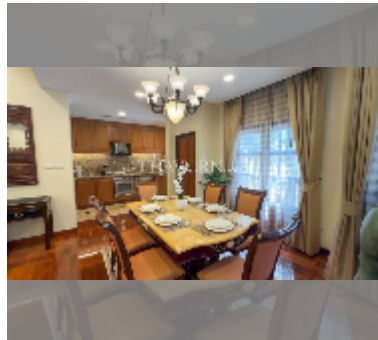

House For sale 2 bedroom 250 m² with land 536 m² in View Talay Marina, Pattaya

฿ 22,000,000

UNIT PARAMETERS:

UID	HS-5202
type	2 bedroom
size	250 m²
view	city view
floors	1
quality	good
equipment: furniture, air conditioner, television, refrigerator	

VILLAGE PARAMETERS:

district	Na Jomtien
built in	2004
maintenance	฿ 64,320/year