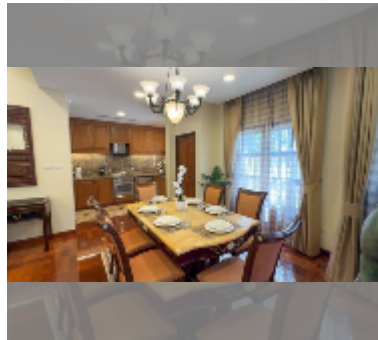

House For sale 2 bedroom 250 m² with land 536 m² in View Talay Marina, Pattaya

฿ 24,500,000

UNIT PARAMETERS:

UID	HS-5202
type	2 bedroom
size	250 m²
view	city view
floors	1
quality	good
equipment: furniture, air conditioner, television, refrigerator	

VILLAGE PARAMETERS:

district	Na Jomtien
built in	2004
maintenance	฿ 64,320/year