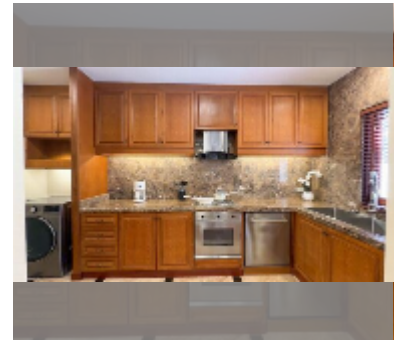

House For sale 2 bedroom 250 m² with land 536 m² in View Talay Marina, Pattaya

฿ 24,500,000

UNIT PARAMETERS:

UID	HS-5202
type	2 bedroom
size	250 m²
view	city view
floors	1
quality	good
equipment: furniture, air conditioner, television, refrigerator	

VILLAGE PARAMETERS:

district	Na Jomtien
built in	2004
maintenance	฿ 64,320/year