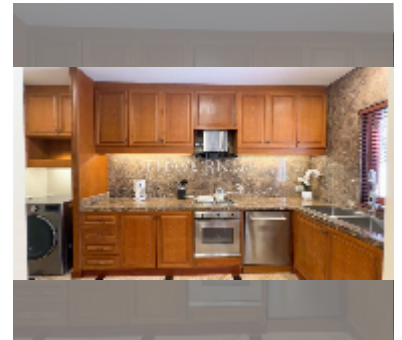

House For sale 2 bedroom 250 m² with land 536 m² in View Talay Marina, Pattaya

฿ 22,000,000

UNIT PARAMETERS:

UID	HS-5202
type	2 bedroom
size	250 m²
view	city view
floors	1
quality	good
equipment: furniture, air conditioner, television, refrigerator	

VILLAGE PARAMETERS:

district	Na Jomtien
built in	2004
maintenance	฿ 64,320/year