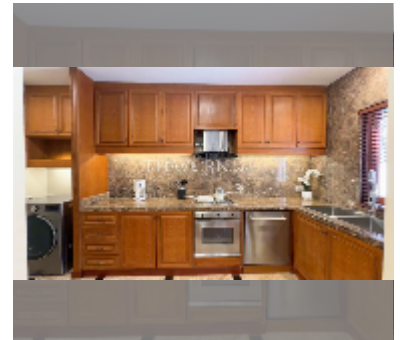

House For sale 2 bedroom 250 m² with land 536 m² in View Talay Marina, Pattaya

฿ 22,000,000

UNIT PARAMETERS:

UID	HS-5202
type	2 bedroom
size	250 m²
view	city view
floors	1
quality	good
equipment: furniture, air conditioner, television, refrigerator	

VILLAGE PARAMETERS:

district	Na Jomtien
built in	2004
maintenance	฿ 64,320/year