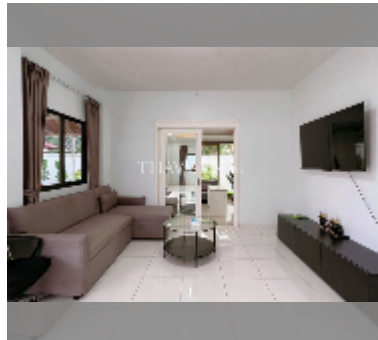

House For sale 4 bedroom 220 m² with land 360 m² in Royal View Village, Pattaya

฿ 7,990,000

UNIT PARAMETERS:

UID	HS-5194
type	4 bedroom
size	220 m²
view	city view
floors	2
quality	good
equipment: furniture, kitchen appliances, air conditioner	

VILLAGE PARAMETERS:

district	East Pattaya
built in	2008