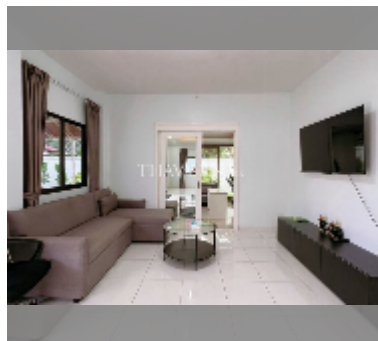

House For sale 4 bedroom 220 m² with land 360 m² in Royal View Village, Pattaya

฿ 7,990,000

UNIT PARAMETERS:

UID	HS-5194
type	4 bedroom
size	220 m²
view	city view
floors	2
quality	good
equipment: furniture, kitchen appliances, air conditioner	

VILLAGE PARAMETERS:

district	East Pattaya
built in	2008