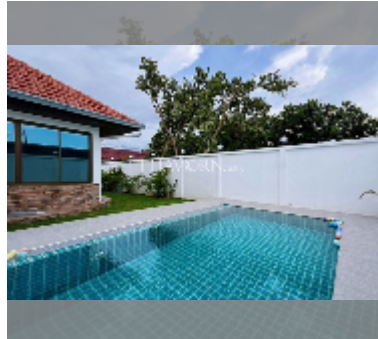

House For sale 4 bedroom 220 m² with land 360 m² in Royal View Village, Pattaya

฿ 7,990,000

UNIT PARAMETERS:

UID	HS-5194
type	4 bedroom
size	220 m²
view	city view
floors	2
quality	good
equipment: furniture, kitchen appliances, air conditioner	

VILLAGE PARAMETERS:

district	East Pattaya
built in	2008