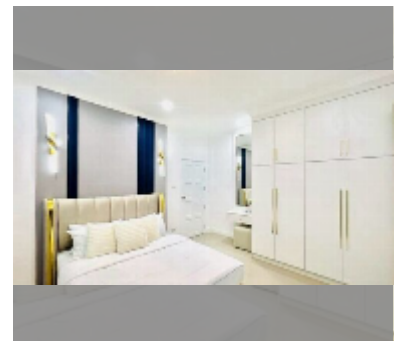

House For sale 4 bedroom 300 m² with land 320 m² in Raviporn Garden Home, Pattaya

฿ 12,000,000

UNIT PARAMETERS:

UID	HS-5192
type	4 bedroom
size	300 m²
floors	2
quality	good
equipment: furniture, kitchen appliances, washing-machine	

VILLAGE PARAMETERS:

district	East Pattaya
buildings	71