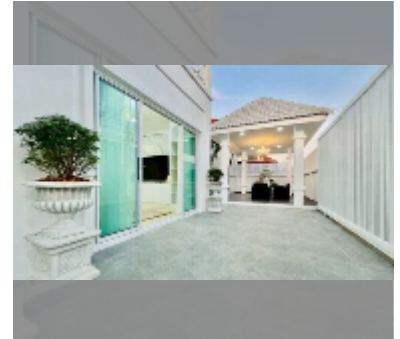

House For sale 4 bedroom 300 m² with land 320 m² in Raviporn Garden Home, Pattaya

฿ 12,000,000

UNIT PARAMETERS:

UID	HS-5192
type	4 bedroom
size	300 m²
floors	2
quality	good
equipment: furniture, kitchen appliances, washing-machine	

VILLAGE PARAMETERS:

district	East Pattaya
buildings	71