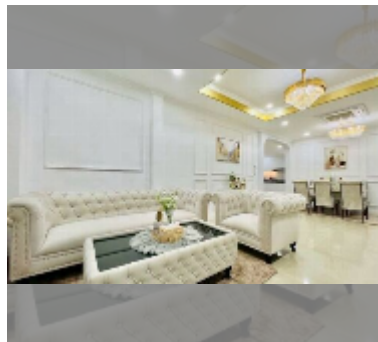

House For sale 4 bedroom 300 m² with land 320 m² in Raviporn Garden Home, Pattaya

฿ 12,000,000

UNIT PARAMETERS:

UID	HS-5192
type	4 bedroom
size	300 m²
floors	2
quality	good
equipment: furniture, kitchen appliances, washing-machine	

VILLAGE PARAMETERS:

district	East Pattaya
buildings	71