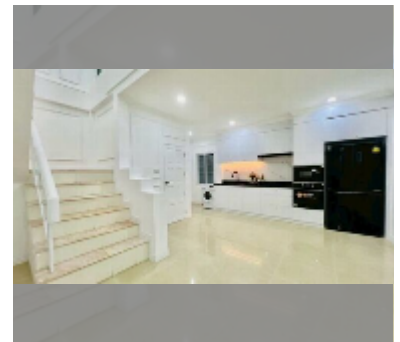

House For sale 4 bedroom 300 m² with land 320 m² in Raviporn Garden Home, Pattaya

฿ 12,000,000

UNIT PARAMETERS:

UID	HS-5192
type	4 bedroom
size	300 m²
floors	2
quality	good
equipment: furniture, kitchen appliances, washing-machine	

VILLAGE PARAMETERS:

district	East Pattaya
buildings	71