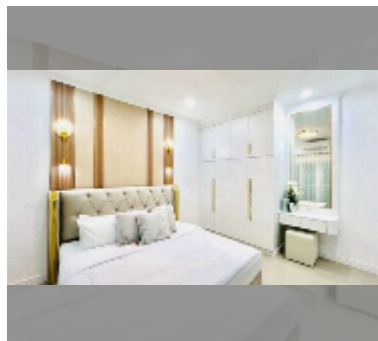

House For sale 4 bedroom 300 m² with land 320 m² in Raviporn Garden Home, Pattaya

฿ 12,000,000

UNIT PARAMETERS:

UID	HS-5192
type	4 bedroom
size	300 m²
floors	2
quality	good
equipment: furniture, kitchen appliances, washing-machine	

VILLAGE PARAMETERS:

district	East Pattaya
buildings	71