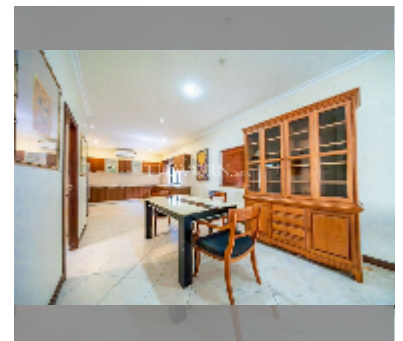

House For sale 4 bedroom 200 m² with land 341 m² in Majestic Residence, Pattaya

฿ 16,500,000

UNIT PARAMETERS:

UID	HS-5188
type	4 bedroom
size	200 m²
view	pool view
floors	1
quality	good

VILLAGE PARAMETERS:

district	Pratumnak
buildings	65
built in	2005