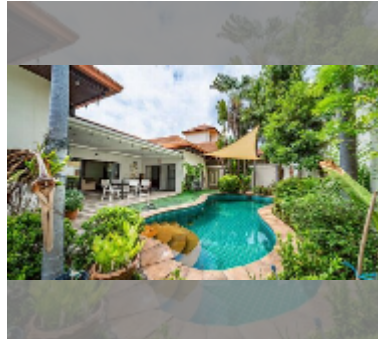

House For sale 4 bedroom 200 m² with land 341 m² in Majestic Residence, Pattaya

฿ 16,500,000

UNIT PARAMETERS:

UID	HS-5188
type	4 bedroom
size	200 m²
view	pool view
floors	1
quality	good

VILLAGE PARAMETERS:

district	Pratumnak
buildings	65
built in	2005