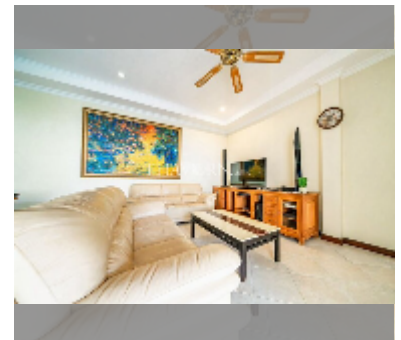

House For sale 4 bedroom 200 m² with land 341 m² in Majestic Residence, Pattaya

฿ 16,500,000

UNIT PARAMETERS:

UID	HS-5188
type	4 bedroom
size	200 m²
view	pool view
floors	1
quality	good

VILLAGE PARAMETERS:

district	Pratumnak
buildings	65
built in	2005