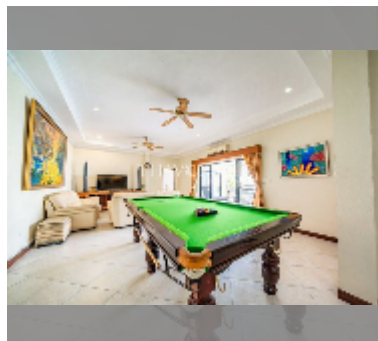

House For sale 4 bedroom 200 m² with land 341 m² in Majestic Residence, Pattaya

฿ 16,500,000

UNIT PARAMETERS:

UID	HS-5188
type	4 bedroom
size	200 m²
view	pool view
floors	1
quality	good

VILLAGE PARAMETERS:

district	Pratumnak
buildings	65
built in	2005