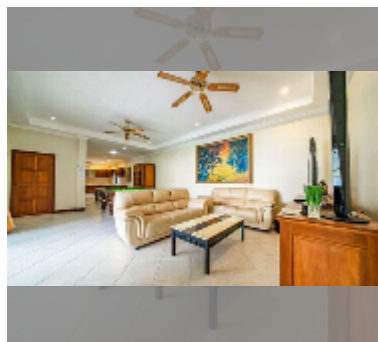

House For sale 4 bedroom 200 m² with land 341 m² in Majestic Residence, Pattaya

฿ 16,500,000

UNIT PARAMETERS:

UID	HS-5188
type	4 bedroom
size	200 m²
view	pool view
floors	1
quality	good

VILLAGE PARAMETERS:

district	Pratumnak
buildings	65
built in	2005