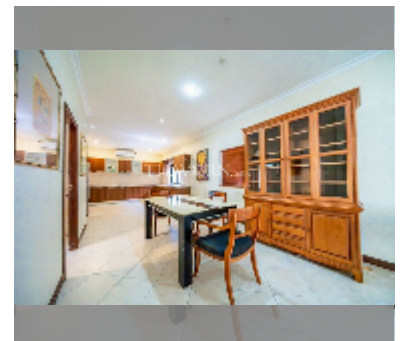

House For sale 4 bedroom 200 m² with land 341 m² in Majestic Residence, Pattaya

฿ 16,500,000

UNIT PARAMETERS:

UID	HS-5188
type	4 bedroom
size	200 m²
view	pool view
floors	1
quality	good

VILLAGE PARAMETERS:

district	Pratumnak
buildings	65
built in	2005