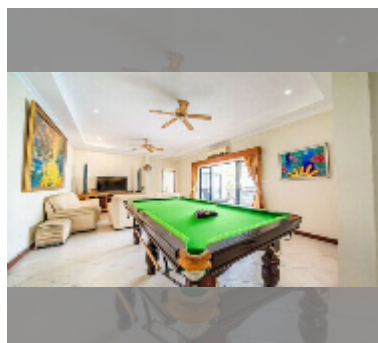

House For sale 4 bedroom 200 m² with land 341 m² in Majestic Residence, Pattaya

฿ 16,500,000

UNIT PARAMETERS:

UID	HS-5188
type	4 bedroom
size	200 m²
view	pool view
floors	1
quality	good

VILLAGE PARAMETERS:

district	Pratumnak
buildings	65
built in	2005