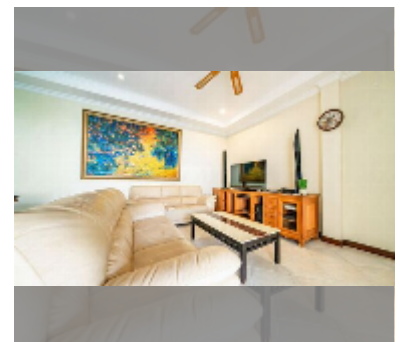

House For sale 4 bedroom 200 m² with land 341 m² in Majestic Residence, Pattaya

฿ 16,500,000

UNIT PARAMETERS:

UID	HS-5188
type	4 bedroom
size	200 m²
view	pool view
floors	1
quality	good

VILLAGE PARAMETERS:

district	Pratumnak
buildings	65
built in	2005