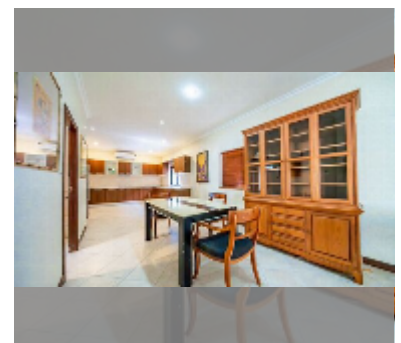

House For sale 4 bedroom 200 m² with land 341 m² in Majestic Residence, Pattaya

฿ 16,500,000

UNIT PARAMETERS:

UID	HS-5188
type	4 bedroom
size	200 m²
view	pool view
floors	1
quality	good

VILLAGE PARAMETERS:

district	Pratumnak
buildings	65
built in	2005