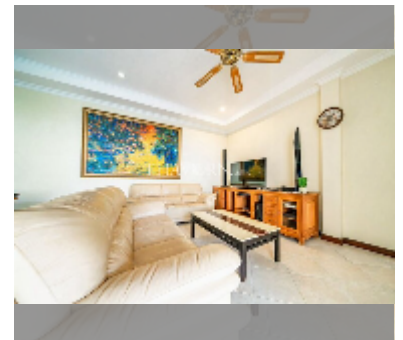

House For sale 4 bedroom 200 m² with land 341 m² in Majestic Residence, Pattaya

฿ 16,500,000

UNIT PARAMETERS:

UID	HS-5188
type	4 bedroom
size	200 m²
view	pool view
floors	1
quality	good

VILLAGE PARAMETERS:

district	Pratumnak
buildings	65
built in	2005