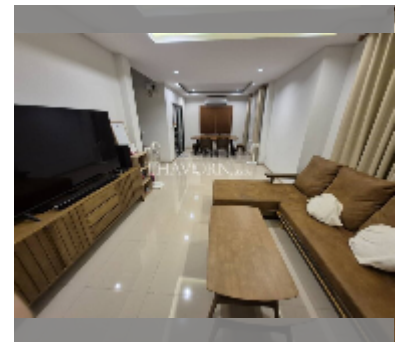

House For sale 3 bedroom 150 m² with land 195 m² in Patta Define, Pattaya

฿ 4,700,000

UNIT PARAMETERS:

UID	HS-5180
type	3 bedroom
size	150 m ²
view	city view
floors	2
quality	good

VILLAGE PARAMETERS:

district	East Pattaya
buildings	59
built in	2022
maintenance	฿ 81,900/year