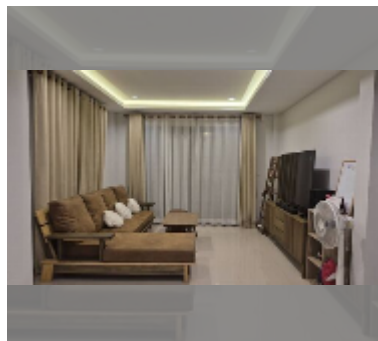

House For sale 3 bedroom 150 m² with land 195 m² in Patta Define, Pattaya

฿ 4,700,000

UNIT PARAMETERS:

UID	HS-5180
type	3 bedroom
size	150 m ²
view	city view
floors	2
quality	good

VILLAGE PARAMETERS:

district	East Pattaya
buildings	59
built in	2022
maintenance	฿ 81,900/year