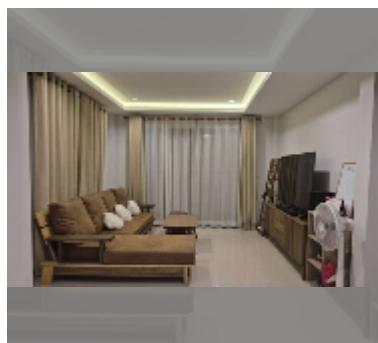

House For sale 3 bedroom 150 m² with land 195 m² in Patta Define, Pattaya

฿ 4,700,000

UNIT PARAMETERS:

UID	HS-5180
type	3 bedroom
size	150 m ²
view	city view
floors	2
quality	good

VILLAGE PARAMETERS:

district	East Pattaya
buildings	59
built in	2022
maintenance	฿ 81,900/year