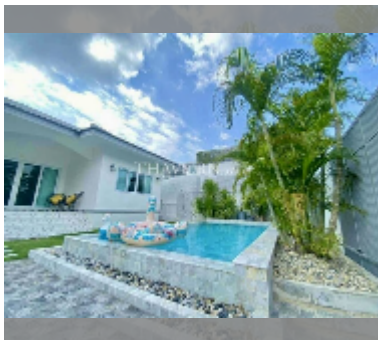

House For sale 5 bedroom 360 m² with land 200 m² in View Point Village Chaiyapruerk 1, Pattaya

฿ 15,900,000

UNIT PARAMETERS:

UID	HS-5176
type	5 bedroom
size	360 m ²
floors	1

VILLAGE PARAMETERS:

district	Jomtien
buildings	1
floors	1