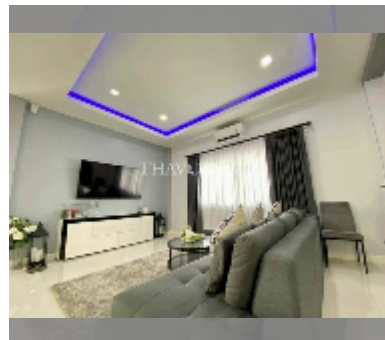

House For sale 5 bedroom 360 m² with land 200 m² in View Point Village Chaiyapruerk 1, Pattaya

฿ 15,900,000

UNIT PARAMETERS:

UID	HS-5176
type	5 bedroom
size	360 m ²
floors	1

VILLAGE PARAMETERS:

district	Jomtien
buildings	1
floors	1