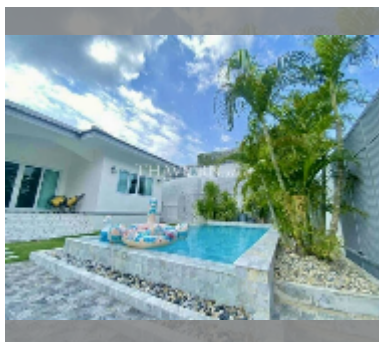

House For sale 5 bedroom 360 m² with land 200 m² in View Point Village Chaiyapruerk 1, Pattaya

฿ 15,900,000

UNIT PARAMETERS:

UID	HS-5176
type	5 bedroom
size	360 m²
floors	1

VILLAGE PARAMETERS:

district	Jomtien
buildings	1
floors	1