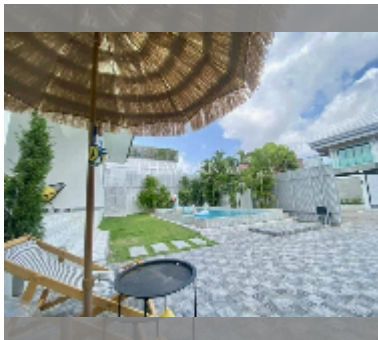

House For sale 5 bedroom 360 m² with land 200 m² in View Point Village Chaiyapruerk 1, Pattaya

฿ 15,900,000

UNIT PARAMETERS:

UID	HS-5176
type	5 bedroom
size	360 m ²
floors	1

VILLAGE PARAMETERS:

district	Jomtien
buildings	1
floors	1