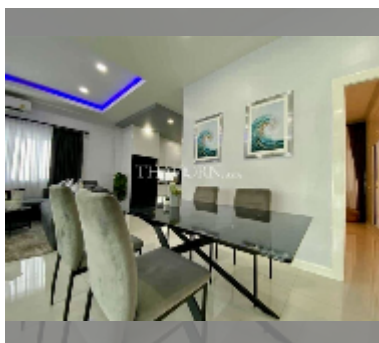

House For sale 5 bedroom 360 m² with land 200 m² in View Point Village Chaiyapruerk 1, Pattaya

฿ 15,900,000

UNIT PARAMETERS:

UID	HS-5176
type	5 bedroom
size	360 m²
floors	1

VILLAGE PARAMETERS:

district	Jomtien
buildings	1
floors	1