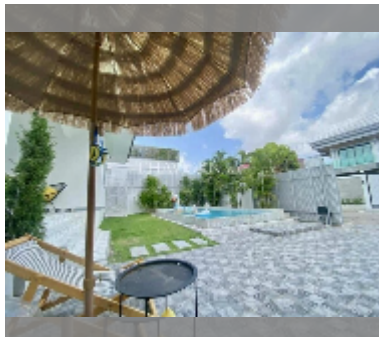

House For sale 5 bedroom 360 m² with land 200 m² in View Point Village Chaiyapruerk 1, Pattaya

฿ 15,900,000

UNIT PARAMETERS:

UID	HS-5176
type	5 bedroom
size	360 m²
floors	1

VILLAGE PARAMETERS:

district	Jomtien
buildings	1
floors	1