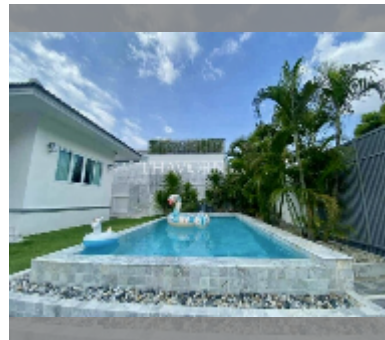

House For sale 5 bedroom 360 m² with land 200 m² in View Point Village Chaiyapruerk 1, Pattaya

฿ 15,900,000

UNIT PARAMETERS:

UID	HS-5176
type	5 bedroom
size	360 m ²
floors	1

VILLAGE PARAMETERS:

district	Jomtien
buildings	1
floors	1