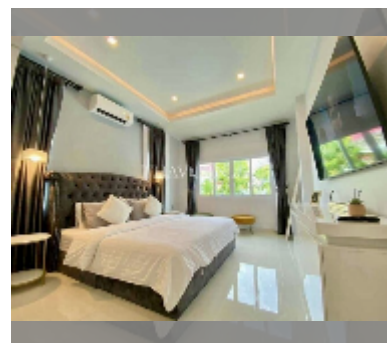

House For sale 5 bedroom 360 m² with land 200 m² in View Point Village Chaiyapruerk 1, Pattaya

฿ 15,900,000

UNIT PARAMETERS:

UID	HS-5176
type	5 bedroom
size	360 m²
floors	1

VILLAGE PARAMETERS:

district	Jomtien
buildings	1
floors	1