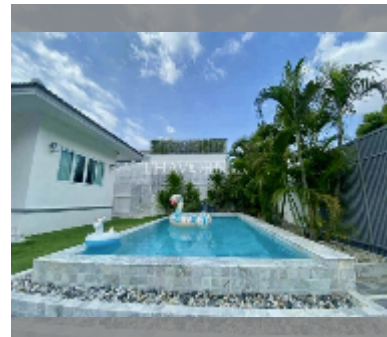

House For sale 5 bedroom 360 m² with land 200 m² in View Point Village Chaiyapruerk 1, Pattaya

฿ 15,900,000

UNIT PARAMETERS:

UID	HS-5176
type	5 bedroom
size	360 m²
floors	1

VILLAGE PARAMETERS:

district	Jomtien
buildings	1
floors	1