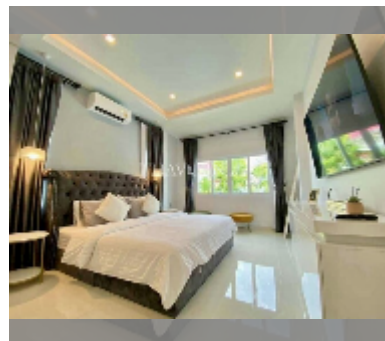

House For sale 5 bedroom 360 m² with land 200 m² in View Point Village Chaiyapruerk 1, Pattaya

฿ 15,900,000

UNIT PARAMETERS:

UID	HS-5176
type	5 bedroom
size	360 m ²
floors	1

VILLAGE PARAMETERS:

district	Jomtien
buildings	1
floors	1