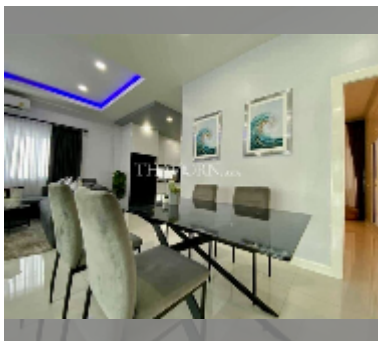

House For sale 5 bedroom 360 m² with land 200 m² in View Point Village Chaiyapruerk 1, Pattaya

฿ 15,900,000

UNIT PARAMETERS:

UID	HS-5176
type	5 bedroom
size	360 m ²
floors	1

VILLAGE PARAMETERS:

district	Jomtien
buildings	1
floors	1