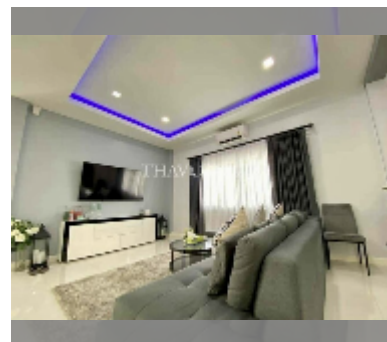

House For sale 5 bedroom 360 m² with land 200 m² in View Point Village Chaiyapruerk 1, Pattaya

฿ 15,900,000

UNIT PARAMETERS:

UID	HS-5176
type	5 bedroom
size	360 m²
floors	1

VILLAGE PARAMETERS:

district	Jomtien
buildings	1
floors	1