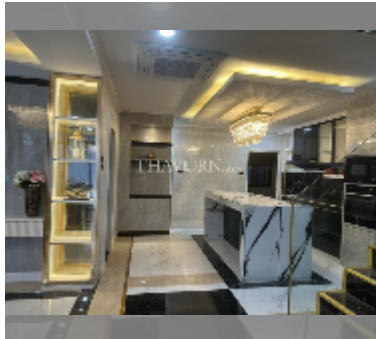

House For sale 6 bedroom 336 m² with land 84 wa² in View Point Village Chaiyapruerk 1, Pattaya

฿ 22,000,000

UNIT PARAMETERS:

UID	HS-5175
type	6 bedroom
size	336 m²
view	city view
floors	1
quality	excellent

VILLAGE PARAMETERS:

district	Jomtien
buildings	1
floors	1