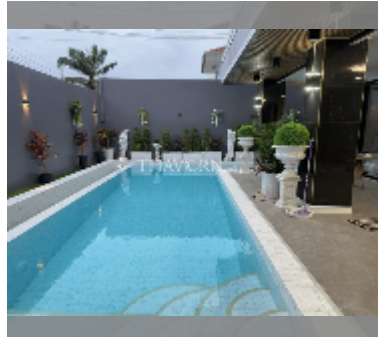

House For sale 6 bedroom 336 m² with land 84 wa² in View Point Village Chaiyapruerk 1, Pattaya

฿ 22,000,000

UNIT PARAMETERS:

UID	HS-5175
type	6 bedroom
size	336 m²
view	city view
floors	1
quality	excellent

VILLAGE PARAMETERS:

district	Jomtien
buildings	1
floors	1