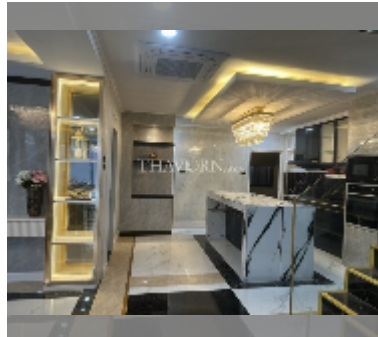

House For sale 6 bedroom 336 m² with land 84 wa² in View Point Village Chaiyapruerk 1, Pattaya

฿ 22,000,000

UNIT PARAMETERS:

UID	HS-5175
type	6 bedroom
size	336 m²
view	city view
floors	1
quality	excellent

VILLAGE PARAMETERS:

district	Jomtien
buildings	1
floors	1