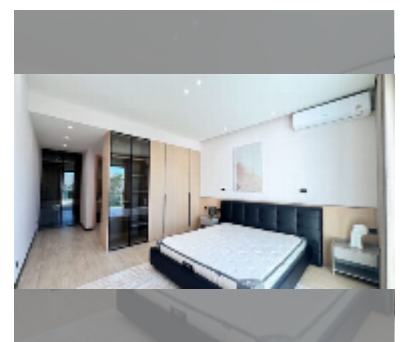

House For sale 5 bedroom 366 m² with land 272 m² in Grand Condotel Village, Pattaya

฿ 25,000,000

UNIT PARAMETERS:

UID	HS-5172
type	5 bedroom
size	366 m²
view	garden view
floors	2
quality	excellent
equipment: furniture, kitchen appliances, air conditioner, refrigerator	
online viewing	yes

VILLAGE PARAMETERS:

district	Jomtien
buildings	10
built in	2008