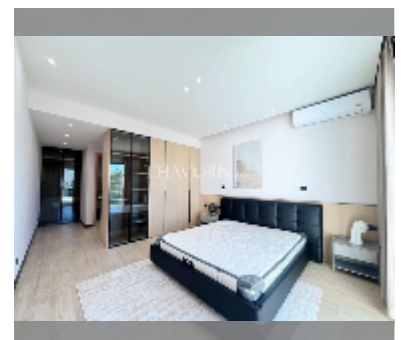

House For sale 5 bedroom 366 m² with land 272 m² in Grand Condotel Village, Pattaya

฿ 25,000,000

UNIT PARAMETERS:

UID	HS-5172
type	5 bedroom
size	366 m²
view	garden view
floors	2
quality	excellent
equipment: furniture, kitchen appliances, air conditioner, refrigerator	
online viewing	yes

VILLAGE PARAMETERS:

district	Jomtien
buildings	10
built in	2008