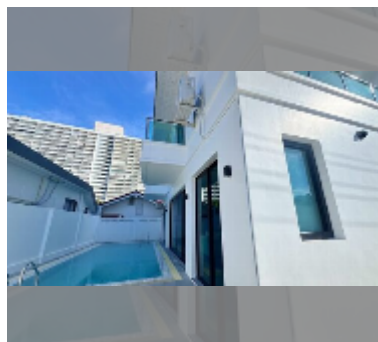

House For sale 5 bedroom 366 m² with land 272 m² in Grand Condotel Village, Pattaya

฿ 25,000,000

UNIT PARAMETERS:

UID	HS-5172
type	5 bedroom
size	366 m²
view	garden view
floors	2
quality	excellent
equipment: furniture, kitchen appliances, air conditioner, refrigerator	
online viewing	yes

VILLAGE PARAMETERS:

district	Jomtien
buildings	10
built in	2008