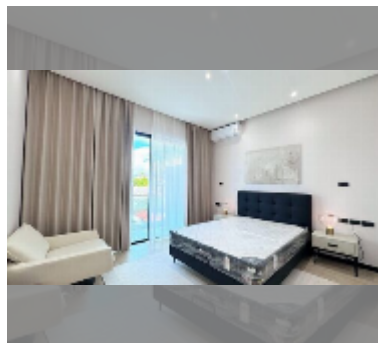

House For sale 5 bedroom 366 m² with land 272 m² in Grand Condotel Village, Pattaya

฿ 25,000,000

UNIT PARAMETERS:

UID	HS-5172
type	5 bedroom
size	366 m²
view	garden view
floors	2
quality	excellent
equipment: furniture, kitchen appliances, air conditioner, refrigerator	
online viewing	yes

VILLAGE PARAMETERS:

district	Jomtien
buildings	10
built in	2008