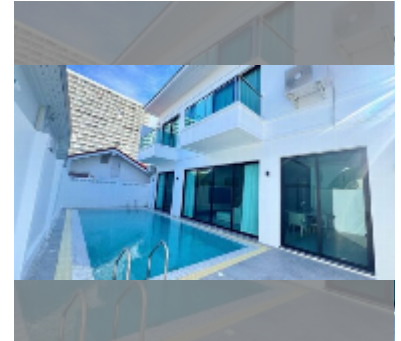

House For sale 5 bedroom 366 m² with land 272 m² in Grand Condotel Village, Pattaya

฿ 25,000,000

UNIT PARAMETERS:

UID	HS-5172
type	5 bedroom
size	366 m²
view	garden view
floors	2
quality	excellent
equipment: furniture, kitchen appliances, air conditioner, refrigerator	
online viewing	yes

VILLAGE PARAMETERS:

district	Jomtien
buildings	10
built in	2008