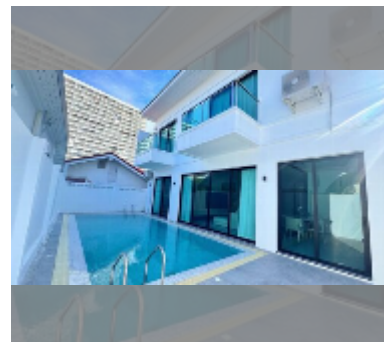

House For sale 5 bedroom 366 m² with land 272 m² in Grand Condotel Village, Pattaya

฿ 25,000,000

UNIT PARAMETERS:

UID	HS-5172
type	5 bedroom
size	366 m²
view	garden view
floors	2
quality	excellent
equipment: furniture, kitchen appliances, air conditioner, refrigerator	
online viewing	yes

VILLAGE PARAMETERS:

district	Jomtien
buildings	10
built in	2008