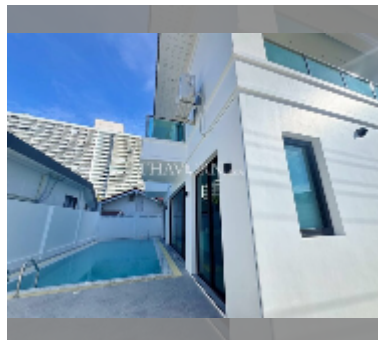

House For sale 5 bedroom 366 m² with land 272 m² in Grand Condotel Village, Pattaya

฿ 25,000,000

UNIT PARAMETERS:

UID	HS-5172
type	5 bedroom
size	366 m²
view	garden view
floors	2
quality	excellent
equipment: furniture, kitchen appliances, air conditioner, refrigerator	
online viewing	yes

VILLAGE PARAMETERS:

district	Jomtien
buildings	10
built in	2008