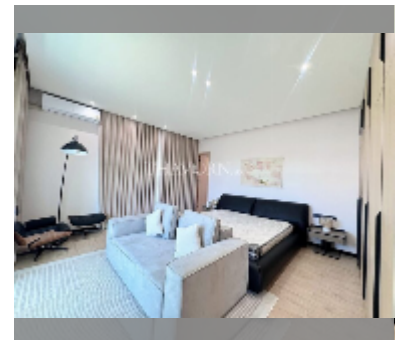

House For sale 5 bedroom 366 m² with land 272 m² in Grand Condotel Village, Pattaya

฿ 25,000,000

UNIT PARAMETERS:

UID	HS-5172
type	5 bedroom
size	366 m²
view	garden view
floors	2
quality	excellent
equipment: furniture, kitchen appliances, air conditioner, refrigerator	
online viewing	yes

VILLAGE PARAMETERS:

district	Jomtien
buildings	10
built in	2008