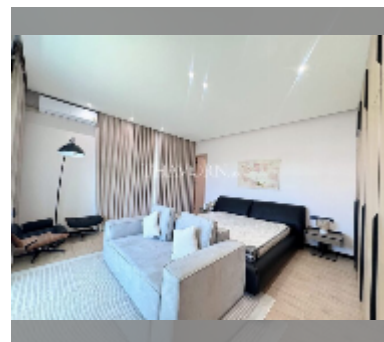

House For sale 5 bedroom 366 m² with land 272 m² in Grand Condotel Village, Pattaya

฿ 25,000,000

UNIT PARAMETERS:

UID	HS-5172
type	5 bedroom
size	366 m²
view	garden view
floors	2
quality	excellent
equipment: furniture, kitchen appliances, air conditioner, refrigerator	
online viewing	yes

VILLAGE PARAMETERS:

district	Jomtien
buildings	10
built in	2008