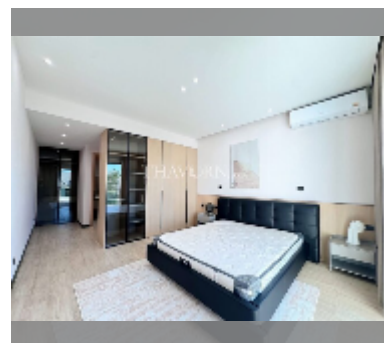

House For sale 5 bedroom 366 m² with land 272 m² in Grand Condotel Village, Pattaya

฿ 25,000,000

UNIT PARAMETERS:

UID	HS-5172
type	5 bedroom
size	366 m²
view	garden view
floors	2
quality	excellent
equipment: furniture, kitchen appliances, air conditioner, refrigerator	
online viewing	yes

VILLAGE PARAMETERS:

district	Jomtien
buildings	10
built in	2008