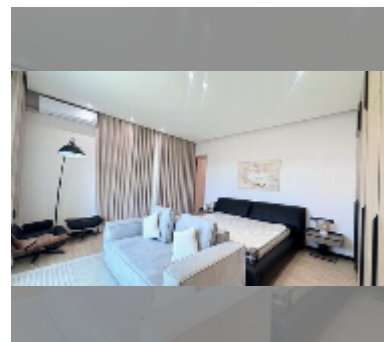

House For sale 5 bedroom 366 m² with land 272 m² in Grand Condotel Village, Pattaya

฿ 25,000,000

UNIT PARAMETERS:

UID	HS-5172
type	5 bedroom
size	366 m²
view	garden view
floors	2
quality	excellent
equipment: furniture, kitchen appliances, air conditioner, refrigerator	
online viewing	yes

VILLAGE PARAMETERS:

district	Jomtien
buildings	10
built in	2008