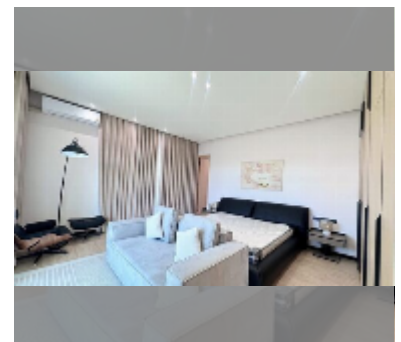

House For sale 5 bedroom 366 m² with land 272 m² in Grand Condotel Village, Pattaya

฿ 25,000,000

UNIT PARAMETERS:

UID	HS-5172
type	5 bedroom
size	366 m²
view	garden view
floors	2
quality	excellent
equipment: furniture, kitchen appliances, air conditioner, refrigerator	
online viewing	yes

VILLAGE PARAMETERS:

district	Jomtien
buildings	10
built in	2008