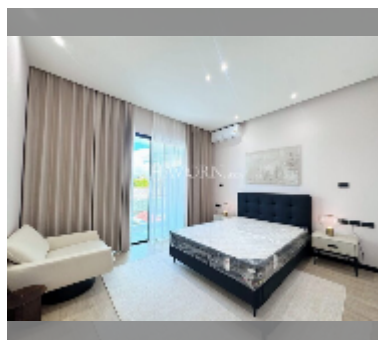

House For sale 5 bedroom 366 m² with land 272 m² in Grand Condotel Village, Pattaya

฿ 25,000,000

UNIT PARAMETERS:

UID	HS-5172
type	5 bedroom
size	366 m²
view	garden view
floors	2
quality	excellent
equipment: furniture, kitchen appliances, air conditioner, refrigerator	
online viewing	yes

VILLAGE PARAMETERS:

district	Jomtien
buildings	10
built in	2008