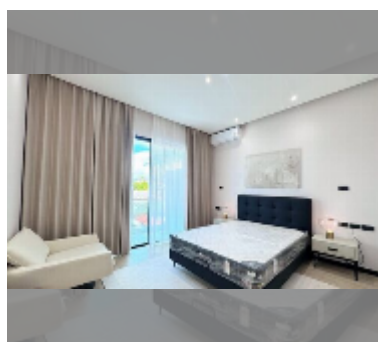

House For sale 5 bedroom 366 m² with land 272 m² in Grand Condotel Village, Pattaya

฿ 25,000,000

UNIT PARAMETERS:

UID	HS-5172
type	5 bedroom
size	366 m²
view	garden view
floors	2
quality	excellent
equipment: furniture, kitchen appliances, air conditioner, refrigerator	
online viewing	yes

VILLAGE PARAMETERS:

district	Jomtien
buildings	10
built in	2008