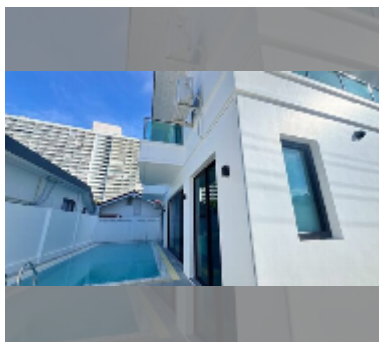

House For sale 5 bedroom 366 m² with land 272 m² in Grand Condotel Village, Pattaya

฿ 25,000,000

UNIT PARAMETERS:

UID	HS-5172
type	5 bedroom
size	366 m²
view	garden view
floors	2
quality	excellent
equipment: furniture, kitchen appliances, air conditioner, refrigerator	
online viewing	yes

VILLAGE PARAMETERS:

district	Jomtien
buildings	10
built in	2008