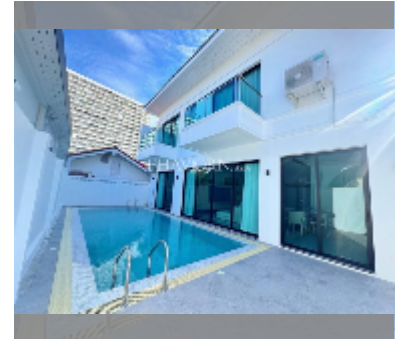

House For sale 5 bedroom 366 m² with land 272 m² in Grand Condotel Village, Pattaya

฿ 25,000,000

UNIT PARAMETERS:

UID	HS-5172
type	5 bedroom
size	366 m²
view	garden view
floors	2
quality	excellent
equipment: furniture, kitchen appliances, air conditioner, refrigerator	
online viewing	yes

VILLAGE PARAMETERS:

district	Jomtien
buildings	10
built in	2008