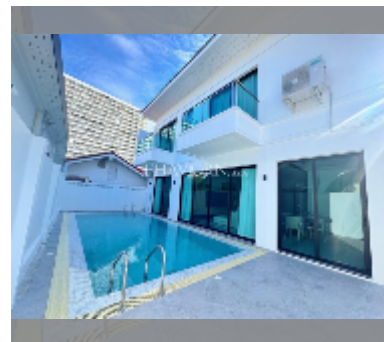

House For sale 5 bedroom 366 m² with land 272 m² in Grand Condotel Village, Pattaya

฿ 25,000,000

UNIT PARAMETERS:

UID	HS-5172
type	5 bedroom
size	366 m²
view	garden view
floors	2
quality	excellent
equipment: furniture, kitchen appliances, air conditioner, refrigerator	
online viewing	yes

VILLAGE PARAMETERS:

district	Jomtien
buildings	10
built in	2008