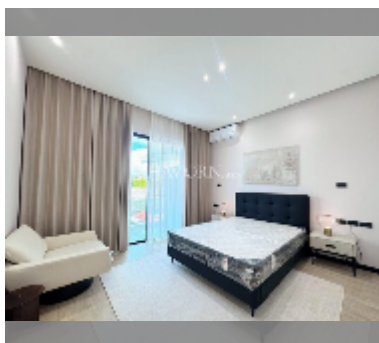

House For sale 5 bedroom 366 m² with land 272 m² in Grand Condotel Village, Pattaya

฿ 25,000,000

UNIT PARAMETERS:

UID	HS-5172
type	5 bedroom
size	366 m²
view	garden view
floors	2
quality	excellent
equipment: furniture, kitchen appliances, air conditioner, refrigerator	
online viewing	yes

VILLAGE PARAMETERS:

district	Jomtien
buildings	10
built in	2008