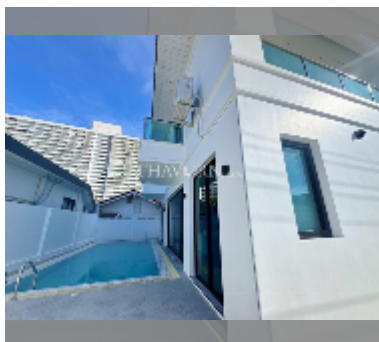

House For sale 5 bedroom 366 m² with land 272 m² in Grand Condotel Village, Pattaya

฿ 25,000,000

UNIT PARAMETERS:

UID	HS-5172
type	5 bedroom
size	366 m²
view	garden view
floors	2
quality	excellent
equipment: furniture, kitchen appliances, air conditioner, refrigerator	
online viewing	yes

VILLAGE PARAMETERS:

district	Jomtien
buildings	10
built in	2008