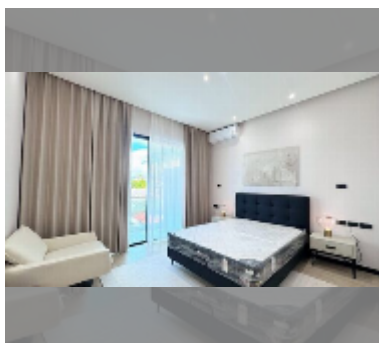

House For sale 5 bedroom 366 m² with land 272 m² in Grand Condotel Village, Pattaya

฿ 25,000,000

UNIT PARAMETERS:

UID	HS-5172
type	5 bedroom
size	366 m²
view	garden view
floors	2
quality	excellent
equipment: furniture, kitchen appliances, air conditioner, refrigerator	
online viewing	yes

VILLAGE PARAMETERS:

district	Jomtien
buildings	10
built in	2008