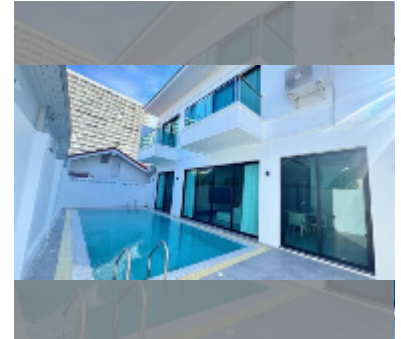

House For sale 5 bedroom 366 m² with land 272 m² in Grand Condotel Village, Pattaya

฿ 25,000,000

UNIT PARAMETERS:

UID	HS-5172
type	5 bedroom
size	366 m²
view	garden view
floors	2
quality	excellent
equipment: furniture, kitchen appliances, air conditioner, refrigerator	
online viewing	yes

VILLAGE PARAMETERS:

district	Jomtien
buildings	10
built in	2008