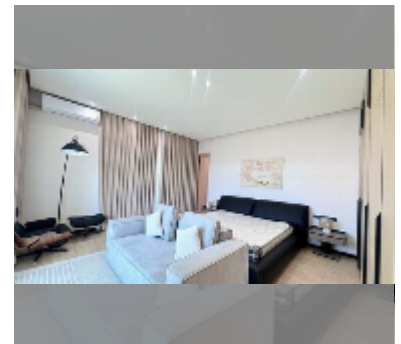

House For sale 5 bedroom 366 m² with land 272 m² in Grand Condotel Village, Pattaya

฿ 25,000,000

UNIT PARAMETERS:

UID	HS-5172
type	5 bedroom
size	366 m²
view	garden view
floors	2
quality	excellent
equipment: furniture, kitchen appliances, air conditioner, refrigerator	
online viewing	yes

VILLAGE PARAMETERS:

district	Jomtien
buildings	10
built in	2008