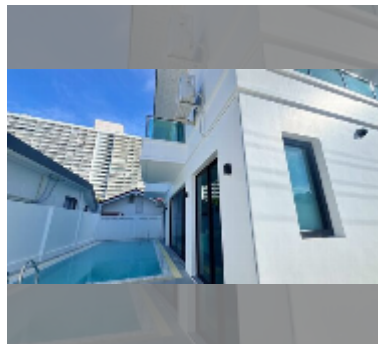

House For sale 5 bedroom 366 m² with land 272 m² in Grand Condotel Village, Pattaya

฿ 25,000,000

UNIT PARAMETERS:

UID	HS-5172
type	5 bedroom
size	366 m²
view	garden view
floors	2
quality	excellent
equipment: furniture, kitchen appliances, air conditioner, refrigerator	
online viewing	yes

VILLAGE PARAMETERS:

district	Jomtien
buildings	10
built in	2008