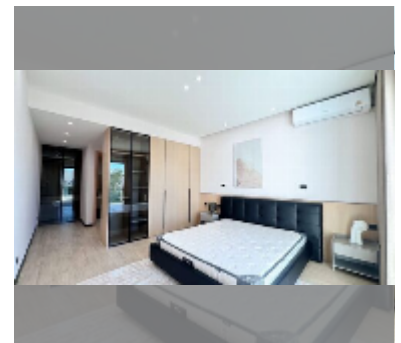

House For sale 5 bedroom 366 m² with land 272 m² in Grand Condotel Village, Pattaya

฿ 25,000,000

UNIT PARAMETERS:

UID	HS-5172
type	5 bedroom
size	366 m²
view	garden view
floors	2
quality	excellent
equipment: furniture, kitchen appliances, air conditioner, refrigerator	
online viewing	yes

VILLAGE PARAMETERS:

district	Jomtien
buildings	10
built in	2008