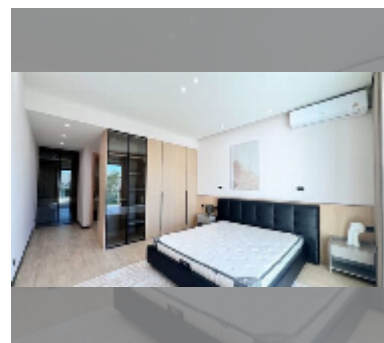

House For sale 5 bedroom 366 m² with land 272 m² in Grand Condotel Village, Pattaya

฿ 25,000,000

UNIT PARAMETERS:

UID	HS-5172
type	5 bedroom
size	366 m²
view	garden view
floors	2
quality	excellent
equipment: furniture, kitchen appliances, air conditioner, refrigerator	
online viewing	yes

VILLAGE PARAMETERS:

district	Jomtien
buildings	10
built in	2008