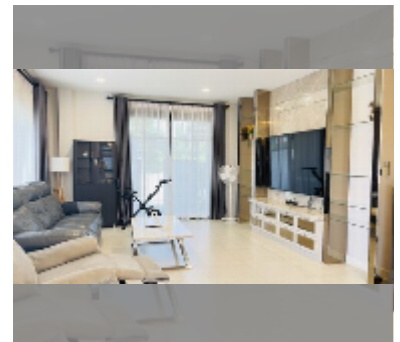

House For sale 3 bedroom 280 m² with land 323 m² in Patta Prime, Pattaya

฿ 9,500,000

UNIT PARAMETERS:

UID	HS-5167
type	3 bedroom
size	280 m²
view	garden view
floors	2
quality	excellent
equipment: furniture, household appliances, kitchen appliances, air conditioner, internet, television, washing-machine, refrigerator	

VILLAGE PARAMETERS:

district	East Pattaya
built in	2015