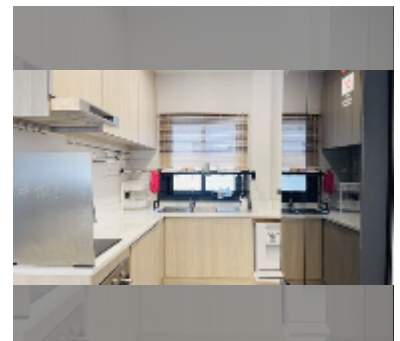

House For sale 3 bedroom 280 m² with land 323 m² in Patta Prime, Pattaya

฿ 9,500,000

UNIT PARAMETERS:

UID	HS-5167
type	3 bedroom
size	280 m²
view	garden view
floors	2
quality	excellent
equipment: furniture, household appliances, kitchen appliances, air conditioner, internet, television, washing-machine, refrigerator	

VILLAGE PARAMETERS:

district	East Pattaya
built in	2015