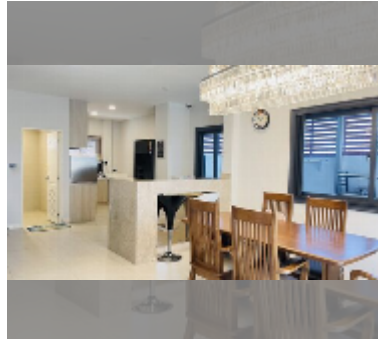

House For sale 3 bedroom 280 m² with land 323 m² in Patta Prime, Pattaya

฿ 9,500,000

UNIT PARAMETERS:

UID	HS-5167
type	3 bedroom
size	280 m²
view	garden view
floors	2
quality	excellent
equipment: furniture, household appliances, kitchen appliances, air conditioner, internet, television, washing-machine, refrigerator	

VILLAGE PARAMETERS:

district	East Pattaya
built in	2015