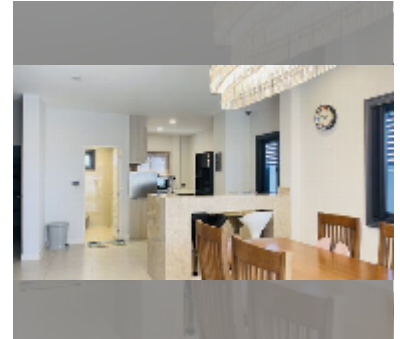

House For sale 3 bedroom 280 m² with land 323 m² in Patta Prime, Pattaya

฿ 9,500,000

UNIT PARAMETERS:

UID	HS-5167
type	3 bedroom
size	280 m²
view	garden view
floors	2
quality	excellent
equipment: furniture, household appliances, kitchen appliances, air conditioner, internet, television, washing-machine, refrigerator	

VILLAGE PARAMETERS:

district	East Pattaya
built in	2015