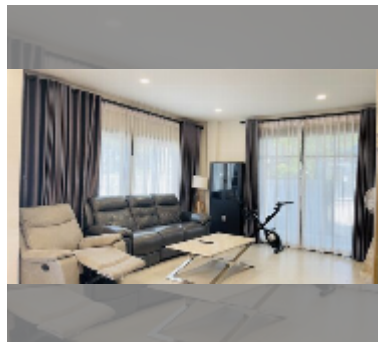

House For sale 3 bedroom 280 m² with land 323 m² in Patta Prime, Pattaya

฿ 9,500,000

UNIT PARAMETERS:

UID	HS-5167
type	3 bedroom
size	280 m²
view	garden view
floors	2
quality	excellent
equipment: furniture, household appliances, kitchen appliances, air conditioner, internet, television, washing-machine, refrigerator	

VILLAGE PARAMETERS:

district	East Pattaya
built in	2015