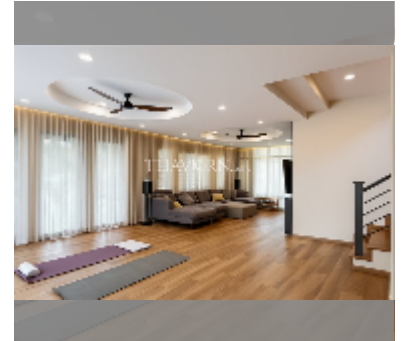

House For sale 4 bedroom 220 m² with land 325 m² in Central Park Hillside, Pattaya

฿ 11,000,000

UNIT PARAMETERS:

UID	HS-5165
type	4 bedroom
size	220 m²
view	garden view
floors	2
quality	excellent
equipment: furniture, household appliances, kitchen appliances, washing-machine, refrigerator	

VILLAGE PARAMETERS:

district	East Pattaya
built in	2009