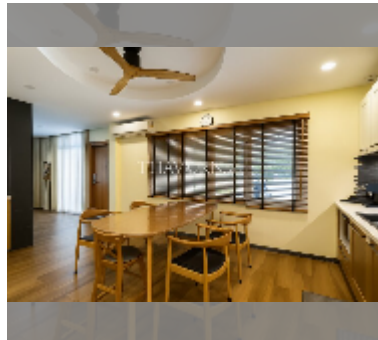

House For sale 4 bedroom 220 m² with land 325 m² in Central Park Hillside, Pattaya

฿ 11,000,000

UNIT PARAMETERS:

UID	HS-5165
type	4 bedroom
size	220 m²
view	garden view
floors	2
quality	excellent
equipment: furniture, household appliances, kitchen appliances, washing-machine, refrigerator	

VILLAGE PARAMETERS:

district	East Pattaya
built in	2009