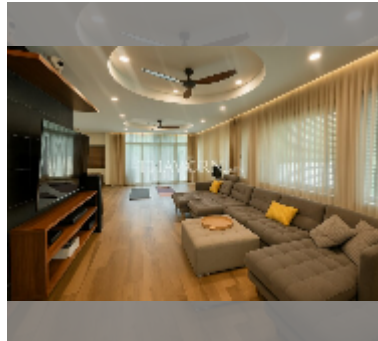

House For sale 4 bedroom 220 m² with land 325 m² in Central Park Hillside, Pattaya

฿ 11,000,000

UNIT PARAMETERS:

UID	HS-5165
type	4 bedroom
size	220 m²
view	garden view
floors	2
quality	excellent
equipment: furniture, household appliances, kitchen appliances, washing-machine, refrigerator	

VILLAGE PARAMETERS:

district	East Pattaya
built in	2009