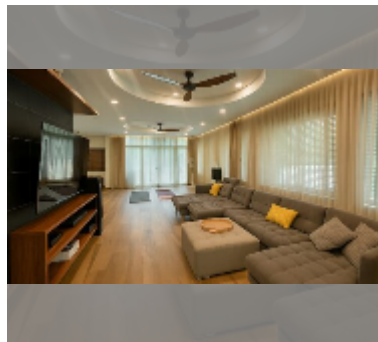

House For sale 4 bedroom 220 m² with land 325 m² in Central Park Hillside, Pattaya

฿ 11,000,000

UNIT PARAMETERS:

UID	HS-5165
type	4 bedroom
size	220 m²
view	garden view
floors	2
quality	excellent
equipment: furniture, household appliances, kitchen appliances, washing-machine, refrigerator	

VILLAGE PARAMETERS:

district	East Pattaya
built in	2009