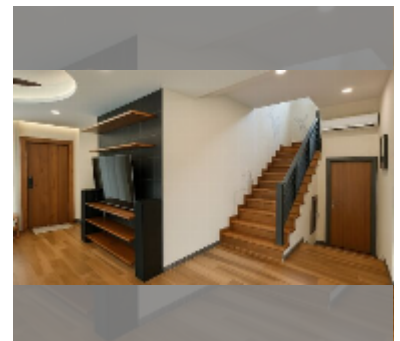

House For sale 4 bedroom 220 m² with land 325 m² in Central Park Hillside, Pattaya

฿ 11,000,000

UNIT PARAMETERS:

UID	HS-5165
type	4 bedroom
size	220 m²
view	garden view
floors	2
quality	excellent
equipment: furniture, household appliances, kitchen appliances, washing-machine, refrigerator	

VILLAGE PARAMETERS:

district	East Pattaya
built in	2009