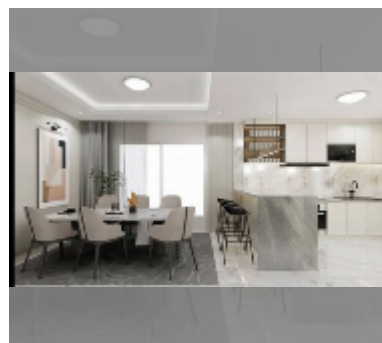

House For sale 4 bedroom 180 m² with land 288 m² in Central Park 4, Pattaya

฿ 9,990,000

UNIT PARAMETERS:

UID	HS-5154
type	4 bedroom
size	180 m ²
floors	2

VILLAGE PARAMETERS:

district	East Pattaya
built in	2014