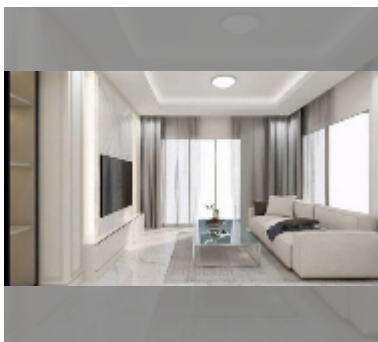

House For sale 4 bedroom 180 m² with land 288 m² in Central Park 4, Pattaya

฿ 9,990,000

UNIT PARAMETERS:

UID	HS-5154
type	4 bedroom
size	180 m ²
floors	2

VILLAGE PARAMETERS:

district	East Pattaya
built in	2014