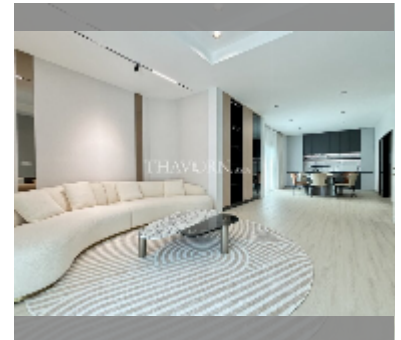

House For sale 4 bedroom 218 m² with land 100 m² in Supalai Parkville, Pattaya

฿ 12,000,000

UNIT PARAMETERS:

UID	HS-5153
type	4 bedroom
size	218 m²
view	garden view
floors	2
quality	excellent
equipment: furniture, household appliances, kitchen appliances, air conditioner, refrigerator	

VILLAGE PARAMETERS:

district	East Pattaya
start of construction	2024
built in	2024