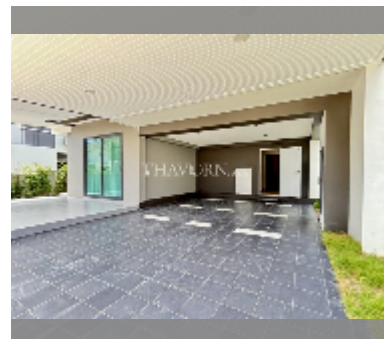

House For sale 4 bedroom 218 m² with land 100 m² in Supalai Parkville, Pattaya

฿ 12,000,000

UNIT PARAMETERS:

UID	HS-5153
type	4 bedroom
size	218 m²
view	garden view
floors	2
quality	excellent
equipment: furniture, household appliances, kitchen appliances, air conditioner, refrigerator	

VILLAGE PARAMETERS:

district	East Pattaya
start of construction	2024
built in	2024