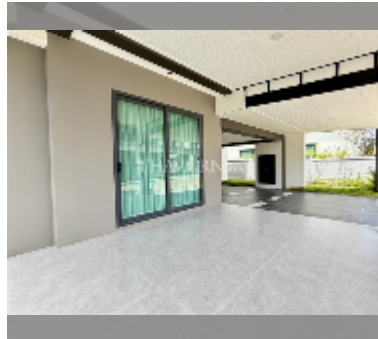

House For sale 4 bedroom 218 m² with land 100 m² in Supalai Parkville, Pattaya

฿ 12,000,000

UNIT PARAMETERS:

UID	HS-5153
type	4 bedroom
size	218 m²
view	garden view
floors	2
quality	excellent
equipment: furniture, household appliances, kitchen appliances, air conditioner, refrigerator	

VILLAGE PARAMETERS:

district	East Pattaya
start of construction	2024
built in	2024