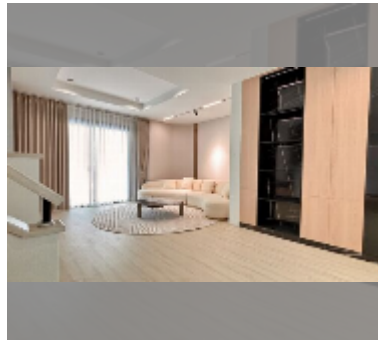

House For sale 4 bedroom 218 m² with land 100 m² in Supalai Parkville, Pattaya

฿ 12,000,000

UNIT PARAMETERS:

UID	HS-5153
type	4 bedroom
size	218 m²
view	garden view
floors	2
quality	excellent
equipment: furniture, household appliances, kitchen appliances, air conditioner, refrigerator	

VILLAGE PARAMETERS:

district	East Pattaya
start of construction	2024
built in	2024