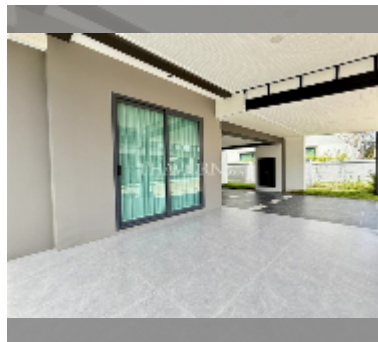

House For sale 4 bedroom 218 m² with land 100 m² in Supalai Parkville, Pattaya

฿ 12,000,000

UNIT PARAMETERS:

UID	HS-5153
type	4 bedroom
size	218 m²
view	garden view
floors	2
quality	excellent
equipment: furniture, household appliances, kitchen appliances, air conditioner, refrigerator	

VILLAGE PARAMETERS:

district	East Pattaya
start of construction	2024
built in	2024