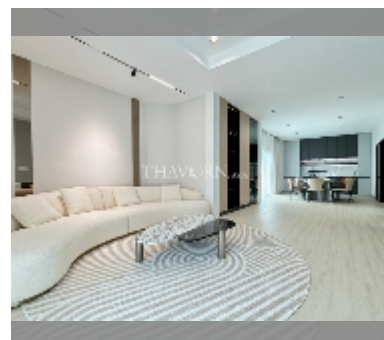

House For sale 4 bedroom 218 m² with land 100 m² in Supalai Parkville, Pattaya

฿ 12,000,000

UNIT PARAMETERS:

UID	HS-5153
type	4 bedroom
size	218 m²
view	garden view
floors	2
quality	excellent
equipment: furniture, household appliances, kitchen appliances, air conditioner, refrigerator	

VILLAGE PARAMETERS:

district	East Pattaya
start of construction	2024
built in	2024