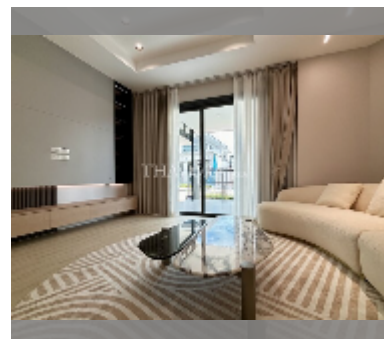

House For sale 4 bedroom 218 m² with land 100 m² in Supalai Parkville, Pattaya

฿ 12,000,000

UNIT PARAMETERS:

UID	HS-5153
type	4 bedroom
size	218 m²
view	garden view
floors	2
quality	excellent
equipment: furniture, household appliances, kitchen appliances, air conditioner, refrigerator	

VILLAGE PARAMETERS:

district	East Pattaya
start of construction	2024
built in	2024