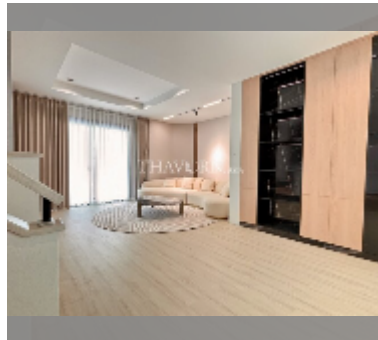

House For sale 4 bedroom 218 m² with land 100 m² in Supalai Parkville, Pattaya

฿ 12,000,000

UNIT PARAMETERS:

UID	HS-5153
type	4 bedroom
size	218 m²
view	garden view
floors	2
quality	excellent
equipment: furniture, household appliances, kitchen appliances, air conditioner, refrigerator	

VILLAGE PARAMETERS:

district	East Pattaya
start of construction	2024
built in	2024