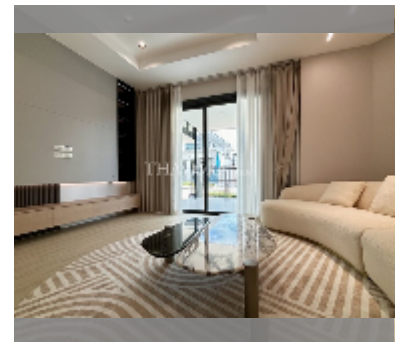

House For sale 4 bedroom 218 m² with land 100 m² in Supalai Parkville, Pattaya

฿ 12,000,000

UNIT PARAMETERS:

UID	HS-5153
type	4 bedroom
size	218 m²
view	garden view
floors	2
quality	excellent
equipment: furniture, household appliances, kitchen appliances, air conditioner, refrigerator	

VILLAGE PARAMETERS:

district	East Pattaya
start of construction	2024
built in	2024