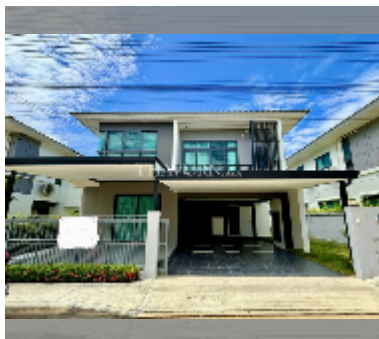

House For sale 4 bedroom 218 m² with land 100 m² in Supalai Parkville, Pattaya

฿ 12,000,000

UNIT PARAMETERS:

UID	HS-5153
type	4 bedroom
size	218 m ²
view	garden view
floors	2
quality	excellent
equipment: furniture, household appliances, kitchen appliances, air conditioner, refrigerator	

VILLAGE PARAMETERS:

district	East Pattaya
start of construction	2024
built in	2024

[details](#)