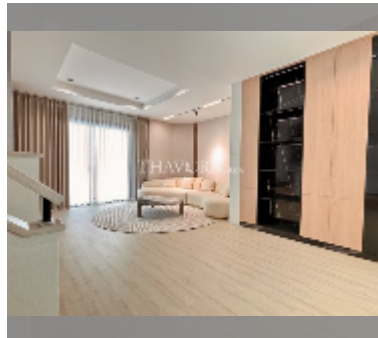

House For sale 4 bedroom 218 m² with land 100 m² in Supalai Parkville, Pattaya

฿ 12,000,000

UNIT PARAMETERS:

UID	HS-5153
type	4 bedroom
size	218 m²
view	garden view
floors	2
quality	excellent
equipment: furniture, household appliances, kitchen appliances, air conditioner, refrigerator	

VILLAGE PARAMETERS:

district	East Pattaya
start of construction	2024
built in	2024