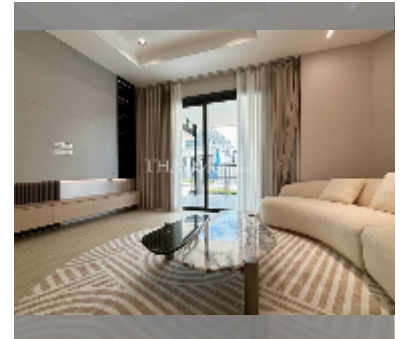

House For sale 4 bedroom 218 m² with land 100 m² in Supalai Parkville, Pattaya

฿ 12,000,000

UNIT PARAMETERS:

UID	HS-5153
type	4 bedroom
size	218 m²
view	garden view
floors	2
quality	excellent
equipment: furniture, household appliances, kitchen appliances, air conditioner, refrigerator	

VILLAGE PARAMETERS:

district	East Pattaya
start of construction	2024
built in	2024