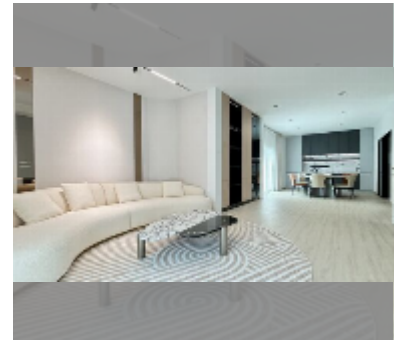

House For sale 4 bedroom 218 m² with land 100 m² in Supalai Parkville, Pattaya

฿ 12,000,000

UNIT PARAMETERS:

UID	HS-5153
type	4 bedroom
size	218 m²
view	garden view
floors	2
quality	excellent
equipment: furniture, household appliances, kitchen appliances, air conditioner, refrigerator	

VILLAGE PARAMETERS:

district	East Pattaya
start of construction	2024
built in	2024