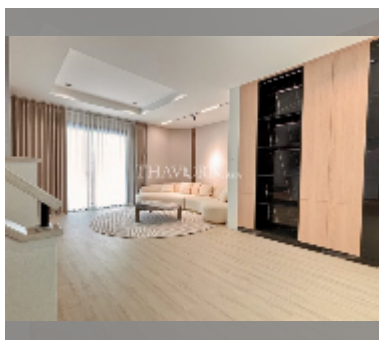

House For sale 4 bedroom 218 m² with land 100 m² in Supalai Parkville, Pattaya

฿ 12,000,000

UNIT PARAMETERS:

UID	HS-5153
type	4 bedroom
size	218 m²
view	garden view
floors	2
quality	excellent
equipment: furniture, household appliances, kitchen appliances, air conditioner, refrigerator	

VILLAGE PARAMETERS:

district	East Pattaya
start of construction	2024
built in	2024