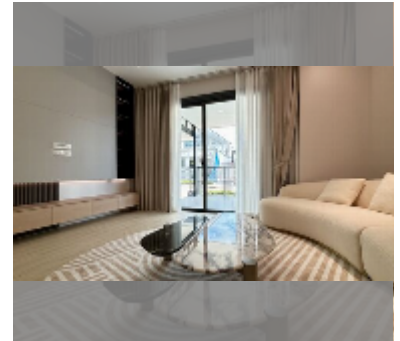

House For sale 4 bedroom 218 m² with land 100 m² in Supalai Parkville, Pattaya

฿ 12,000,000

UNIT PARAMETERS:

UID	HS-5153
type	4 bedroom
size	218 m²
view	garden view
floors	2
quality	excellent
equipment: furniture, household appliances, kitchen appliances, air conditioner, refrigerator	

VILLAGE PARAMETERS:

district	East Pattaya
start of construction	2024
built in	2024