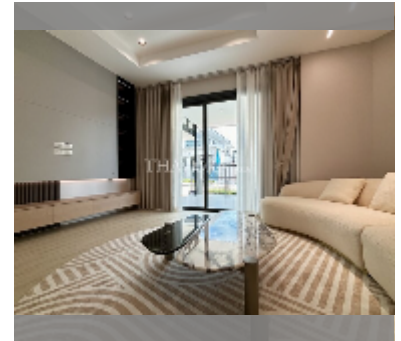

House For sale 4 bedroom 218 m² with land 100 m² in Supalai Parkville, Pattaya

฿ 12,000,000

UNIT PARAMETERS:

UID	HS-5153
type	4 bedroom
size	218 m²
view	garden view
floors	2
quality	excellent
equipment: furniture, household appliances, kitchen appliances, air conditioner, refrigerator	

VILLAGE PARAMETERS:

district	East Pattaya
start of construction	2024
built in	2024