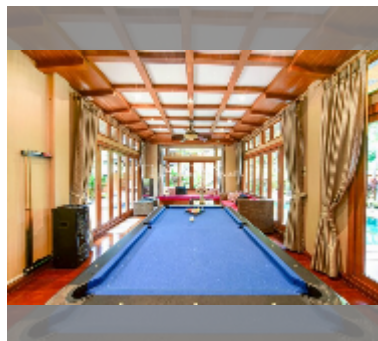

House For sale 4 bedroom 440 m² with land 116 m² in Dharawadi Pool Villas, Pattaya

฿ 26,000,000

UNIT PARAMETERS:

UID	HS-5144
type	4 bedroom
size	440 m²
floors	3

VILLAGE PARAMETERS:

district	Na Jomtien
buildings	22
floors	2,3
built in	2007