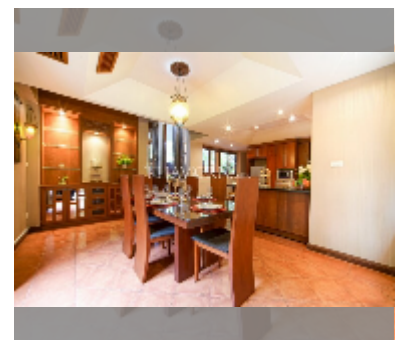

House For sale 4 bedroom 440 m² with land 116 m² in Dharawadi Pool Villas, Pattaya

฿ 26,000,000

UNIT PARAMETERS:

UID	HS-5144
type	4 bedroom
size	440 m ²
floors	3

VILLAGE PARAMETERS:

district	Na Jomtien
buildings	22
floors	2,3
built in	2007