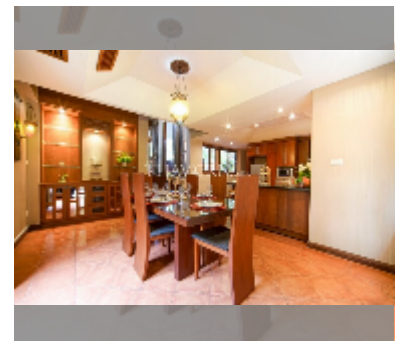

House For sale 4 bedroom 440 m² with land 116 m² in Dharawadi Pool Villas, Pattaya

฿ 26,000,000

UNIT PARAMETERS:

UID	HS-5144
type	4 bedroom
size	440 m²
floors	3

VILLAGE PARAMETERS:

district	Na Jomtien
buildings	22
floors	2,3
built in	2007