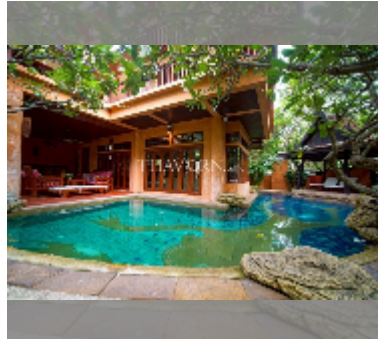

House For sale 4 bedroom 440 m² with land 116 m² in Dharawadi Pool Villas, Pattaya

฿ 26,000,000

UNIT PARAMETERS:

UID	HS-5144
type	4 bedroom
size	440 m ²
floors	3

VILLAGE PARAMETERS:

district	Na Jomtien
buildings	22
floors	2,3
built in	2007