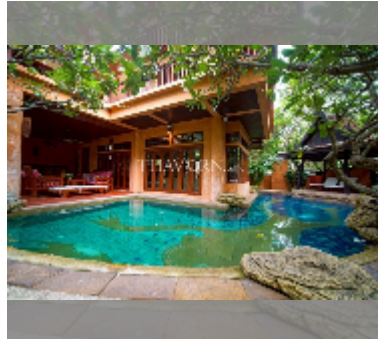

House For sale 4 bedroom 440 m² with land 116 m² in Dharawadi Pool Villas, Pattaya

฿ 26,000,000

UNIT PARAMETERS:

UID	HS-5144
type	4 bedroom
size	440 m²
floors	3

VILLAGE PARAMETERS:

district	Na Jomtien
buildings	22
floors	2,3
built in	2007