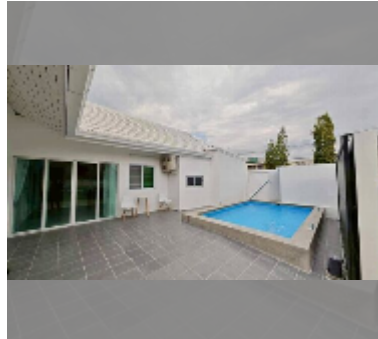

House For sale 8 bedroom 280 m² with land 300 m² in Suksabai Villa, Pattaya

฿ 13,500,000

UNIT PARAMETERS:

UID	HS-5137
type	8 bedroom
size	280 m ²
floors	2
equipment: furniture, kitchen appliances, air conditioner, television, refrigerator	

VILLAGE PARAMETERS:

district	Central Pattaya
buildings	235
built in	2006

[details](#)