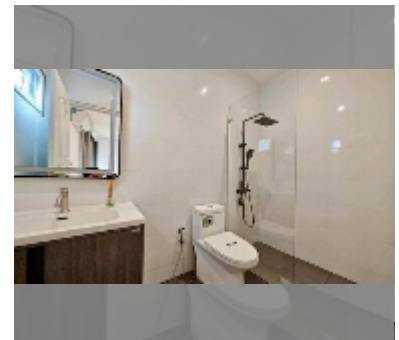

House For sale 8 bedroom 280 m² with land 300 m² in Suksabai Villa, Pattaya

฿ 13,500,000

UNIT PARAMETERS:

UID	HS-5137
type	8 bedroom
size	280 m²
floors	2
equipment: furniture, kitchen appliances, air conditioner, television, refrigerator	

VILLAGE PARAMETERS:

district	Central Pattaya
buildings	235
built in	2006