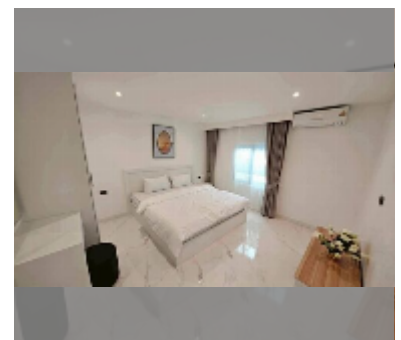

House For sale 8 bedroom 280 m² with land 300 m² in Suksabai Villa, Pattaya

฿ 13,500,000

UNIT PARAMETERS:

UID	HS-5137
type	8 bedroom
size	280 m²
floors	2
equipment: furniture, kitchen appliances, air conditioner, television, refrigerator	

VILLAGE PARAMETERS:

district	Central Pattaya
buildings	235
built in	2006