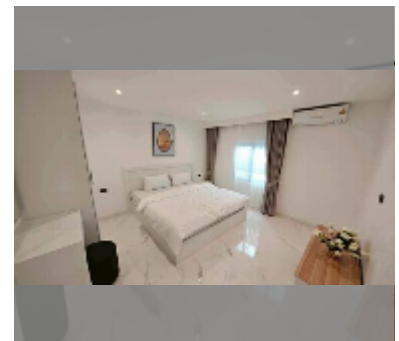

House For sale 8 bedroom 280 m² with land 300 m² in Suksabai Villa, Pattaya

฿ 13,500,000

UNIT PARAMETERS:

UID	HS-5137
type	8 bedroom
size	280 m²
floors	2
equipment: furniture, kitchen appliances, air conditioner, television, refrigerator	

VILLAGE PARAMETERS:

district	Central Pattaya
buildings	235
built in	2006