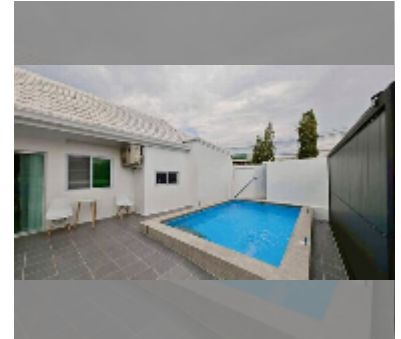

House For sale 8 bedroom 280 m² with land 300 m² in Suksabai Villa, Pattaya

฿ 13,500,000

UNIT PARAMETERS:

UID	HS-5137
type	8 bedroom
size	280 m ²
floors	2
equipment: furniture, kitchen appliances, air conditioner, television, refrigerator	

VILLAGE PARAMETERS:

district	Central Pattaya
buildings	235
built in	2006

[details](#)