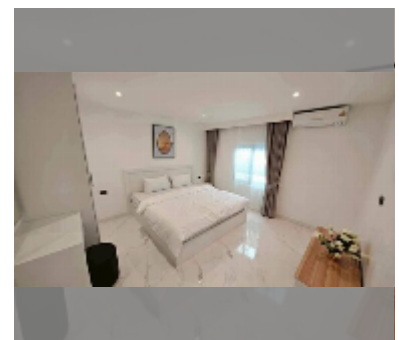

House For sale 8 bedroom 280 m² with land 300 m² in Suksabai Villa, Pattaya

฿ 13,500,000

UNIT PARAMETERS:

UID	HS-5137
type	8 bedroom
size	280 m²
floors	2
equipment: furniture, kitchen appliances, air conditioner, television, refrigerator	

VILLAGE PARAMETERS:

district	Central Pattaya
buildings	235
built in	2006