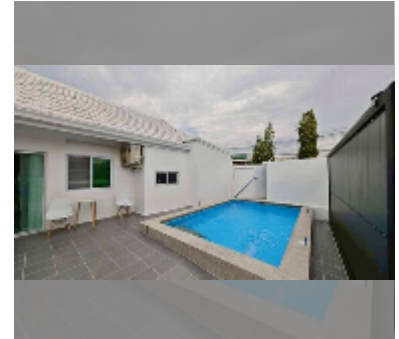

## House For sale 8 bedroom 280 m<sup>2</sup> with land 300 m<sup>2</sup> in Suksabai Villa, Pattaya

**฿ 13,500,000**

**UNIT PARAMETERS:**

UID	HS-5137
type	8 bedroom
size	280 m <sup>2</sup>
floors	2
equipment: furniture, kitchen appliances, air conditioner, television, refrigerator	

**VILLAGE PARAMETERS:**

district	Central Pattaya
buildings	235
built in	2006

[details](#)