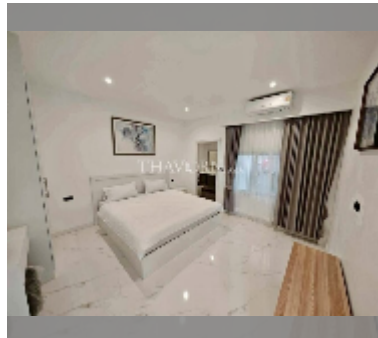

House For sale 8 bedroom 280 m² with land 300 m² in Suksabai Villa, Pattaya

฿ 13,500,000

UNIT PARAMETERS:

UID	HS-5137
type	8 bedroom
size	280 m²
floors	2
equipment: furniture, kitchen appliances, air conditioner, television, refrigerator	

VILLAGE PARAMETERS:

district	Central Pattaya
buildings	235
built in	2006