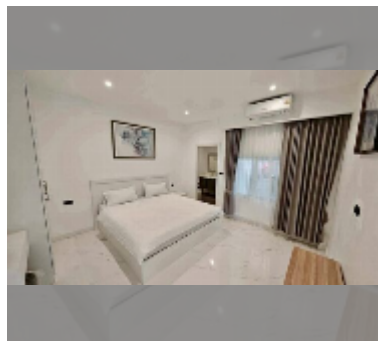

House For sale 8 bedroom 280 m² with land 300 m² in Suksabai Villa, Pattaya

฿ 13,500,000

UNIT PARAMETERS:

UID	HS-5137
type	8 bedroom
size	280 m²
floors	2
equipment: furniture, kitchen appliances, air conditioner, television, refrigerator	

VILLAGE PARAMETERS:

district	Central Pattaya
buildings	235
built in	2006