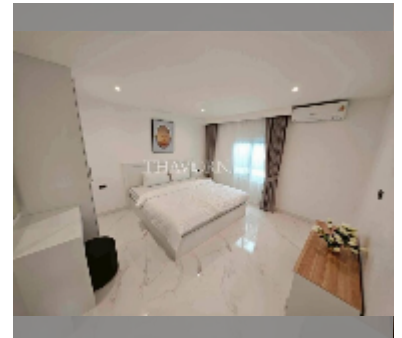

House For sale 8 bedroom 280 m² with land 300 m² in Suksabai Villa, Pattaya

฿ 13,500,000

UNIT PARAMETERS:

UID	HS-5137
type	8 bedroom
size	280 m²
floors	2
equipment: furniture, kitchen appliances, air conditioner, television, refrigerator	

VILLAGE PARAMETERS:

district	Central Pattaya
buildings	235
built in	2006