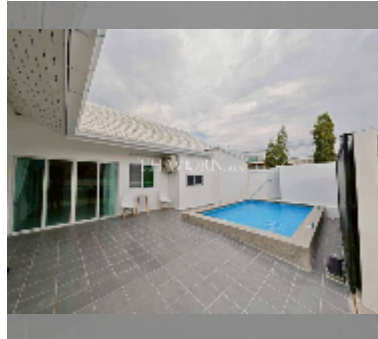

House For sale 8 bedroom 280 m² with land 300 m² in Suksabai Villa, Pattaya

฿ 13,500,000

UNIT PARAMETERS:

UID	HS-5137
type	8 bedroom
size	280 m ²
floors	2
equipment: furniture, kitchen appliances, air conditioner, television, refrigerator	

VILLAGE PARAMETERS:

district	Central Pattaya
buildings	235
built in	2006

[details](#)