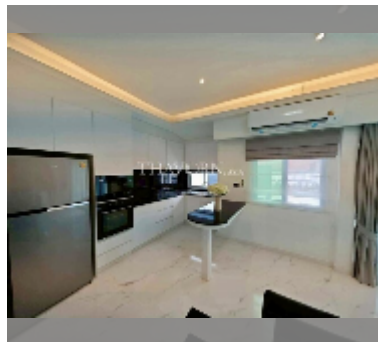

House For sale 8 bedroom 280 m² with land 300 m² in Suksabai Villa, Pattaya

฿ 13,500,000

UNIT PARAMETERS:

UID	HS-5137
type	8 bedroom
size	280 m²
floors	2
equipment: furniture, kitchen appliances, air conditioner, television, refrigerator	

VILLAGE PARAMETERS:

district	Central Pattaya
buildings	235
built in	2006