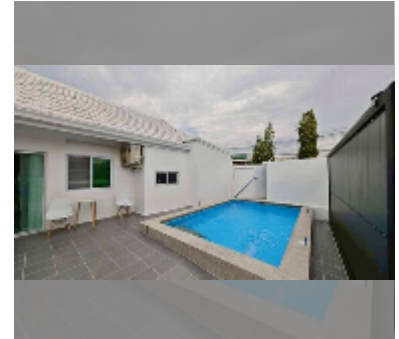

House For sale 8 bedroom 280 m² with land 300 m² in Suksabai Villa, Pattaya

฿ 13,500,000

UNIT PARAMETERS:

UID	HS-5137
type	8 bedroom
size	280 m²
floors	2
equipment: furniture, kitchen appliances, air conditioner, television, refrigerator	

VILLAGE PARAMETERS:

district	Central Pattaya
buildings	235
built in	2006