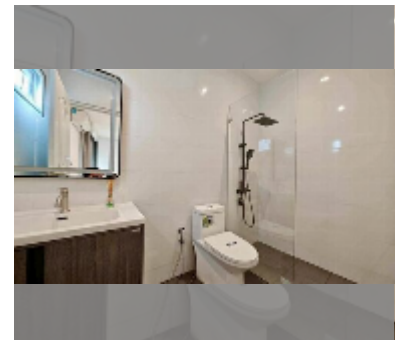

House For sale 8 bedroom 280 m² with land 300 m² in Suksabai Villa, Pattaya

฿ 13,500,000

UNIT PARAMETERS:

UID	HS-5137
type	8 bedroom
size	280 m²
floors	2
equipment: furniture, kitchen appliances, air conditioner, television, refrigerator	

VILLAGE PARAMETERS:

district	Central Pattaya
buildings	235
built in	2006