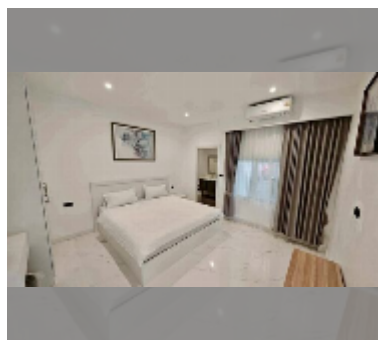

House For sale 8 bedroom 280 m² with land 300 m² in Suksabai Villa, Pattaya

฿ 13,500,000

UNIT PARAMETERS:

UID	HS-5137
type	8 bedroom
size	280 m²
floors	2
equipment: furniture, kitchen appliances, air conditioner, television, refrigerator	

VILLAGE PARAMETERS:

district	Central Pattaya
buildings	235
built in	2006