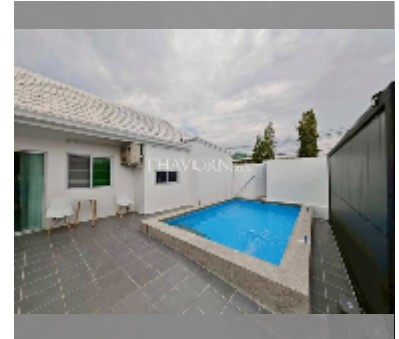

House For sale 8 bedroom 280 m² with land 300 m² in Suksabai Villa, Pattaya

฿ 13,500,000

UNIT PARAMETERS:

UID	HS-5137
type	8 bedroom
size	280 m ²
floors	2
equipment: furniture, kitchen appliances, air conditioner, television, refrigerator	

VILLAGE PARAMETERS:

district	Central Pattaya
buildings	235
built in	2006

[details](#)