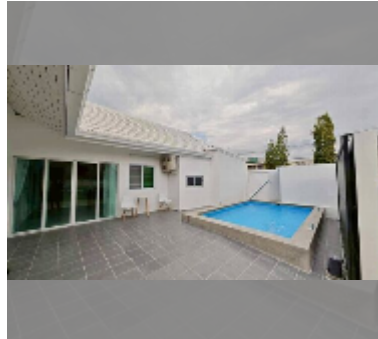

House For sale 8 bedroom 280 m² with land 300 m² in Suksabai Villa, Pattaya

฿ 13,500,000

UNIT PARAMETERS:

UID	HS-5137
type	8 bedroom
size	280 m²
floors	2
equipment: furniture, kitchen appliances, air conditioner, television, refrigerator	

VILLAGE PARAMETERS:

district	Central Pattaya
buildings	235
built in	2006