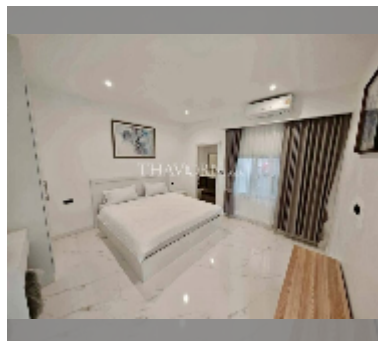

House For sale 8 bedroom 280 m² with land 300 m² in Suksabai Villa, Pattaya

฿ 13,500,000

UNIT PARAMETERS:

UID	HS-5137
type	8 bedroom
size	280 m²
floors	2
equipment: furniture, kitchen appliances, air conditioner, television, refrigerator	

VILLAGE PARAMETERS:

district	Central Pattaya
buildings	235
built in	2006