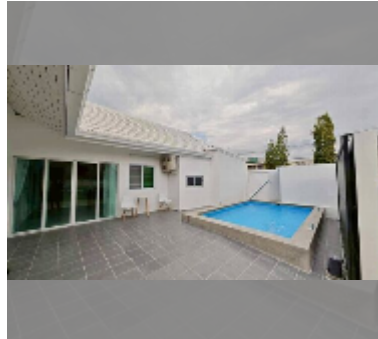

## House For sale 8 bedroom 280 m<sup>2</sup> with land 300 m<sup>2</sup> in Suksabai Villa, Pattaya

**฿ 13,500,000**

**UNIT PARAMETERS:**

UID	HS-5137
type	8 bedroom
size	280 m <sup>2</sup>
floors	2
equipment: furniture, kitchen appliances, air conditioner, television, refrigerator	

**VILLAGE PARAMETERS:**

district	Central Pattaya
buildings	235
built in	2006

[details](#)