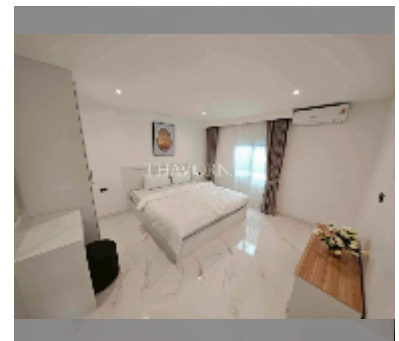

House For sale 8 bedroom 280 m² with land 300 m² in Suksabai Villa, Pattaya

฿ 13,500,000

UNIT PARAMETERS:

UID	HS-5137
type	8 bedroom
size	280 m²
floors	2
equipment: furniture, kitchen appliances, air conditioner, television, refrigerator	

VILLAGE PARAMETERS:

district	Central Pattaya
buildings	235
built in	2006