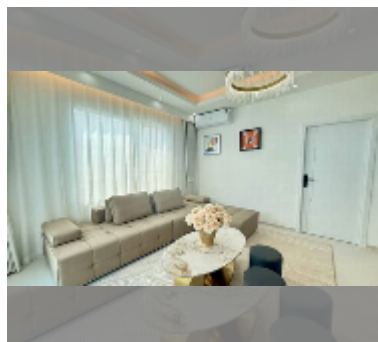

House For sale 6 bedroom 190 m² with land 240 m² in Suksabai Villa, Pattaya

฿ 13,500,000

UNIT PARAMETERS:

UID	HS-5136
type	6 bedroom
size	190 m²
floors	2
equipment: furniture, air conditioner, television, refrigerator	

VILLAGE PARAMETERS:

district	Central Pattaya
buildings	235
built in	2006