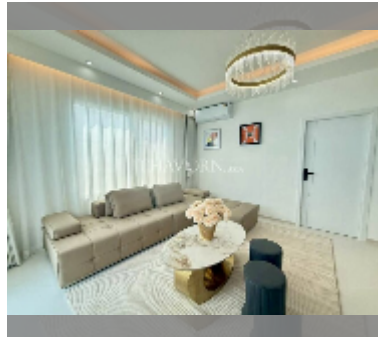

House For sale 6 bedroom 190 m² with land 240 m² in Suksabai Villa, Pattaya

฿ 13,500,000

UNIT PARAMETERS:

UID	HS-5136
type	6 bedroom
size	190 m²
floors	2
equipment: furniture, air conditioner, television, refrigerator	

VILLAGE PARAMETERS:

district	Central Pattaya
buildings	235
built in	2006