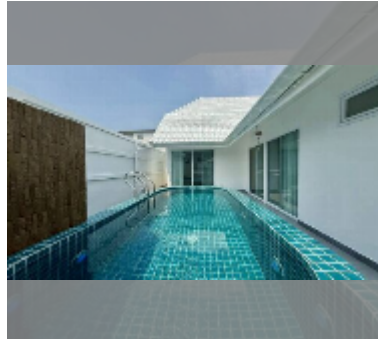

House For sale 6 bedroom 190 m² with land 240 m² in Suksabai Villa, Pattaya

฿ 13,500,000

UNIT PARAMETERS:

UID	HS-5136
type	6 bedroom
size	190 m²
floors	2
equipment: furniture, air conditioner, television, refrigerator	

VILLAGE PARAMETERS:

district	Central Pattaya
buildings	235
built in	2006