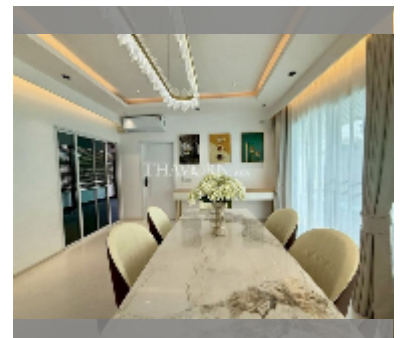

House For sale 6 bedroom 190 m² with land 240 m² in Suksabai Villa, Pattaya

฿ 13,500,000

UNIT PARAMETERS:

UID	HS-5136
type	6 bedroom
size	190 m²
floors	2
equipment: furniture, air conditioner, television, refrigerator	

VILLAGE PARAMETERS:

district	Central Pattaya
buildings	235
built in	2006