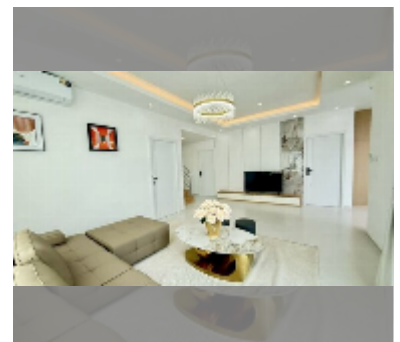

House For sale 6 bedroom 190 m² with land 240 m² in Suksabai Villa, Pattaya

฿ 13,500,000

UNIT PARAMETERS:

UID	HS-5136
type	6 bedroom
size	190 m²
floors	2
equipment: furniture, air conditioner, television, refrigerator	

VILLAGE PARAMETERS:

district	Central Pattaya
buildings	235
built in	2006