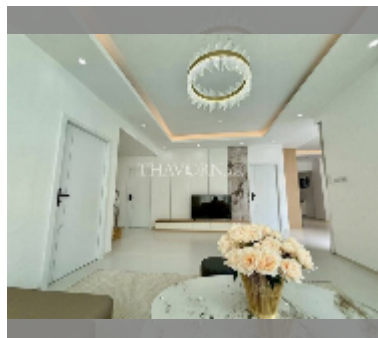

House For sale 6 bedroom 190 m² with land 240 m² in Suksabai Villa, Pattaya

฿ 13,500,000

UNIT PARAMETERS:

UID	HS-5136
type	6 bedroom
size	190 m²
floors	2
equipment: furniture, air conditioner, television, refrigerator	

VILLAGE PARAMETERS:

district	Central Pattaya
buildings	235
built in	2006