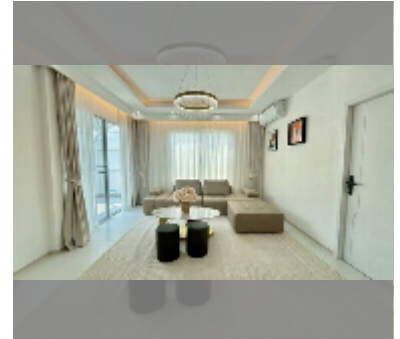

House For sale 6 bedroom 190 m² with land 240 m² in Suksabai Villa, Pattaya

฿ 13,500,000

UNIT PARAMETERS:

UID	HS-5136
type	6 bedroom
size	190 m²
floors	2
equipment: furniture, air conditioner, television, refrigerator	

VILLAGE PARAMETERS:

district	Central Pattaya
buildings	235
built in	2006