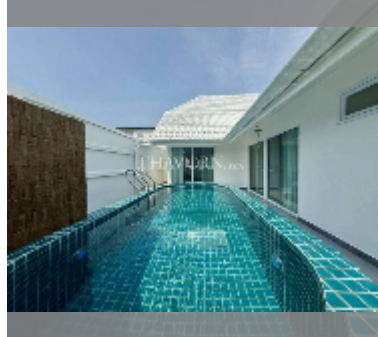

House For sale 6 bedroom 190 m² with land 240 m² in Suksabai Villa, Pattaya

฿ 13,500,000

UNIT PARAMETERS:

UID	HS-5136
type	6 bedroom
size	190 m²
floors	2
equipment: furniture, air conditioner, television, refrigerator	

VILLAGE PARAMETERS:

district	Central Pattaya
buildings	235
built in	2006