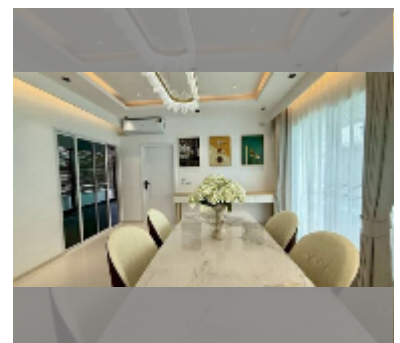

House For sale 6 bedroom 190 m² with land 240 m² in Suksabai Villa, Pattaya

฿ 13,500,000

UNIT PARAMETERS:

UID	HS-5136
type	6 bedroom
size	190 m²
floors	2
equipment: furniture, air conditioner, television, refrigerator	

VILLAGE PARAMETERS:

district	Central Pattaya
buildings	235
built in	2006