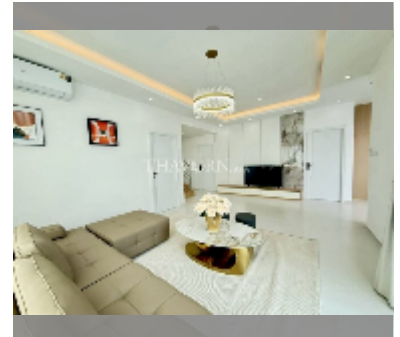

House For sale 6 bedroom 190 m² with land 240 m² in Suksabai Villa, Pattaya

฿ 13,500,000

UNIT PARAMETERS:

UID	HS-5136
type	6 bedroom
size	190 m²
floors	2
equipment: furniture, air conditioner, television, refrigerator	

VILLAGE PARAMETERS:

district	Central Pattaya
buildings	235
built in	2006