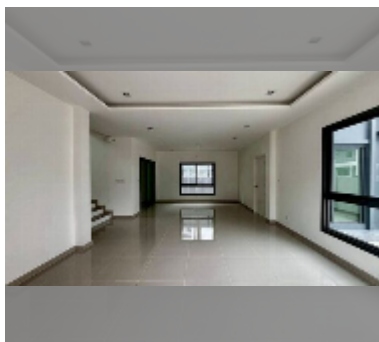

House For sale 4 bedroom 165 m² with land 250 m² in Patta Element, Pattaya

฿ 7,790,000

UNIT PARAMETERS:

UID	HS-5135
type	4 bedroom
size	165 m ²
floors	2

VILLAGE PARAMETERS:

district	East Pattaya
built in	2024