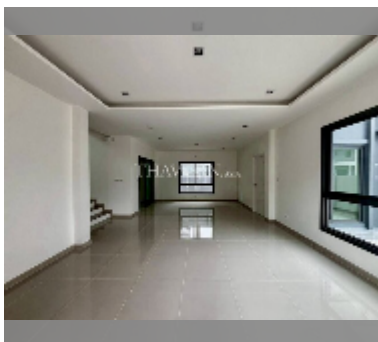

## House For sale 4 bedroom 165 m<sup>2</sup> with land 250 m<sup>2</sup> in Patta Element, Pattaya

**฿ 7,790,000**

UNIT PARAMETERS:

UID	HS-5135
type	4 bedroom
size	165 m <sup>2</sup>
floors	2

VILLAGE PARAMETERS:

district	East Pattaya
built in	2024

[details](#)