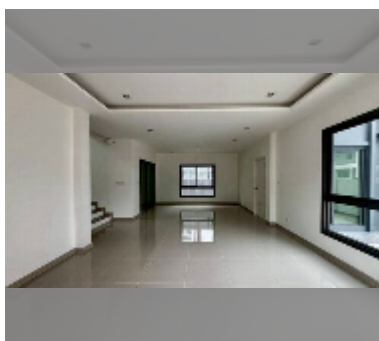

House For sale 4 bedroom 165 m² with land 250 m² in Patta Element, Pattaya

฿ 7,790,000

UNIT PARAMETERS:

UID	HS-5135
type	4 bedroom
size	165 m²
floors	2

VILLAGE PARAMETERS:

district	East Pattaya
built in	2024