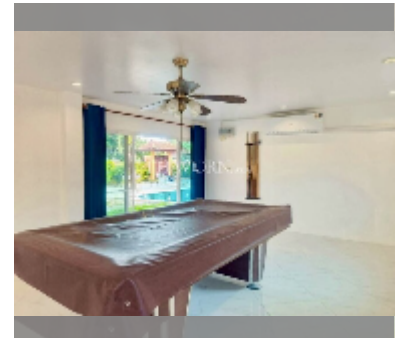

House For sale 4 bedroom 280 m² with land 356 m² in Baan Balina 1, Pattaya

฿ 13,800,000

UNIT PARAMETERS:

UID	HS-5126
type	4 bedroom
size	280 m²
floors	1

VILLAGE PARAMETERS:

district	Na Jomtien
built in	2009