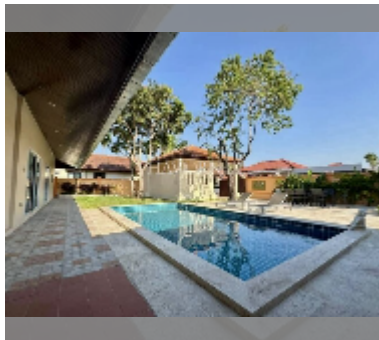

House For sale 4 bedroom 280 m² with land 356 m² in Baan Balina 1, Pattaya

฿ 13,800,000

UNIT PARAMETERS:

UID	HS-5126
type	4 bedroom
size	280 m²
floors	1

VILLAGE PARAMETERS:

district	Na Jomtien
built in	2009