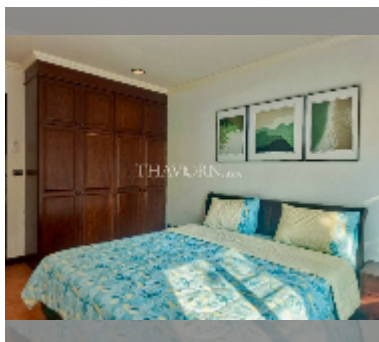

House For sale 4 bedroom 280 m² with land 356 m² in Baan Balina 1, Pattaya

฿ 13,800,000

UNIT PARAMETERS:

UID	HS-5126
type	4 bedroom
size	280 m²
floors	1

VILLAGE PARAMETERS:

district	Na Jomtien
built in	2009