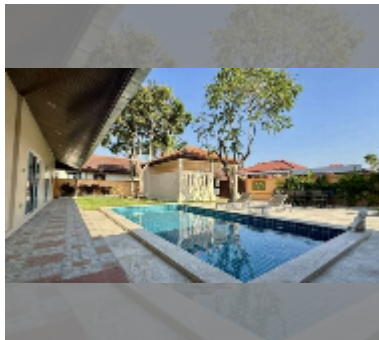

House For sale 4 bedroom 280 m² with land 356 m² in Baan Balina 1, Pattaya

฿ 13,800,000

UNIT PARAMETERS:

UID	HS-5126
type	4 bedroom
size	280 m²
floors	1

VILLAGE PARAMETERS:

district	Na Jomtien
built in	2009