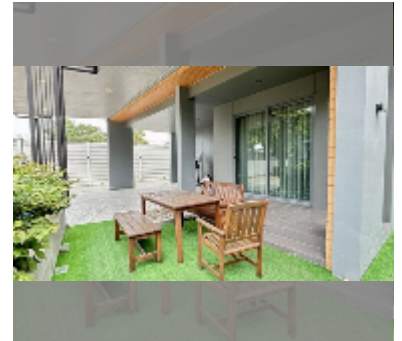

House For sale 4 bedroom 197 m² with land 300 m² in Patta Define, Pattaya

฿ 8,900,000

UNIT PARAMETERS:

UID	HS-5124
type	4 bedroom
size	197 m²
view	garden view
floors	2
quality	good
equipment: furniture, household appliances, kitchen appliances, air conditioner, washing-machine, refrigerator	

VILLAGE PARAMETERS:

district	East Pattaya
buildings	59
built in	2022
maintenance	฿ 126,000/year