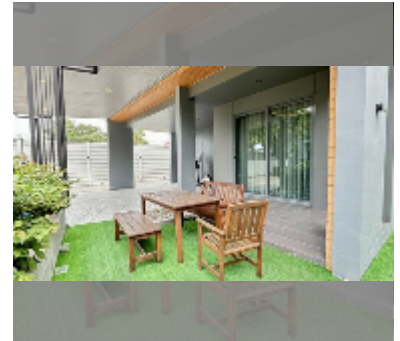

House For sale 4 bedroom 197 m² with land 300 m² in Patta Define, Pattaya

฿ 8,900,000

UNIT PARAMETERS:

UID	HS-5124
type	4 bedroom
size	197 m²
view	garden view
floors	2
quality	good
equipment: furniture, household appliances, kitchen appliances, air conditioner, washing-machine, refrigerator	

VILLAGE PARAMETERS:

district	East Pattaya
buildings	59
built in	2022
maintenance	฿ 126,000/year