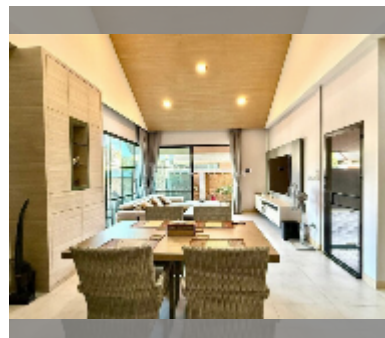

House For sale 2 bedroom 150 m² with land 216 m² , Pattaya

฿ 5,990,000

UNIT PARAMETERS:

UID	HS-5111
type	2 bedroom
size	150 m ²
view	pool view
floors	1

PROJECT PARAMETERS:

[details](#)