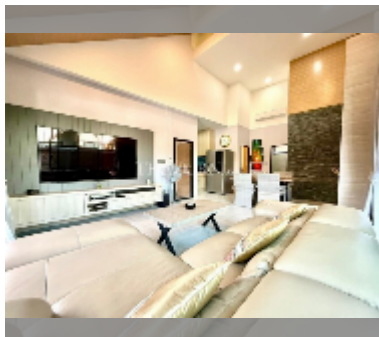

House For sale 2 bedroom 150 m² with land 216 m² , Pattaya

฿ 5,990,000

UNIT PARAMETERS:

UID	HS-5111
type	2 bedroom
size	150 m ²
view	pool view
floors	1

PROJECT PARAMETERS:

[details](#)