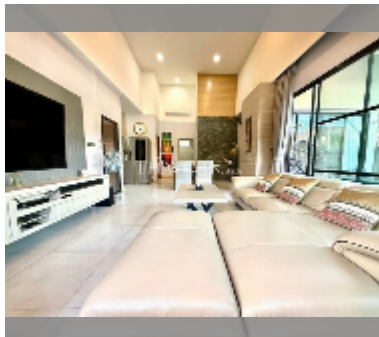

House For sale 2 bedroom 150 m² with land 216 m² , Pattaya

฿ 5,990,000

UNIT PARAMETERS:

UID	HS-5111
type	2 bedroom
size	150 m ²
view	pool view
floors	1

PROJECT PARAMETERS:

[details](#)