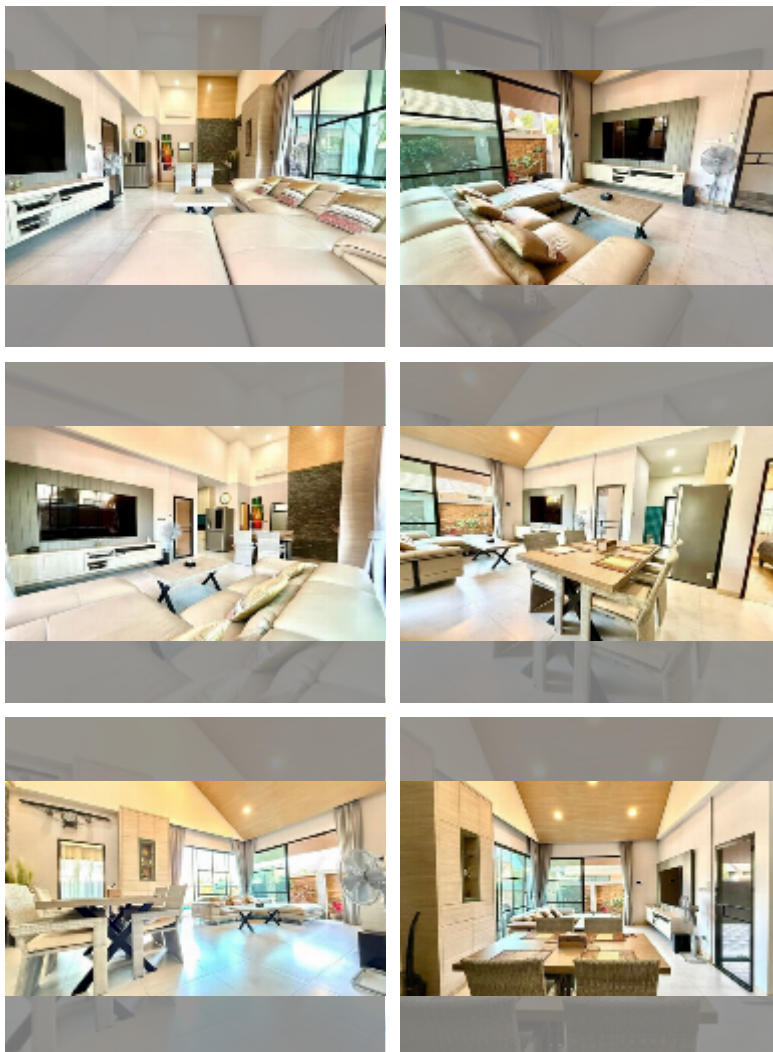

House For sale 2 bedroom 150 m² with land 216 m² , Pattaya

฿ 5,990,000

UNIT PARAMETERS:

UID	HS-5111
type	2 bedroom
size	150 m ²
view	pool view
floors	1

PROJECT PARAMETERS:

[details](#)