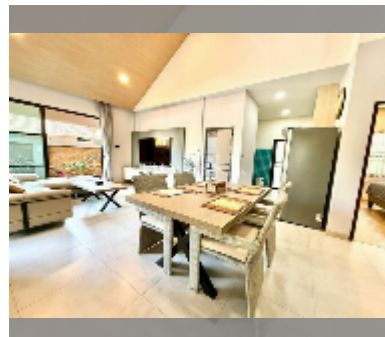

House For sale 2 bedroom 150 m² with land 216 m² , Pattaya

฿ 5,990,000

UNIT PARAMETERS:

UID	HS-5111
type	2 bedroom
size	150 m ²
view	pool view
floors	1

PROJECT PARAMETERS:

[details](#)