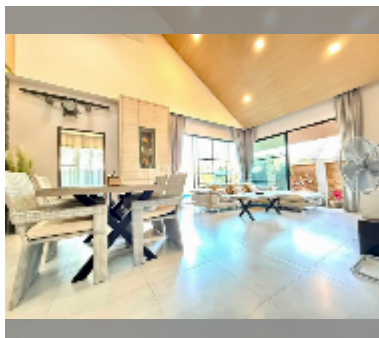

House For sale 2 bedroom 150 m² with land 216 m² , Pattaya

฿ 5,990,000

UNIT PARAMETERS:

UID	HS-5111
type	2 bedroom
size	150 m ²
view	pool view
floors	1

PROJECT PARAMETERS:

[details](#)