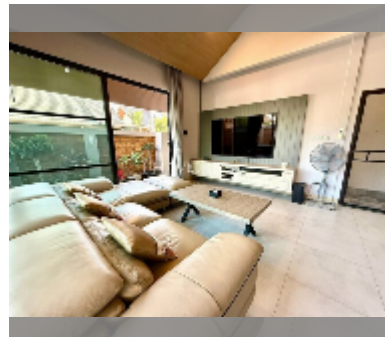

House For sale 2 bedroom 150 m² with land 216 m² , Pattaya

฿ 5,990,000

UNIT PARAMETERS:

UID	HS-5111
type	2 bedroom
size	150 m ²
view	pool view
floors	1

PROJECT PARAMETERS:

[details](#)