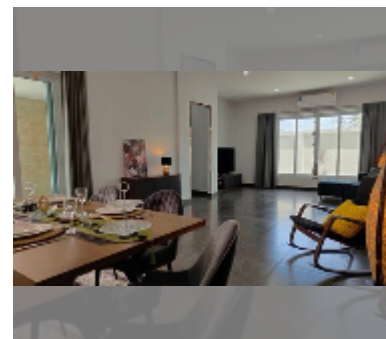

House For sale 3 bedroom 285 m² with land 728 m² , Pattaya

฿ 13,900,000

UNIT PARAMETERS:

UID	HS-5110
type	3 bedroom
size	285 m ²
view	city view
floors	1

PROJECT PARAMETERS:

details