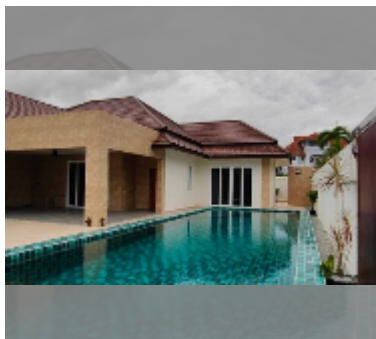

House For sale 3 bedroom 285 m² with land 728 m² , Pattaya

฿ 13,900,000

UNIT PARAMETERS:

UID	HS-5110
type	3 bedroom
size	285 m ²
view	city view
floors	1

PROJECT PARAMETERS:

details