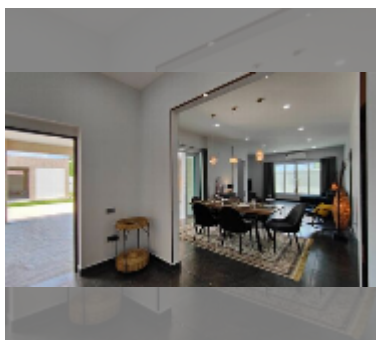

House For sale 3 bedroom 285 m² with land 728 m² , Pattaya

฿ 13,900,000

UNIT PARAMETERS:

UID	HS-5110
type	3 bedroom
size	285 m ²
view	city view
floors	1

PROJECT PARAMETERS:

details