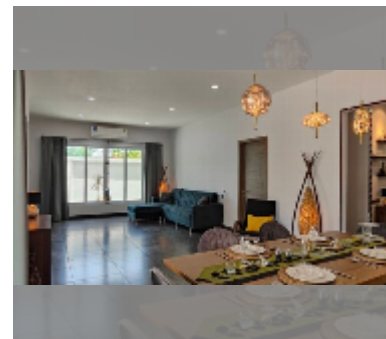

House For sale 3 bedroom 285 m² with land 728 m² , Pattaya

฿ 13,900,000

UNIT PARAMETERS:

UID	HS-5110
type	3 bedroom
size	285 m ²
view	city view
floors	1

PROJECT PARAMETERS:

details