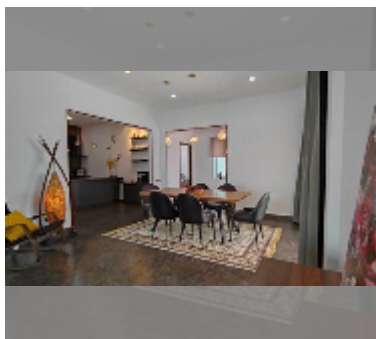

House For sale 3 bedroom 285 m² with land 728 m² , Pattaya

฿ 13,900,000

UNIT PARAMETERS:

UID	HS-5110
type	3 bedroom
size	285 m ²
view	city view
floors	1

PROJECT PARAMETERS:

details