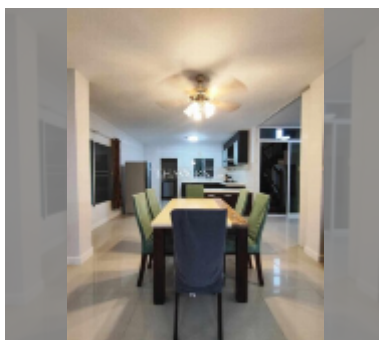

House For sale 6 bedroom 250 m² with land 312 m² , Pattaya

฿ 7,500,000

UNIT PARAMETERS:

UID	HS-5108
type	6 bedroom
size	250 m ²
view	city view
floors	2

PROJECT PARAMETERS:

[details](#)