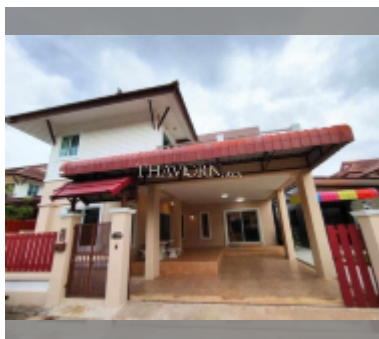

House For sale 6 bedroom 250 m² with land 312 m² , Pattaya

฿ 7,500,000

UNIT PARAMETERS:

UID	HS-5108
type	6 bedroom
size	250 m ²
view	city view
floors	2

PROJECT PARAMETERS:

[details](#)