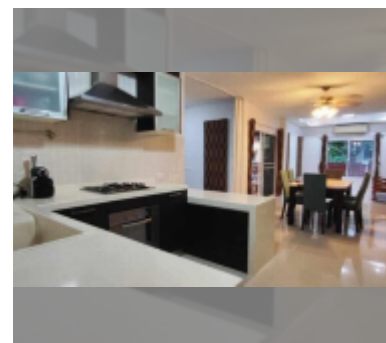

## House For sale 6 bedroom 250 m<sup>2</sup> with land 312 m<sup>2</sup> , Pattaya

**฿ 7,500,000**

UNIT PARAMETERS:

UID	HS-5108
type	6 bedroom
size	250 m <sup>2</sup>
view	city view
floors	2

PROJECT PARAMETERS: