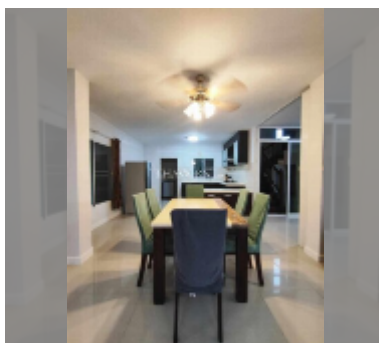

## House For sale 6 bedroom 250 m<sup>2</sup> with land 312 m<sup>2</sup> , Pattaya

**฿ 7,500,000**

UNIT PARAMETERS:

UID	HS-5108
type	6 bedroom
size	250 m <sup>2</sup>
view	city view
floors	2

PROJECT PARAMETERS: