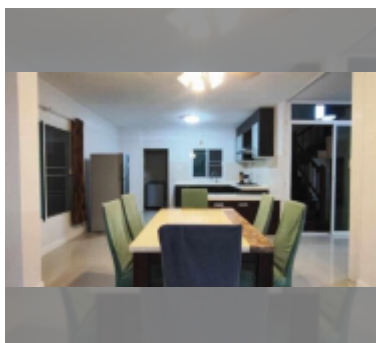

## House For sale 6 bedroom 250 m<sup>2</sup> with land 312 m<sup>2</sup> , Pattaya

**฿ 7,500,000**

UNIT PARAMETERS:

UID	HS-5108
type	6 bedroom
size	250 m <sup>2</sup>
view	city view
floors	2

PROJECT PARAMETERS: