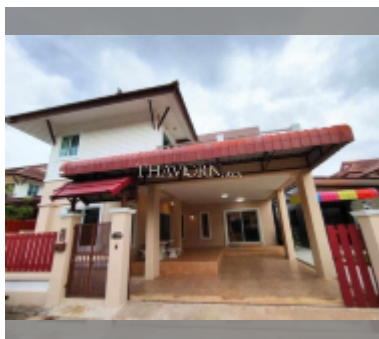

## House For sale 6 bedroom 250 m<sup>2</sup> with land 312 m<sup>2</sup> , Pattaya

**฿ 7,500,000**

UNIT PARAMETERS:

UID	HS-5108
type	6 bedroom
size	250 m <sup>2</sup>
view	city view
floors	2

PROJECT PARAMETERS: