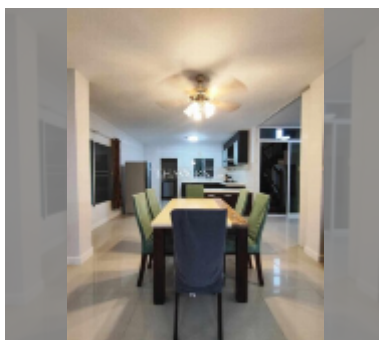

## House For sale 6 bedroom 250 m<sup>2</sup> with land 312 m<sup>2</sup> , Pattaya

**฿ 7,500,000**

UNIT PARAMETERS:

UID	HS-5108
type	6 bedroom
size	250 m <sup>2</sup>
view	city view
floors	2

PROJECT PARAMETERS: