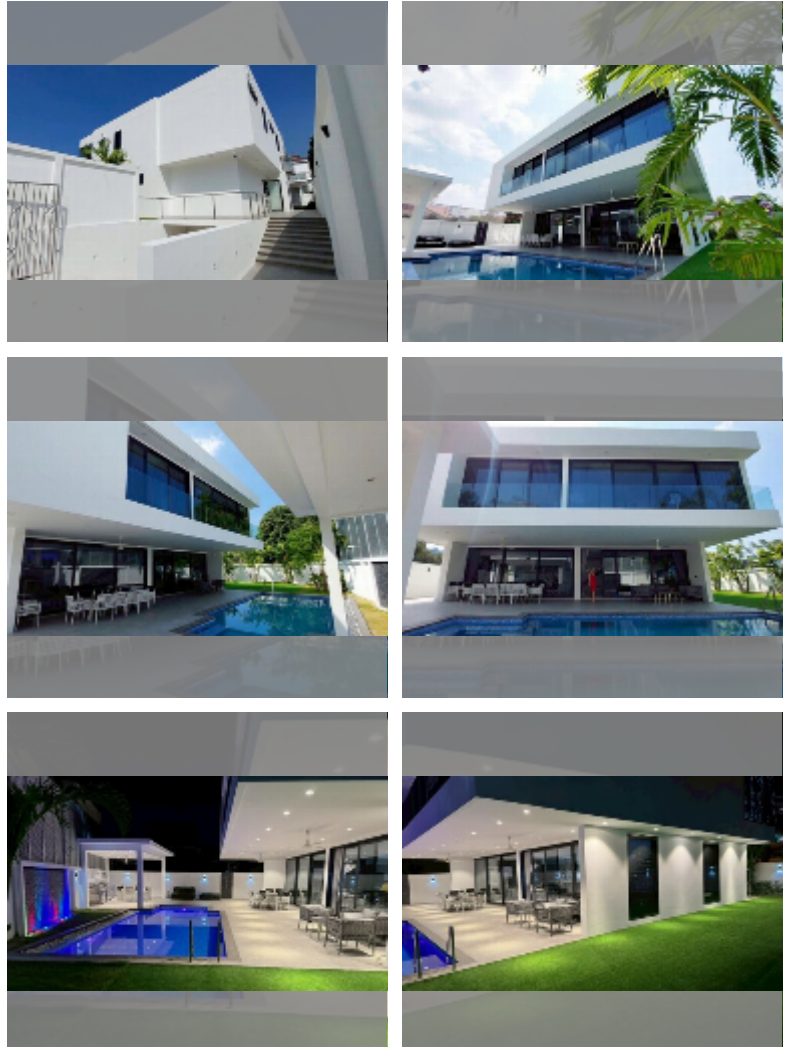

House For sale 6 bedroom 750 m² with land 616 m² , Pattaya

฿ 55,000,000

UNIT PARAMETERS:

UID	HS-5106
type	6 bedroom
size	750 m²
view	city view
floors	3
quality	good
equipment: furniture	
online viewing	yes

PROJECT PARAMETERS: