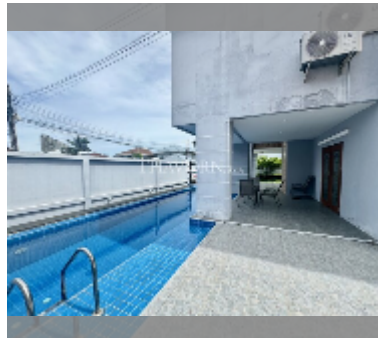

House For sale 4 bedroom 350 m² with land 416 m² in View Point Village Chaiyapruerk 1, Pattaya

฿ 14,500,000

UNIT PARAMETERS:

UID	HS-5105
type	4 bedroom
size	350 m²
view	garden view
floors	2
quality	excellent
online viewing	yes

VILLAGE PARAMETERS:

district	Jomtien
buildings	1
floors	1