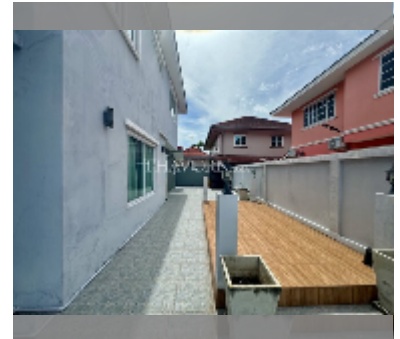

House For sale 4 bedroom 350 m² with land 416 m² in View Point Village Chaiyapruerk 1, Pattaya

฿ 14,500,000

UNIT PARAMETERS:

UID	HS-5105
type	4 bedroom
size	350 m²
view	garden view
floors	2
quality	excellent
online viewing	yes

VILLAGE PARAMETERS:

district	Jomtien
buildings	1
floors	1