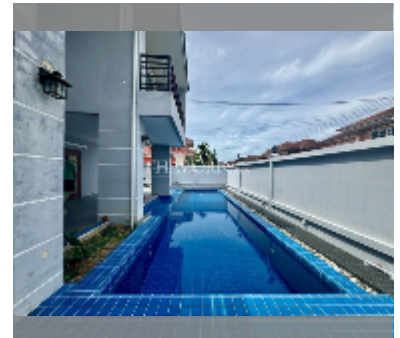

House For sale 4 bedroom 350 m² with land 416 m² in View Point Village Chaiyapruerk 1, Pattaya

฿ 14,500,000

UNIT PARAMETERS:

UID	HS-5105
type	4 bedroom
size	350 m²
view	garden view
floors	2
quality	excellent
online viewing	yes

VILLAGE PARAMETERS:

district	Jomtien
buildings	1
floors	1