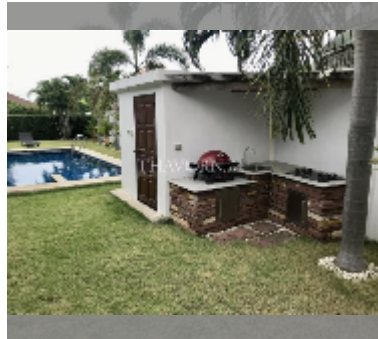

House For sale 4 bedroom 205 m² with land 680 m² in Baan Panalee, Pattaya

฿ 9,000,000

UNIT PARAMETERS:

UID	HS-5097
type	4 bedroom
size	205 m²
floors	1
equipment: furniture, kitchen appliances, air conditioner, television, refrigerator	

VILLAGE PARAMETERS:

district	Huay Yai
floors	1