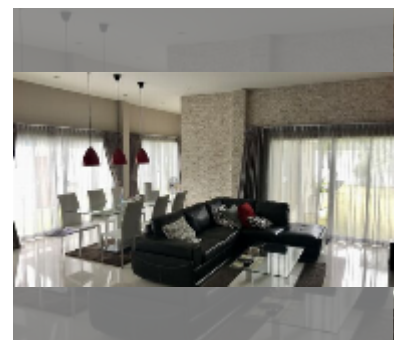

House For sale 4 bedroom 205 m² with land 680 m² in Baan Panalee, Pattaya

฿ 9,000,000

UNIT PARAMETERS:

UID	HS-5097
type	4 bedroom
size	205 m²
floors	1
equipment: furniture, kitchen appliances, air conditioner, television, refrigerator	

VILLAGE PARAMETERS:

district	Huay Yai
floors	1