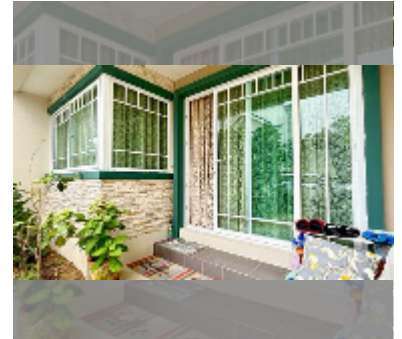

House For sale 2 bedroom 90 m² with land 150 m² in Bristol Park, Pattaya

฿ 3,800,000

UNIT PARAMETERS:

UID	HS-5085
type	2 bedroom
size	90 m²
view	garden view
floors	2
quality	excellent
equipment: furniture, household appliances, kitchen appliances, television, refrigerator	

VILLAGE PARAMETERS:

district	Huay Yai
buildings	299
built in	2019