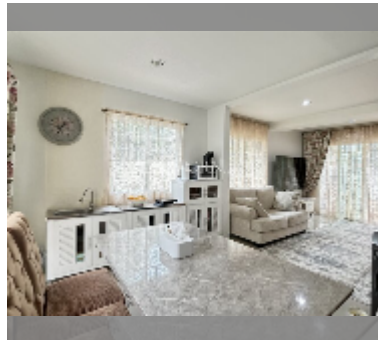

House For sale 2 bedroom 90 m² with land 150 m² in Bristol Park, Pattaya

฿ 3,800,000

UNIT PARAMETERS:

UID	HS-5085
type	2 bedroom
size	90 m²
view	garden view
floors	2
quality	excellent
equipment: furniture, household appliances, kitchen appliances, television, refrigerator	

VILLAGE PARAMETERS:

district	Huay Yai
buildings	299
built in	2019