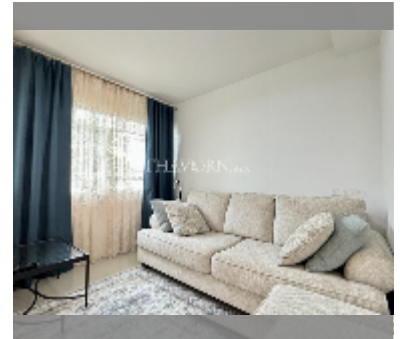

House For sale 2 bedroom 90 m² with land 150 m² in Bristol Park, Pattaya

฿ 3,800,000

UNIT PARAMETERS:

UID	HS-5085
type	2 bedroom
size	90 m²
view	garden view
floors	2
quality	excellent
equipment: furniture, household appliances, kitchen appliances, television, refrigerator	

VILLAGE PARAMETERS:

district	Huay Yai
buildings	299
built in	2019