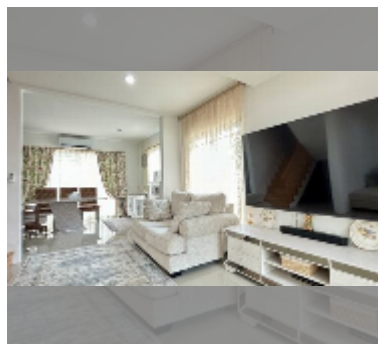

House For sale 2 bedroom 90 m² with land 150 m² in Bristol Park, Pattaya

฿ 3,800,000

UNIT PARAMETERS:

UID	HS-5085
type	2 bedroom
size	90 m²
view	garden view
floors	2
quality	excellent
equipment: furniture, household appliances, kitchen appliances, television, refrigerator	

VILLAGE PARAMETERS:

district	Huay Yai
buildings	299
built in	2019