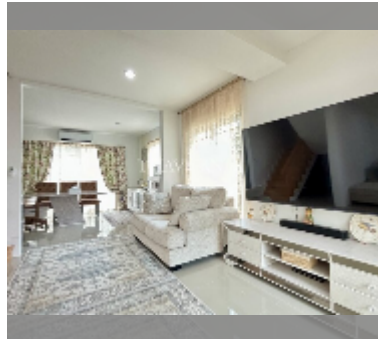

House For sale 2 bedroom 90 m² with land 150 m² in Bristol Park, Pattaya

฿ 3,800,000

UNIT PARAMETERS:

UID	HS-5085
type	2 bedroom
size	90 m²
view	garden view
floors	2
quality	excellent
equipment: furniture, household appliances, kitchen appliances, television, refrigerator	

VILLAGE PARAMETERS:

district	Huay Yai
buildings	299
built in	2019