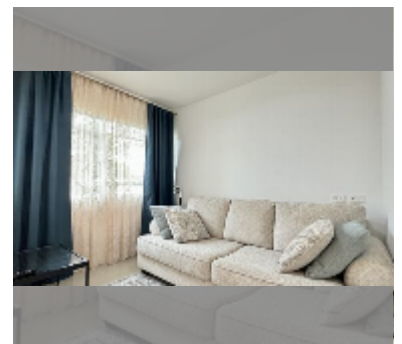

House For sale 2 bedroom 90 m² with land 150 m² in Bristol Park, Pattaya

฿ 3,800,000

UNIT PARAMETERS:

UID	HS-5085
type	2 bedroom
size	90 m²
view	garden view
floors	2
quality	excellent
equipment: furniture, household appliances, kitchen appliances, television, refrigerator	

VILLAGE PARAMETERS:

district	Huay Yai
buildings	299
built in	2019