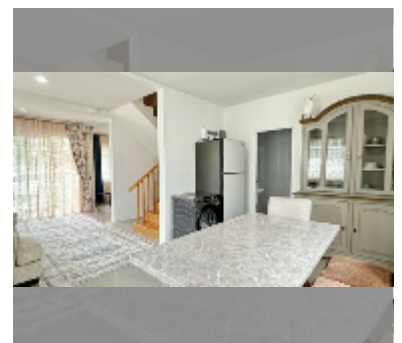

House For sale 2 bedroom 90 m² with land 150 m² in Bristol Park, Pattaya

฿ 3,800,000

UNIT PARAMETERS:

UID	HS-5085
type	2 bedroom
size	90 m²
view	garden view
floors	2
quality	excellent
equipment: furniture, household appliances, kitchen appliances, television, refrigerator	

VILLAGE PARAMETERS:

district	Huay Yai
buildings	299
built in	2019