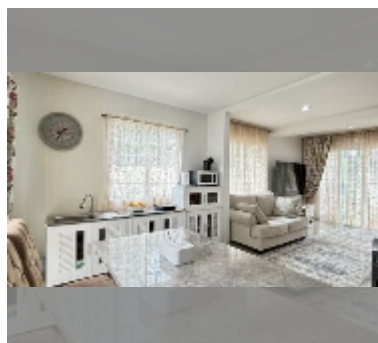

House For sale 2 bedroom 90 m² with land 150 m² in Bristol Park, Pattaya

฿ 3,800,000

UNIT PARAMETERS:

UID	HS-5085
type	2 bedroom
size	90 m²
view	garden view
floors	2
quality	excellent
equipment: furniture, household appliances, kitchen appliances, television, refrigerator	

VILLAGE PARAMETERS:

district	Huay Yai
buildings	299
built in	2019