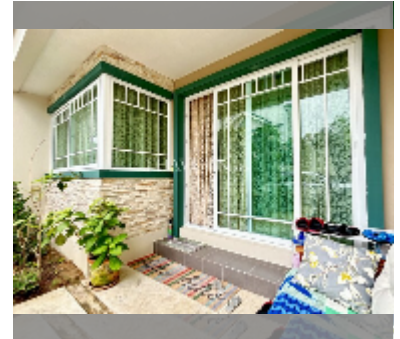

House For sale 2 bedroom 90 m² with land 150 m² in Bristol Park, Pattaya

฿ 3,800,000

UNIT PARAMETERS:

UID	HS-5085
type	2 bedroom
size	90 m²
view	garden view
floors	2
quality	excellent
equipment: furniture, household appliances, kitchen appliances, television, refrigerator	

VILLAGE PARAMETERS:

district	Huay Yai
buildings	299
built in	2019