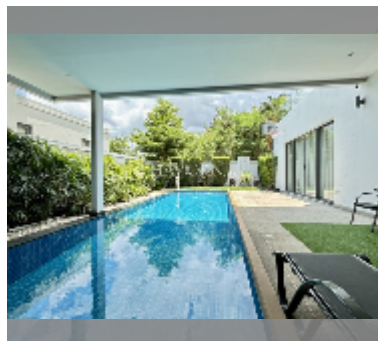

House For sale 4 bedroom 240 m² with land 453 m² in Palm Lakeside Villas, Pattaya

฿ 15,500,000

UNIT PARAMETERS:

UID	HS-5080
type	4 bedroom
size	240 m²
view	pool view
floors	2
quality	excellent
equipment: furniture, household appliances, kitchen appliances, television	

VILLAGE PARAMETERS:

district	East Pattaya
buildings	89
floors	2
built in	2020