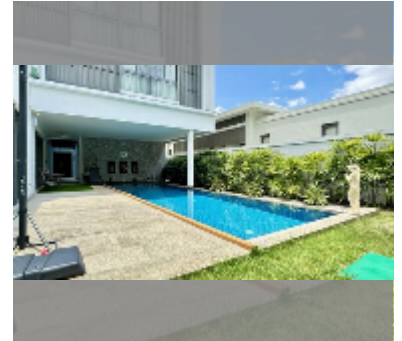

House For sale 4 bedroom 240 m² with land 453 m² in Palm Lakeside Villas, Pattaya

฿ 15,500,000

UNIT PARAMETERS:

UID	HS-5080
type	4 bedroom
size	240 m ²
view	pool view
floors	2
quality	excellent
equipment: furniture, household appliances, kitchen appliances, television	

VILLAGE PARAMETERS:

district	East Pattaya
buildings	89
floors	2
built in	2020

[details](#)