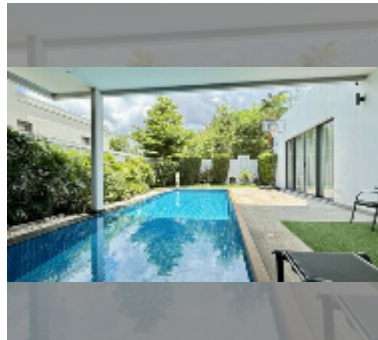

House For sale 4 bedroom 240 m² with land 453 m² in Palm Lakeside Villas, Pattaya

฿ 15,500,000

UNIT PARAMETERS:

UID	HS-5080
type	4 bedroom
size	240 m²
view	pool view
floors	2
quality	excellent
equipment: furniture, household appliances, kitchen appliances, television	

VILLAGE PARAMETERS:

district	East Pattaya
buildings	89
floors	2
built in	2020