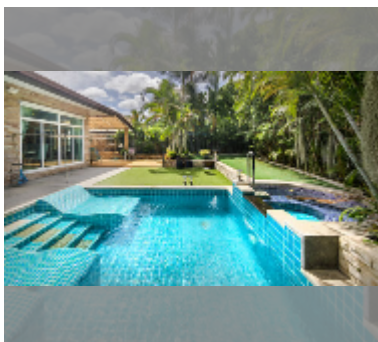

House For sale 3 bedroom 275 m² with land 554 m² in Baan Panalee, Pattaya

฿ 9,999,500

UNIT PARAMETERS:

UID	HS-5079
type	3 bedroom
size	275 m²
view	pool view
floors	1

VILLAGE PARAMETERS:

district	Huay Yai
floors	1