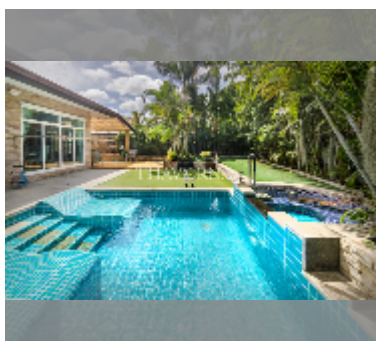

House For sale 3 bedroom 275 m² with land 554 m² in Baan Panalee, Pattaya

฿ 9,999,500

UNIT PARAMETERS:

UID	HS-5079
type	3 bedroom
size	275 m ²
view	pool view
floors	1

VILLAGE PARAMETERS:

district	Huay Yai
floors	1