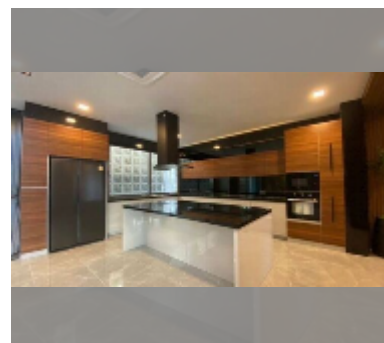

House For sale 5 bedroom 550 m² with land 450 m² in M Mountain Village, Pattaya

฿ 20,500,000

UNIT PARAMETERS:

UID	HS-5064
type	5 bedroom
size	550 m²
floors	2
equipment: furniture, air conditioner, television, refrigerator	

VILLAGE PARAMETERS:

district	East Pattaya