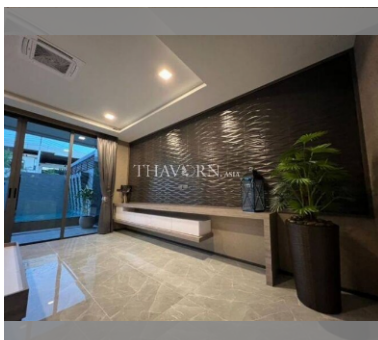

House For sale 5 bedroom 550 m² with land 450 m² in M Mountain Village, Pattaya

฿ 25,000,000

UNIT PARAMETERS:

UID	HS-5064
type	5 bedroom
size	550 m²
floors	2
quality	not chosen
equipment	furniture, air conditioner, television, refrigerator
transfer fee payer	50/50

VILLAGE PARAMETERS:

district	East Pattaya