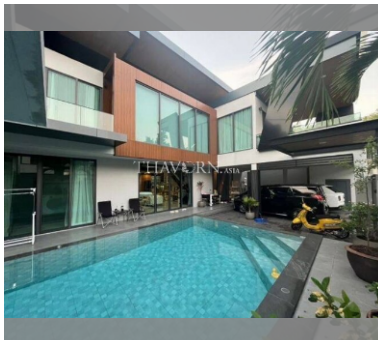

House For sale 5 bedroom 550 m² with land 450 m² in M Mountain Village, Pattaya

฿ 25,000,000

UNIT PARAMETERS:

UID	HS-5064
type	5 bedroom
size	550 m²
floors	2
quality	not chosen
equipment	furniture, air conditioner, television, refrigerator
transfer fee payer	50/50

VILLAGE PARAMETERS:

district	East Pattaya