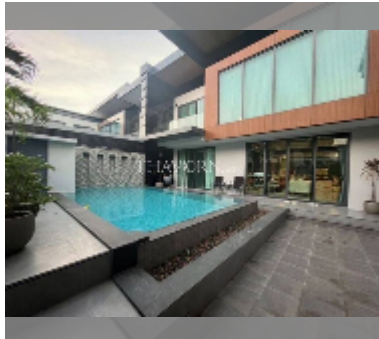

House For sale 5 bedroom 550 m² with land 450 m² in M Mountain Village, Pattaya

฿ 25,000,000

UNIT PARAMETERS:

UID	HS-5064
type	5 bedroom
size	550 m²
floors	2
equipment: furniture, air conditioner, television, refrigerator	

VILLAGE PARAMETERS:

district	East Pattaya