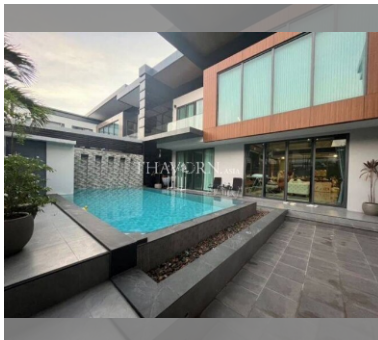

House For sale 5 bedroom 550 m² with land 450 m² in M Mountain Village, Pattaya

฿ 25,000,000

UNIT PARAMETERS:

UID	HS-5064
type	5 bedroom
size	550 m²
floors	2
quality	not chosen
equipment	furniture, air conditioner, television, refrigerator
transfer fee payer	50/50

VILLAGE PARAMETERS:

district	East Pattaya