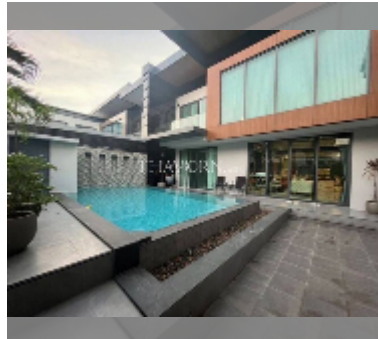

House For sale 5 bedroom 550 m² with land 450 m² in M Mountain Village, Pattaya

฿ 25,000,000

UNIT PARAMETERS:

UID	HS-5064
type	5 bedroom
size	550 m²
floors	2
equipment: furniture, air conditioner, television, refrigerator	

VILLAGE PARAMETERS:

district	East Pattaya