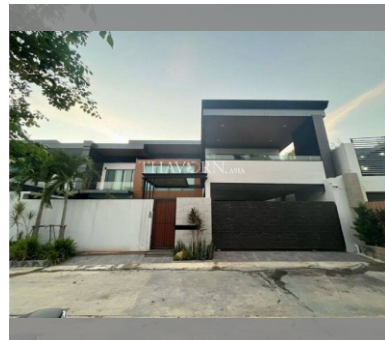

House For sale 5 bedroom 550 m² with land 450 m² in M Mountain Village, Pattaya

฿ 25,000,000

UNIT PARAMETERS:

UID	HS-5064
type	5 bedroom
size	550 m²
floors	2
quality	not chosen
equipment	furniture, air conditioner, television, refrigerator
transfer fee payer	50/50

VILLAGE PARAMETERS:

district	East Pattaya