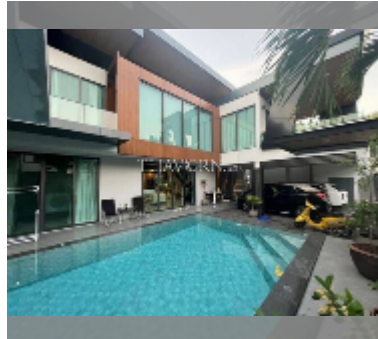

House For sale 5 bedroom 550 m² with land 450 m² in M Mountain Village, Pattaya

฿ 25,000,000

UNIT PARAMETERS:

UID	HS-5064
type	5 bedroom
size	550 m²
floors	2
equipment: furniture, air conditioner, television, refrigerator	

VILLAGE PARAMETERS:

district	East Pattaya