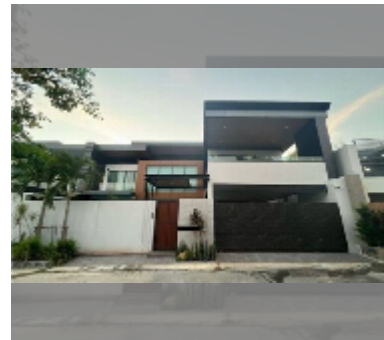

House For sale 5 bedroom 550 m² with land 450 m² in M Mountain Village, Pattaya

฿ 20,500,000

UNIT PARAMETERS:

UID	HS-5064
type	5 bedroom
size	550 m²
floors	2
equipment: furniture, air conditioner, television, refrigerator	

VILLAGE PARAMETERS:

district	East Pattaya