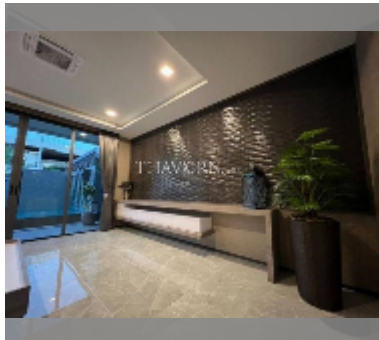

House For sale 5 bedroom 550 m² with land 450 m² in M Mountain Village, Pattaya

฿ 25,000,000

UNIT PARAMETERS:

UID	HS-5064
type	5 bedroom
size	550 m²
floors	2
equipment: furniture, air conditioner, television, refrigerator	

VILLAGE PARAMETERS:

district	East Pattaya