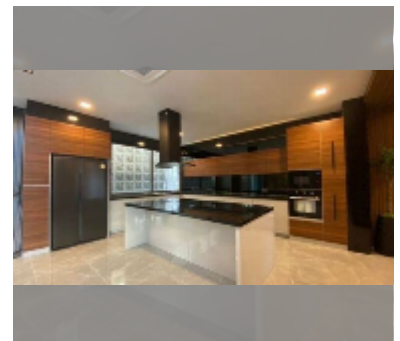

House For sale 5 bedroom 550 m² with land 450 m² in M Mountain Village, Pattaya

฿ 20,500,000

UNIT PARAMETERS:

UID	HS-5064
type	5 bedroom
size	550 m²
floors	2
equipment: furniture, air conditioner, television, refrigerator	

VILLAGE PARAMETERS:

district	East Pattaya