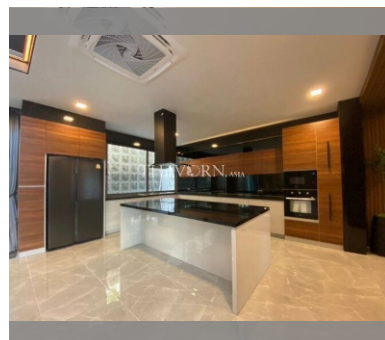

House For sale 5 bedroom 550 m² with land 450 m² in M Mountain Village, Pattaya

฿ 25,000,000

UNIT PARAMETERS:

UID	HS-5064
type	5 bedroom
size	550 m²
floors	2
quality	not chosen
equipment	furniture, air conditioner, television, refrigerator
transfer fee payer	50/50

VILLAGE PARAMETERS:

district	East Pattaya