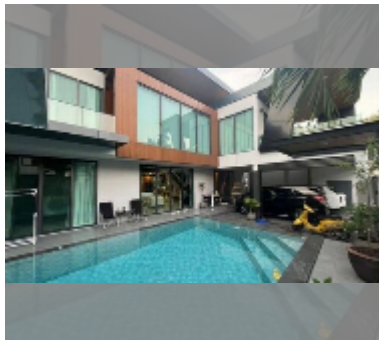

House For sale 5 bedroom 550 m² with land 450 m² in M Mountain Village, Pattaya

฿ 20,500,000

UNIT PARAMETERS:

UID	HS-5064
type	5 bedroom
size	550 m²
floors	2
equipment: furniture, air conditioner, television, refrigerator	

VILLAGE PARAMETERS:

district	East Pattaya