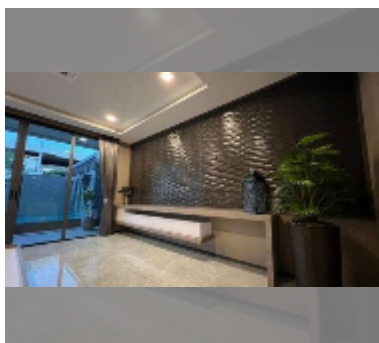

House For sale 5 bedroom 550 m² with land 450 m² in M Mountain Village, Pattaya

฿ 20,500,000

UNIT PARAMETERS:

UID	HS-5064
type	5 bedroom
size	550 m²
floors	2
equipment: furniture, air conditioner, television, refrigerator	

VILLAGE PARAMETERS:

district	East Pattaya