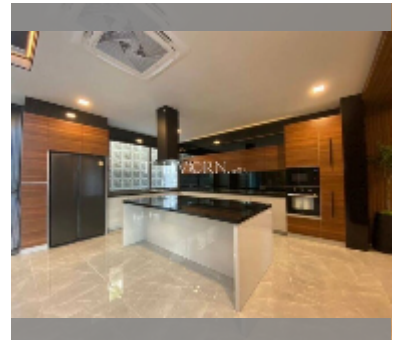

House For sale 5 bedroom 550 m² with land 450 m² in M Mountain Village, Pattaya

฿ 25,000,000

UNIT PARAMETERS:

UID	HS-5064
type	5 bedroom
size	550 m²
floors	2
equipment: furniture, air conditioner, television, refrigerator	

VILLAGE PARAMETERS:

district	East Pattaya