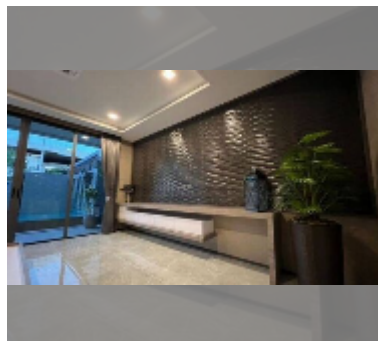

House For sale 5 bedroom 550 m² with land 450 m² in M Mountain Village, Pattaya

฿ 20,500,000

UNIT PARAMETERS:

UID	HS-5064
type	5 bedroom
size	550 m²
floors	2
equipment: furniture, air conditioner, television, refrigerator	

VILLAGE PARAMETERS:

district	East Pattaya