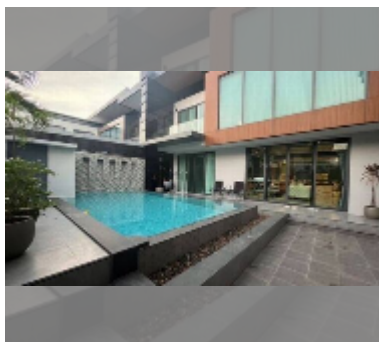

House For sale 5 bedroom 550 m² with land 450 m² in M Mountain Village, Pattaya

฿ 20,500,000

UNIT PARAMETERS:

UID	HS-5064
type	5 bedroom
size	550 m²
floors	2
equipment: furniture, air conditioner, television, refrigerator	

VILLAGE PARAMETERS:

district	East Pattaya