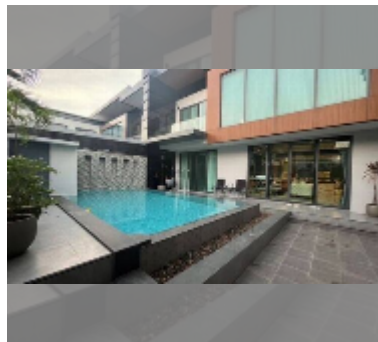

House For sale 5 bedroom 550 m² with land 450 m² in M Mountain Village, Pattaya

฿ 20,500,000

UNIT PARAMETERS:

UID	HS-5064
type	5 bedroom
size	550 m²
floors	2
equipment: furniture, air conditioner, television, refrigerator	

VILLAGE PARAMETERS:

district	East Pattaya