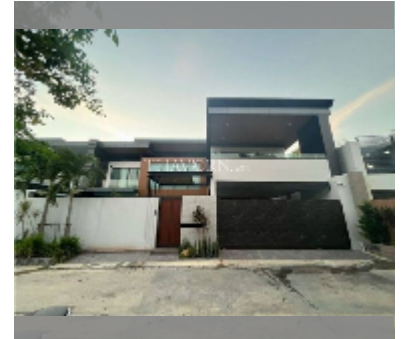

House For sale 5 bedroom 550 m² with land 450 m² in M Mountain Village, Pattaya

฿ 25,000,000

UNIT PARAMETERS:

UID	HS-5064
type	5 bedroom
size	550 m²
floors	2
equipment: furniture, air conditioner, television, refrigerator	

VILLAGE PARAMETERS:

district	East Pattaya