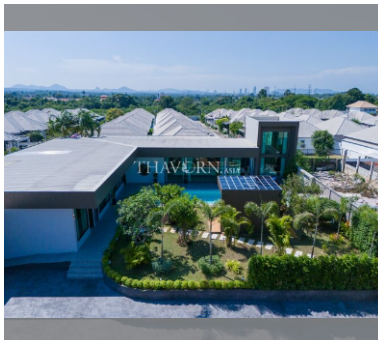

House For sale 6 bedroom 550 m² with land 1080 m² , Pattaya

฿ 35,000,000

UNIT PARAMETERS:

UID	HS-5056
type	6 bedroom
size	550 m²
floors	1
quality	excellent
equipment	furniture, household appliances, kitchen appliances, air conditioner, television, refrigerator

VILLAGE PARAMETERS: