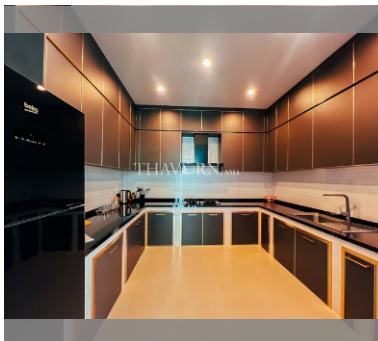

House For sale 6 bedroom 550 m² with land 1080 m² , Pattaya

฿ 35,000,000

UNIT PARAMETERS:

UID	HS-5056
type	6 bedroom
size	550 m²
floors	1
quality	excellent
equipment	furniture, household appliances, kitchen appliances, air conditioner, television, refrigerator

VILLAGE PARAMETERS: