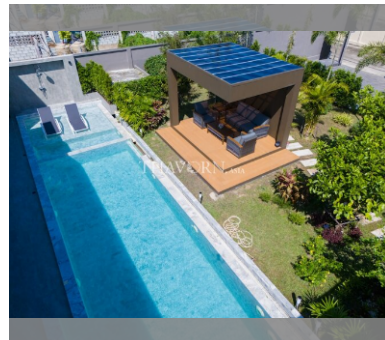

House For sale 6 bedroom 550 m² with land 1080 m² , Pattaya

฿ 35,000,000

UNIT PARAMETERS:

UID	HS-5056
type	6 bedroom
size	550 m²
floors	1
quality	excellent
equipment	furniture, household appliances, kitchen appliances, air conditioner, television, refrigerator

VILLAGE PARAMETERS: