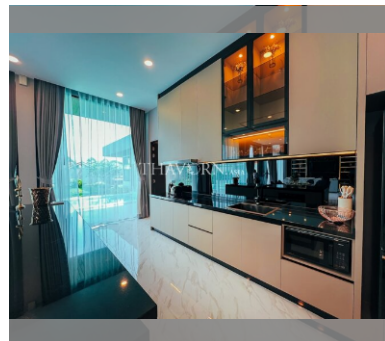

House For sale 6 bedroom 550 m² with land 1080 m² , Pattaya

฿ 35,000,000

UNIT PARAMETERS:

UID	HS-5056
type	6 bedroom
size	550 m²
floors	1
quality	excellent
equipment	furniture, household appliances, kitchen appliances, air conditioner, television, refrigerator

VILLAGE PARAMETERS: