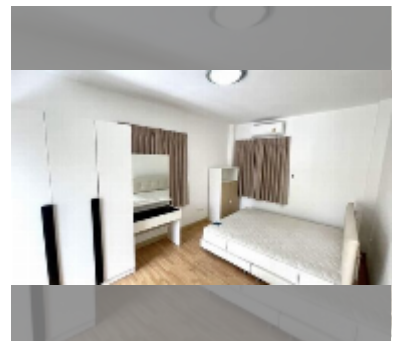

House For sale 3 bedroom 210 m² with land 248 m² in Tropical Village, Pattaya

฿ 6,100,000

UNIT PARAMETERS:

UID	HS-5055
type	3 bedroom
size	210 m ²
floors	2

VILLAGE PARAMETERS:

district	East Pattaya
built in	2008