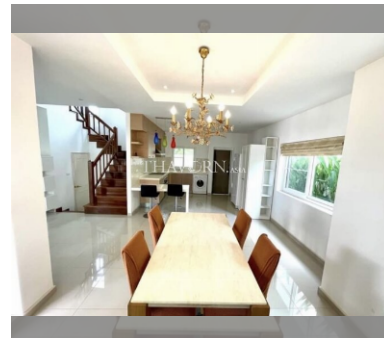

House For sale 3 bedroom 210 m² with land 62 m² in Tropical Village, Pattaya

฿ 6,150,000

UNIT PARAMETERS:

UID	HS-5055
type	3 bedroom
size	210 m²
floors	2
quality	not chosen
transfer fee payer	On seller

VILLAGE PARAMETERS:

district	East Pattaya
built in	2008