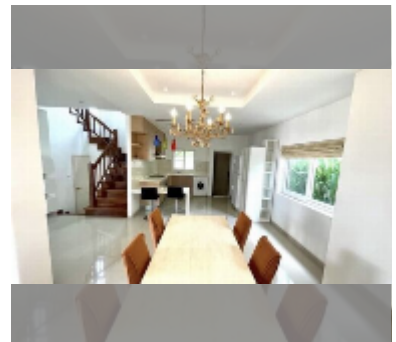

House For sale 3 bedroom 210 m² with land 248 m² in Tropical Village, Pattaya

฿ 6,100,000

UNIT PARAMETERS:

UID	HS-5055
type	3 bedroom
size	210 m ²
floors	2

VILLAGE PARAMETERS:

district	East Pattaya
built in	2008