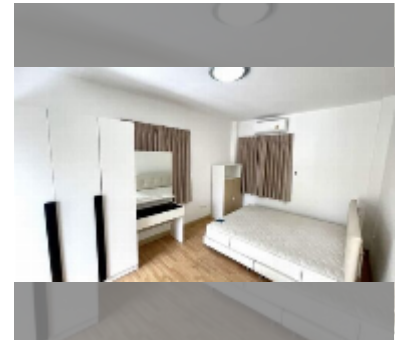

House For sale 3 bedroom 210 m² with land 248 m² in Tropical Village, Pattaya

฿ 6,300,000

UNIT PARAMETERS:

UID	HS-5055
type	3 bedroom
size	210 m ²
floors	2

VILLAGE PARAMETERS:

district	East Pattaya
built in	2008