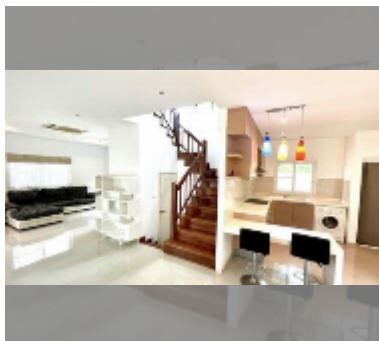

House For sale 3 bedroom 210 m² with land 248 m² in Tropical Village, Pattaya

฿ 6,100,000

UNIT PARAMETERS:

UID	HS-5055
type	3 bedroom
size	210 m ²
floors	2

VILLAGE PARAMETERS:

district	East Pattaya
built in	2008