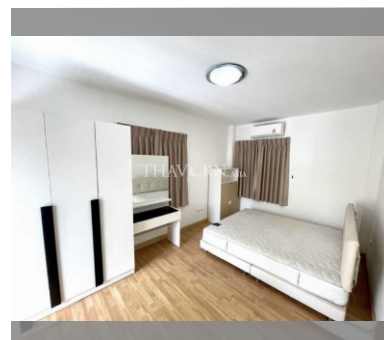

House For sale 3 bedroom 210 m² with land 62 m² in Tropical Village, Pattaya

฿ 6,150,000

UNIT PARAMETERS:

UID	HS-5055
type	3 bedroom
size	210 m²
floors	2
quality	not chosen
transfer fee payer	On seller

VILLAGE PARAMETERS:

district	East Pattaya
built in	2008