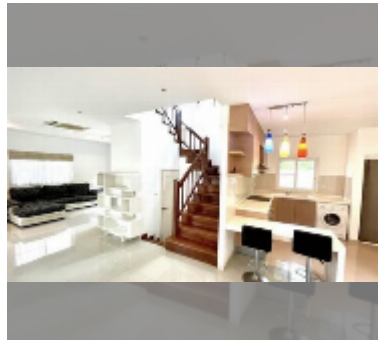

House For sale 3 bedroom 210 m² with land 248 m² in Tropical Village, Pattaya

฿ 6,300,000

UNIT PARAMETERS:

UID	HS-5055
type	3 bedroom
size	210 m ²
floors	2

VILLAGE PARAMETERS:

district	East Pattaya
built in	2008