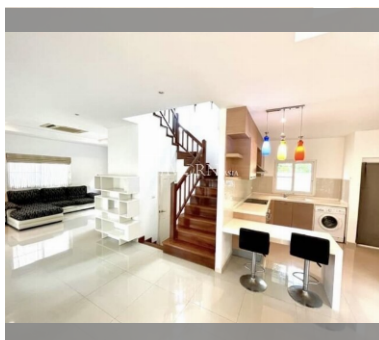

House For sale 3 bedroom 210 m² with land 62 m² in Tropical Village, Pattaya

฿ 6,150,000

UNIT PARAMETERS:

UID	HS-5055
type	3 bedroom
size	210 m²
floors	2
quality	not chosen
transfer fee payer	On seller

VILLAGE PARAMETERS:

district	East Pattaya
built in	2008