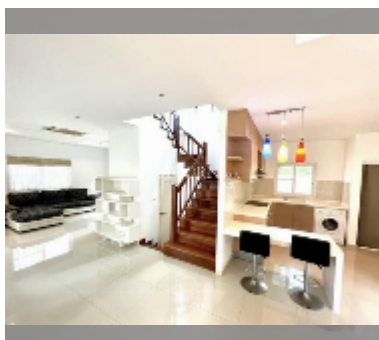

## House For sale 3 bedroom 210 m<sup>2</sup> with land 248 m<sup>2</sup> in Tropical Village, Pattaya

**฿ 6,300,000**

**UNIT PARAMETERS:**

UID	HS-5055
type	3 bedroom
size	210 m <sup>2</sup>
floors	2

**VILLAGE PARAMETERS:**