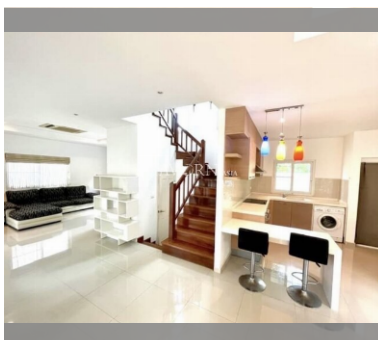

House For sale 3 bedroom 210 m² with land 62 m² in Tropical Village, Pattaya

฿ 6,150,000

UNIT PARAMETERS:

UID	HS-5055
type	3 bedroom
size	210 m²
floors	2
quality	not chosen
transfer fee payer	On seller

VILLAGE PARAMETERS:

district	East Pattaya
built in	2008