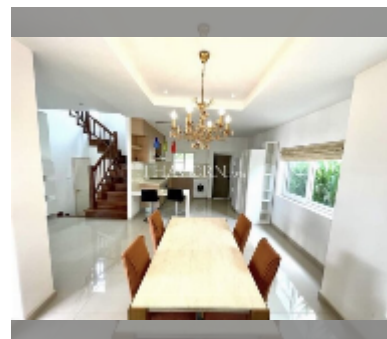

House For sale 3 bedroom 210 m² with land 248 m² in Tropical Village, Pattaya

฿ 6,300,000

UNIT PARAMETERS:

UID	HS-5055
type	3 bedroom
size	210 m²
floors	2

VILLAGE PARAMETERS:

district	East Pattaya
built in	2008