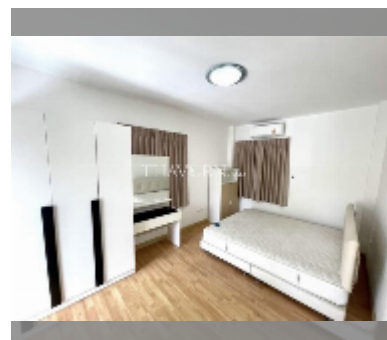

House For sale 3 bedroom 210 m² with land 248 m² in Tropical Village, Pattaya

฿ 6,300,000

UNIT PARAMETERS:

UID	HS-5055
type	3 bedroom
size	210 m²
floors	2

VILLAGE PARAMETERS:

district	East Pattaya
built in	2008