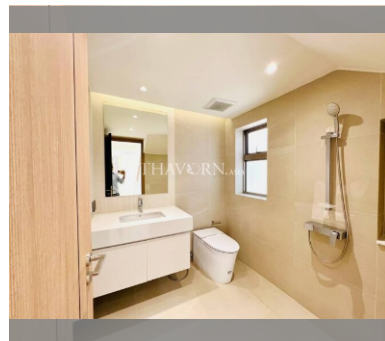

House For sale 4 bedroom 213 m² with land 254.8 m² in Horizon By Patta, Pattaya

฿ 10,990,000

UNIT PARAMETERS:

UID	HS-5048
type	4 bedroom
size	213 m²
floors	2
quality	excellent
equipment	furniture, kitchen appliances, air conditioner, washing-machine, dishwasher, refrigerator
transfer fee payer	50/50

VILLAGE PARAMETERS:

district	East Pattaya