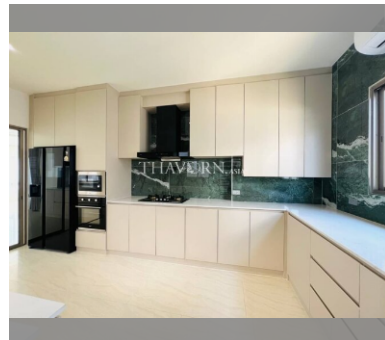

House For sale 4 bedroom 213 m² with land 254.8 m² in Horizon By Patta, Pattaya

฿ 10,990,000

UNIT PARAMETERS:

UID	HS-5048
type	4 bedroom
size	213 m²
floors	2
quality	excellent
equipment	furniture, kitchen appliances, air conditioner, washing-machine, dishwasher, refrigerator
transfer fee payer	50/50

VILLAGE PARAMETERS:

district	East Pattaya