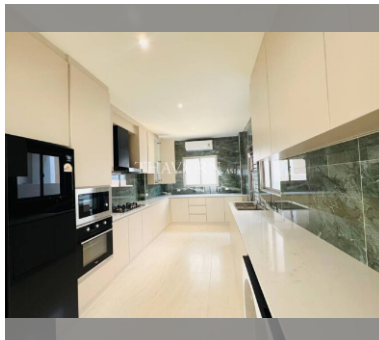

House For sale 4 bedroom 213 m² with land 254.8 m² in Horizon By Patta, Pattaya

฿ 10,990,000

UNIT PARAMETERS:

UID	HS-5048
type	4 bedroom
size	213 m²
floors	2
quality	excellent
equipment	furniture, kitchen appliances, air conditioner, washing-machine, dishwasher, refrigerator
transfer fee payer	50/50

VILLAGE PARAMETERS:

district	East Pattaya