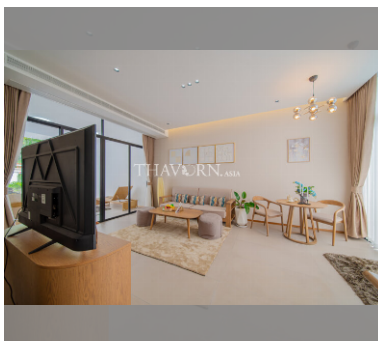

House For sale 2 bedroom 151 m² with land 106.4 m² in Maxx Pattaya Manor Villa & Hotel, Pattaya

฿ 4,990,000

UNIT PARAMETERS:

UID	HS-5045
type	2 bedroom
size	151 m²
floors	2
quality	good

VILLAGE PARAMETERS:

district	Huay Yai
built in	2025