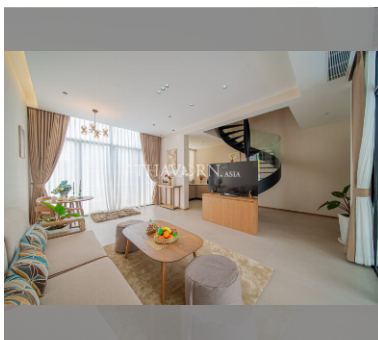

House For sale 2 bedroom 151 m² with land 106.4 m² in Maxx Pattaya Manor Villa & Hotel, Pattaya

฿ 4,990,000

UNIT PARAMETERS:

UID	HS-5045
type	2 bedroom
size	151 m²
floors	2
quality	good

VILLAGE PARAMETERS:

district	Huay Yai
built in	2025