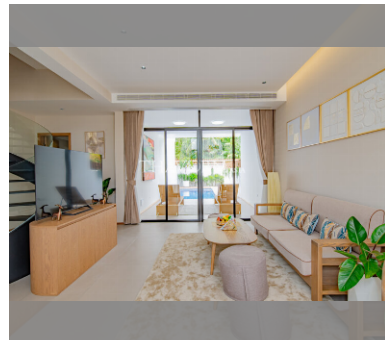

House For sale 2 bedroom 151 m² with land 106.4 m² in Maxx Pattaya Manor Villa & Hotel, Pattaya

฿ 4,990,000

UNIT PARAMETERS:

UID	HS-5045
type	2 bedroom
size	151 m²
floors	2
quality	good

VILLAGE PARAMETERS:

district	Huay Yai
built in	2025