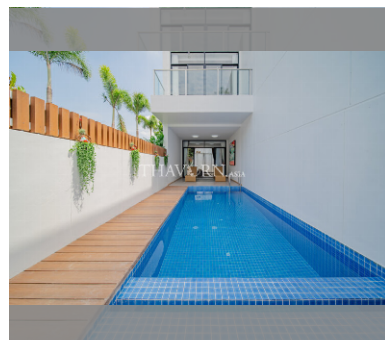

House For sale 2 bedroom 151 m² with land 106.4 m² in Maxx Pattaya Manor Villa & Hotel, Pattaya

฿ 4,990,000

UNIT PARAMETERS:

UID	HS-5045
type	2 bedroom
size	151 m²
floors	2
quality	good

VILLAGE PARAMETERS:

district	Huay Yai
built in	2025