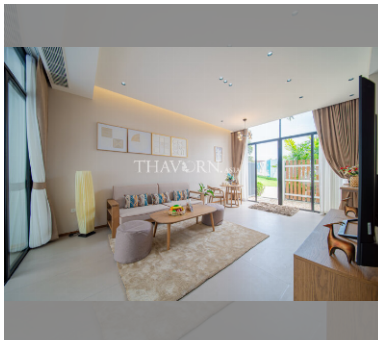

House For sale 2 bedroom 151 m² with land 106.4 m² in Maxx Pattaya Manor Villa & Hotel, Pattaya

฿ 4,990,000

UNIT PARAMETERS:

UID	HS-5045
type	2 bedroom
size	151 m²
floors	2
quality	good

VILLAGE PARAMETERS:

district	Huay Yai
built in	2025