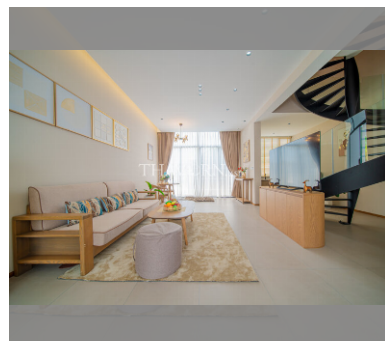

House For sale 2 bedroom 151 m² with land 106.4 m² in Maxx Pattaya Manor Villa & Hotel, Pattaya

฿ 4,990,000

UNIT PARAMETERS:

UID	HS-5045
type	2 bedroom
size	151 m²
floors	2
quality	good

VILLAGE PARAMETERS:

district	Huay Yai
built in	2025