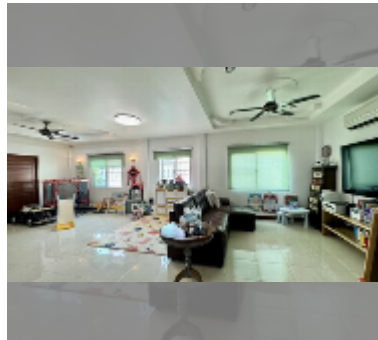

House For sale 4 bedroom 300 m² with land 400 m² in Pattaya Park Hill, Pattaya

฿ 5,900,000

UNIT PARAMETERS:

UID	HS-5037
type	4 bedroom
size	300 m²
view	garden view
floors	2
quality	good
equipment: kitchen appliances, air conditioner, washing-machine	
online viewing	yes

VILLAGE PARAMETERS:

district	East Pattaya
built in	2009