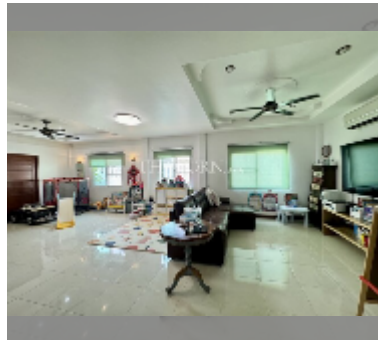

House For sale 4 bedroom 300 m² with land 400 m² in Pattaya Park Hill, Pattaya

฿ 5,900,000

UNIT PARAMETERS:

UID	HS-5037
type	4 bedroom
size	300 m²
view	garden view
floors	2
quality	good
equipment: kitchen appliances, air conditioner, washing-machine	
online viewing	yes

VILLAGE PARAMETERS:

district	East Pattaya
built in	2009