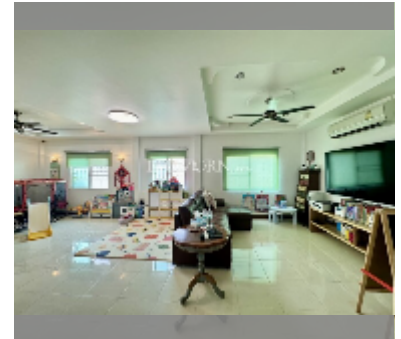

House For sale 4 bedroom 300 m² with land 400 m² in Pattaya Park Hill, Pattaya

฿ 5,900,000

UNIT PARAMETERS:

UID	HS-5037
type	4 bedroom
size	300 m²
view	garden view
floors	2
quality	good
equipment: kitchen appliances, air conditioner, washing-machine	
online viewing	yes

VILLAGE PARAMETERS:

district	East Pattaya
built in	2009