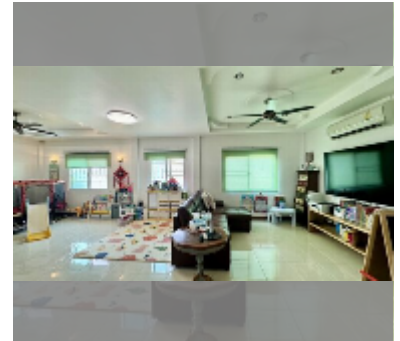

House For sale 4 bedroom 300 m² with land 400 m² in Pattaya Park Hill, Pattaya

฿ 5,900,000

UNIT PARAMETERS:

UID	HS-5037
type	4 bedroom
size	300 m²
view	garden view
floors	2
quality	good
equipment: kitchen appliances, air conditioner, washing-machine	
online viewing	yes

VILLAGE PARAMETERS:

district	East Pattaya
built in	2009