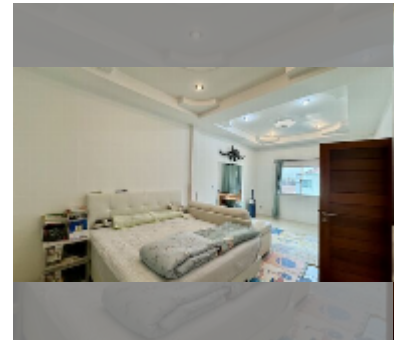

House For sale 4 bedroom 300 m² with land 400 m² in Pattaya Park Hill, Pattaya

฿ 5,900,000

UNIT PARAMETERS:

UID	HS-5037
type	4 bedroom
size	300 m²
view	garden view
floors	2
quality	good
equipment: kitchen appliances, air conditioner, washing-machine	
online viewing	yes

VILLAGE PARAMETERS:

district	East Pattaya
built in	2009