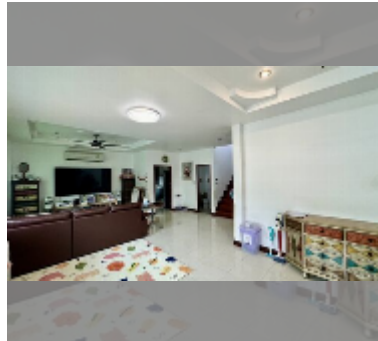

House For sale 4 bedroom 300 m² with land 400 m² in Pattaya Park Hill, Pattaya

฿ 5,900,000

UNIT PARAMETERS:

UID	HS-5037
type	4 bedroom
size	300 m²
view	garden view
floors	2
quality	good
equipment: kitchen appliances, air conditioner, washing-machine	
online viewing	yes

VILLAGE PARAMETERS:

district	East Pattaya
built in	2009