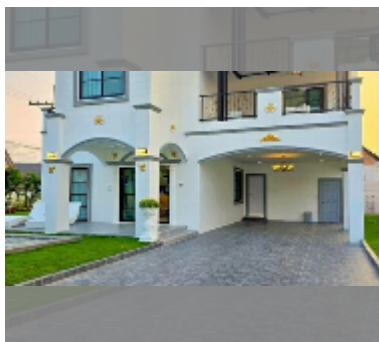

House For sale 4 bedroom 486 m² with land 704 m² , Pattaya

฿ 16,900,000

UNIT PARAMETERS:

UID	HS-5035
type	4 bedroom
size	486 m ²
view	city view
floors	2

PROJECT PARAMETERS:

details