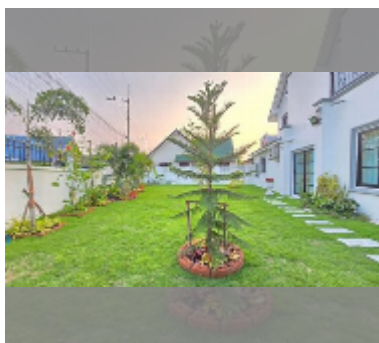

House For sale 4 bedroom 486 m² with land 704 m² , Pattaya

฿ 16,900,000

UNIT PARAMETERS:

UID	HS-5035
type	4 bedroom
size	486 m ²
view	city view
floors	2

PROJECT PARAMETERS:

details