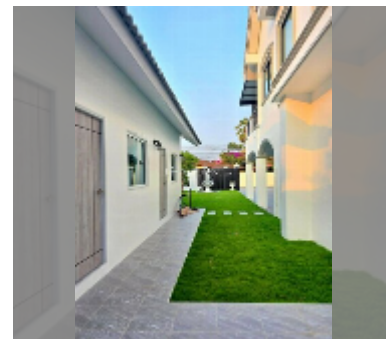

## House For sale 4 bedroom 486 m<sup>2</sup> with land 704 m<sup>2</sup> , Pattaya

**฿ 16,900,000**

UNIT PARAMETERS:

UID	HS-5035
type	4 bedroom
size	486 m <sup>2</sup>
view	city view
floors	2

PROJECT PARAMETERS: