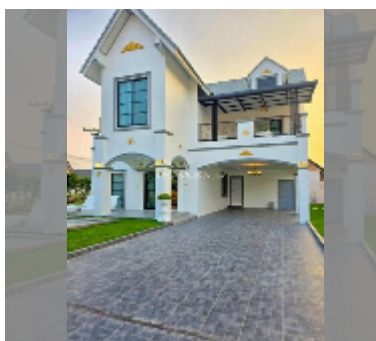

## House For sale 4 bedroom 486 m<sup>2</sup> with land 704 m<sup>2</sup> , Pattaya

**฿ 16,900,000**

UNIT PARAMETERS:

UID	HS-5035
type	4 bedroom
size	486 m <sup>2</sup>
view	city view
floors	2

PROJECT PARAMETERS: