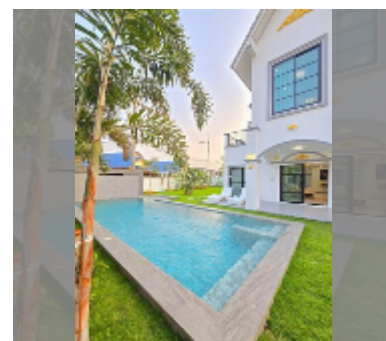

## House For sale 4 bedroom 486 m<sup>2</sup> with land 704 m<sup>2</sup> , Pattaya

**฿ 16,900,000**

UNIT PARAMETERS:

UID	HS-5035
type	4 bedroom
size	486 m <sup>2</sup>
view	city view
floors	2

PROJECT PARAMETERS: