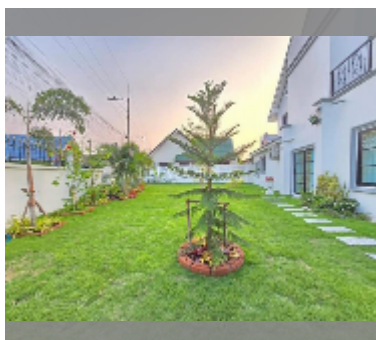

## House For sale 4 bedroom 486 m<sup>2</sup> with land 704 m<sup>2</sup> , Pattaya

**฿ 16,900,000**

UNIT PARAMETERS:

UID	HS-5035
type	4 bedroom
size	486 m <sup>2</sup>
view	city view
floors	2

PROJECT PARAMETERS: