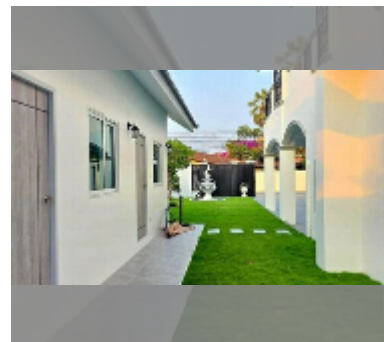

House For sale 4 bedroom 486 m² with land 704 m² , Pattaya

฿ 16,900,000

UNIT PARAMETERS:

UID	HS-5035
type	4 bedroom
size	486 m ²
view	city view
floors	2

PROJECT PARAMETERS:

details