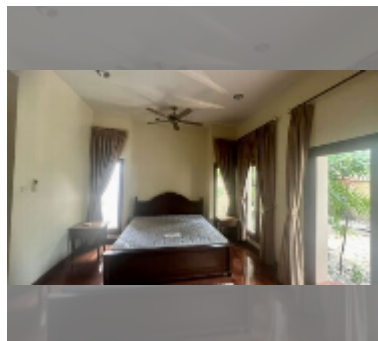

House For sale 2 bedroom 150 m² with land 472 m² in View Talay Marina, Pattaya

฿ 20,400,000

UNIT PARAMETERS:

UID	HS-5033
type	2 bedroom
size	150 m ²
floors	1

VILLAGE PARAMETERS:

district	Na Jomtien
built in	2004
maintenance	฿ 56,640/year