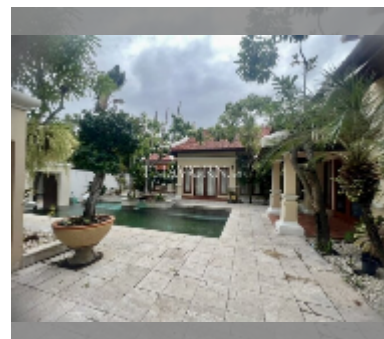

House For sale 2 bedroom 150 m² with land 472 m² in View Talay Marina, Pattaya

฿ 19,425,000

UNIT PARAMETERS:

UID	HS-5033
type	2 bedroom
size	150 m ²
floors	1

VILLAGE PARAMETERS:

district	Na Jomtien
built in	2004
maintenance	฿ 56,640/year