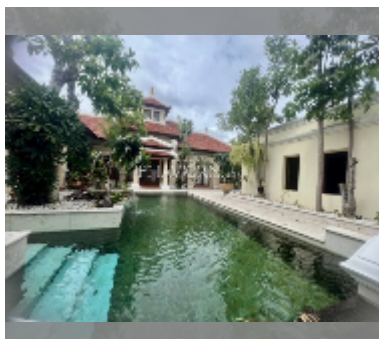

House For sale 2 bedroom 150 m² with land 472 m² in View Talay Marina, Pattaya

฿ 19,425,000

UNIT PARAMETERS:

UID	HS-5033
type	2 bedroom
size	150 m ²
floors	1

VILLAGE PARAMETERS:

district	Na Jomtien
built in	2004
maintenance	฿ 56,640/year