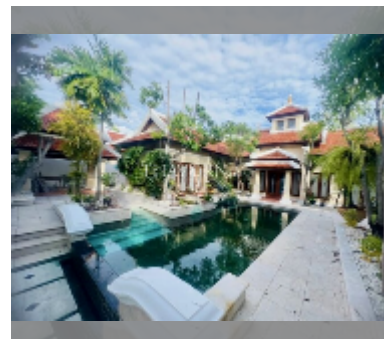

House For sale 2 bedroom 150 m² with land 472 m² in View Talay Marina, Pattaya

฿ 19,425,000

UNIT PARAMETERS:

UID	HS-5033
type	2 bedroom
size	150 m ²
floors	1

VILLAGE PARAMETERS:

district	Na Jomtien
built in	2004
maintenance	฿ 56,640/year