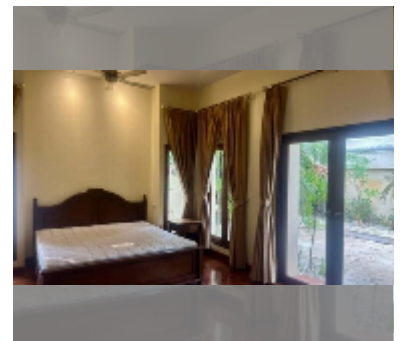

House For sale 2 bedroom 150 m² with land 472 m² in View Talay Marina, Pattaya

฿ 20,400,000

UNIT PARAMETERS:

UID	HS-5033
type	2 bedroom
size	150 m ²
floors	1

VILLAGE PARAMETERS:

district	Na Jomtien
built in	2004
maintenance	฿ 56,640/year