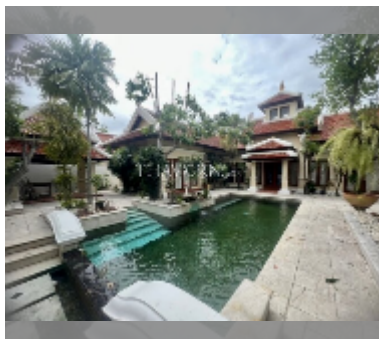

House For sale 2 bedroom 150 m² with land 472 m² in View Talay Marina, Pattaya

฿ 19,425,000

UNIT PARAMETERS:

UID	HS-5033
type	2 bedroom
size	150 m ²
floors	1

VILLAGE PARAMETERS:

district	Na Jomtien
built in	2004
maintenance	฿ 56,640/year