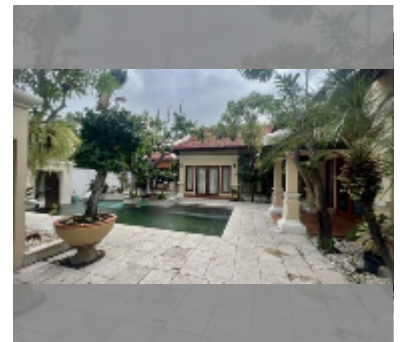

House For sale 2 bedroom 150 m² with land 472 m² in View Talay Marina, Pattaya

฿ 20,400,000

UNIT PARAMETERS:

UID	HS-5033
type	2 bedroom
size	150 m ²
floors	1

VILLAGE PARAMETERS:

district	Na Jomtien
built in	2004
maintenance	฿ 56,640/year