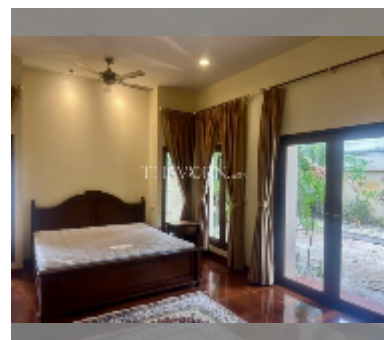

House For sale 2 bedroom 150 m² with land 472 m² in View Talay Marina, Pattaya

฿ 19,425,000

UNIT PARAMETERS:

UID	HS-5033
type	2 bedroom
size	150 m ²
floors	1

VILLAGE PARAMETERS:

district	Na Jomtien
built in	2004
maintenance	฿ 56,640/year