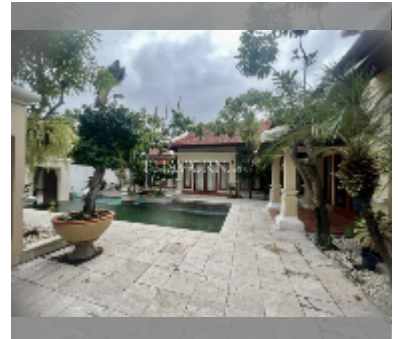

House For sale 2 bedroom 150 m² with land 472 m² in View Talay Marina, Pattaya

฿ 20,400,000

UNIT PARAMETERS:

UID	HS-5033
type	2 bedroom
size	150 m ²
floors	1

VILLAGE PARAMETERS:

district	Na Jomtien
built in	2004
maintenance	฿ 56,640/year