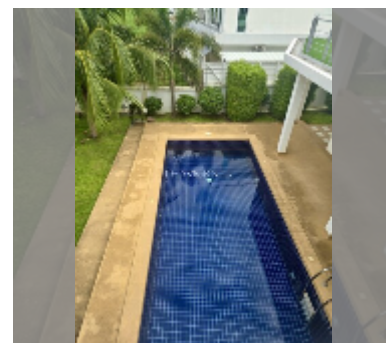

House For sale 4 bedroom 320 m² with land 580 m² in Mountain Village 2, Pattaya

฿ 13,520,000

UNIT PARAMETERS:

UID	HS-5032
type	4 bedroom
size	320 m ²
floors	2

VILLAGE PARAMETERS:

district	Bang Saray
buildings	1
built in	2016