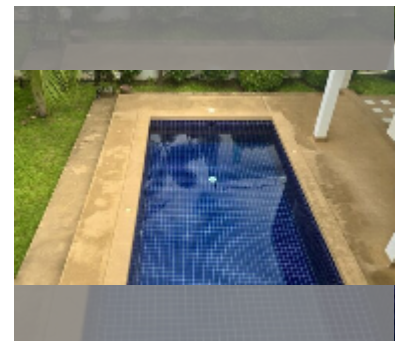

House For sale 4 bedroom 320 m² with land 580 m² in Mountain Village 2, Pattaya

฿ 13,520,000

UNIT PARAMETERS:

UID	HS-5032
type	4 bedroom
size	320 m²
floors	2

VILLAGE PARAMETERS:

district	Bang Saray
buildings	1
built in	2016