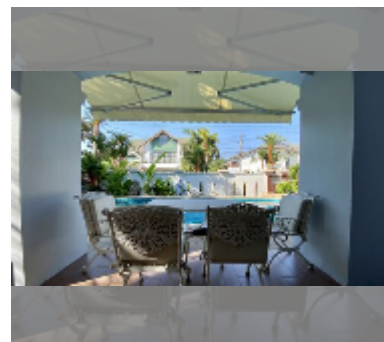

House For sale 4 bedroom 268 m² with land 360 m² in Central Park 4, Pattaya

฿ 9,900,000

UNIT PARAMETERS:

UID	HS-5020
type	4 bedroom
size	268 m ²
floors	2

VILLAGE PARAMETERS:

district	East Pattaya
built in	2014