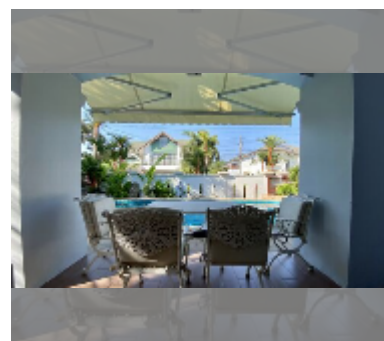

House For sale 4 bedroom 268 m² with land 360 m² in Central Park 4, Pattaya

฿ 9,900,000

UNIT PARAMETERS:

UID	HS-5020
type	4 bedroom
size	268 m ²
floors	2

VILLAGE PARAMETERS:

district	East Pattaya
built in	2014