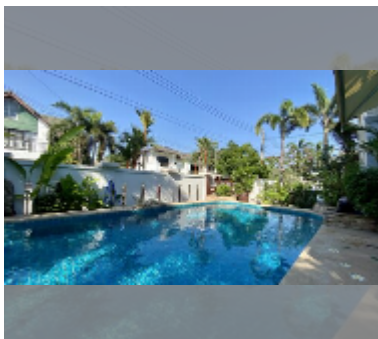

House For sale 4 bedroom 268 m² with land 360 m² in Central Park 4, Pattaya

฿ 9,900,000

UNIT PARAMETERS:

UID	HS-5020
type	4 bedroom
size	268 m ²
floors	2

VILLAGE PARAMETERS:

district	East Pattaya
built in	2014