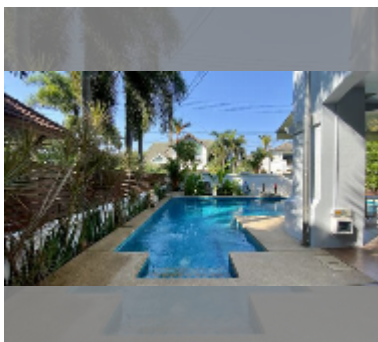

House For sale 4 bedroom 268 m² with land 360 m² in Central Park 4, Pattaya

฿ 9,900,000

UNIT PARAMETERS:

UID	HS-5020
type	4 bedroom
size	268 m ²
floors	2

VILLAGE PARAMETERS:

district	East Pattaya
built in	2014