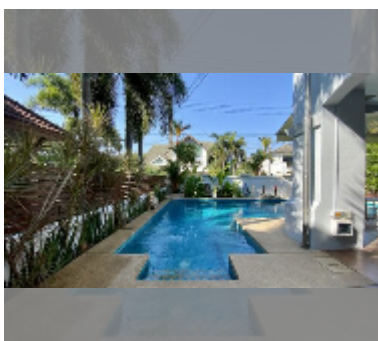

House For sale 4 bedroom 268 m² with land 360 m² in Central Park 4, Pattaya

฿ 9,900,000

UNIT PARAMETERS:

UID	HS-5020
type	4 bedroom
size	268 m ²
floors	2

VILLAGE PARAMETERS:

district	East Pattaya
built in	2014