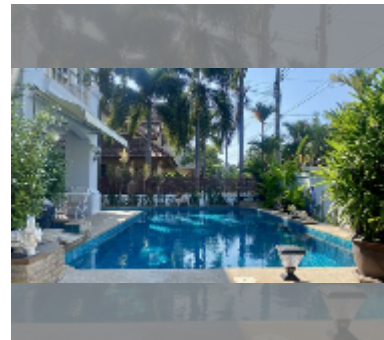

House For sale 4 bedroom 268 m² with land 360 m² in Central Park 4, Pattaya

฿ 9,900,000

UNIT PARAMETERS:

UID	HS-5020
type	4 bedroom
size	268 m ²
floors	2

VILLAGE PARAMETERS:

district	East Pattaya
built in	2014