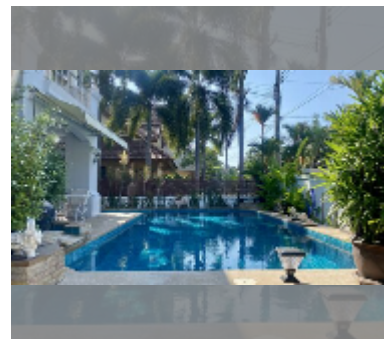

House For sale 4 bedroom 268 m² with land 360 m² in Central Park 4, Pattaya

฿ 9,900,000

UNIT PARAMETERS:

UID	HS-5020
type	4 bedroom
size	268 m ²
floors	2

VILLAGE PARAMETERS:

district	East Pattaya
built in	2014