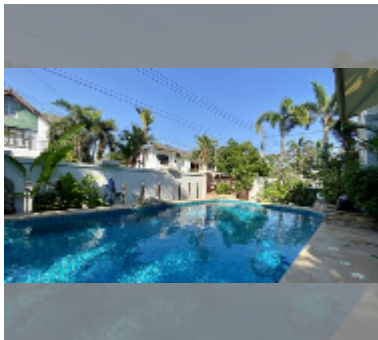

House For sale 4 bedroom 268 m² with land 360 m² in Central Park 4, Pattaya

฿ 9,900,000

UNIT PARAMETERS:

UID	HS-5020
type	4 bedroom
size	268 m ²
floors	2

VILLAGE PARAMETERS:

district	East Pattaya
built in	2014