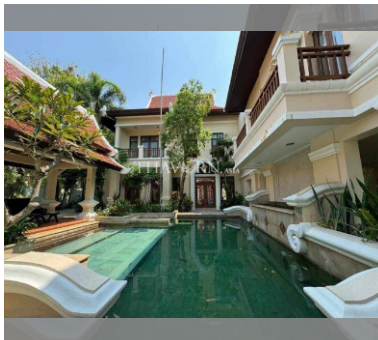

House For sale 3 bedroom 380 m² with land 556 m² in View Thale Marina, Pattaya

฿ 25,900,000

UNIT PARAMETERS:

UID	HS-5018
type	3 bedroom
size	380 m²
floors	2
quality	not chosen
transfer fee payer	Seller 50/ Buyer 50

VILLAGE PARAMETERS:

district	Na Jomtien
built in	2004