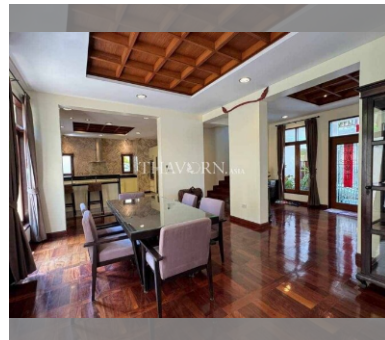

House For sale 3 bedroom 380 m² with land 556 m² in View Thale Marina, Pattaya

฿ 25,900,000

UNIT PARAMETERS:

UID	HS-5018
type	3 bedroom
size	380 m²
floors	2
quality	not chosen
transfer fee payer	Seller 50/ Buyer 50

VILLAGE PARAMETERS:

district	Na Jomtien
built in	2004