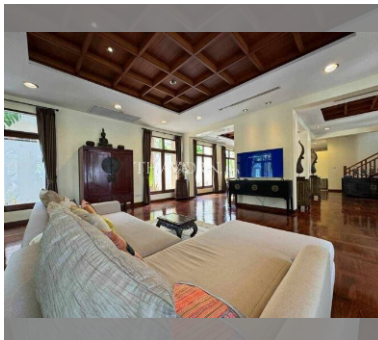

House For sale 3 bedroom 380 m² with land 556 m² in View Thale Marina, Pattaya

฿ 25,900,000

UNIT PARAMETERS:

UID	HS-5018
type	3 bedroom
size	380 m²
floors	2
quality	not chosen
transfer fee payer	Seller 50/ Buyer 50

VILLAGE PARAMETERS:

district	Na Jomtien
built in	2004