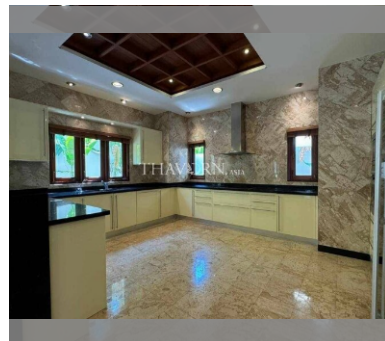

House For sale 3 bedroom 380 m² with land 556 m² in View Thale Marina, Pattaya

฿ 25,900,000

UNIT PARAMETERS:

UID	HS-5018
type	3 bedroom
size	380 m²
floors	2
quality	not chosen
transfer fee payer	Seller 50/ Buyer 50

VILLAGE PARAMETERS:

district	Na Jomtien
built in	2004