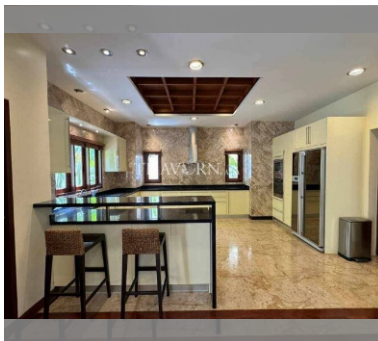

House For sale 3 bedroom 380 m² with land 556 m² in View Thale Marina, Pattaya

฿ 25,900,000

UNIT PARAMETERS:

UID	HS-5018
type	3 bedroom
size	380 m²
floors	2
quality	not chosen
transfer fee payer	Seller 50/ Buyer 50

VILLAGE PARAMETERS:

district	Na Jomtien
built in	2004