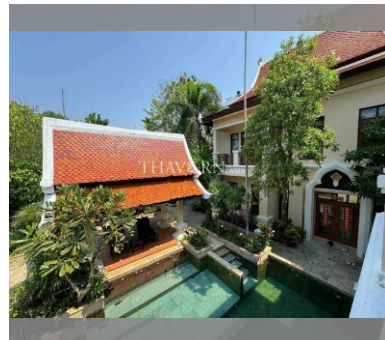

House For sale 3 bedroom 380 m² with land 556 m² in View Thale Marina, Pattaya

฿ 25,900,000

UNIT PARAMETERS:

UID	HS-5018
type	3 bedroom
size	380 m ²
floors	2
quality	not chosen
transfer fee payer	Seller 50/ Buyer 50

VILLAGE PARAMETERS:

district	Na Jomtien
built in	2004

details