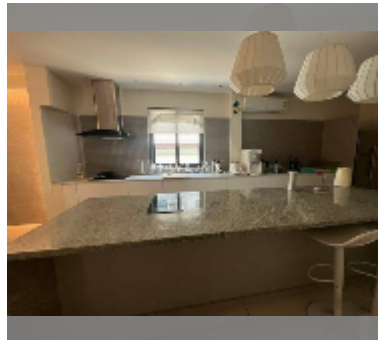

House For sale 4 bedroom 250 m² with land 274 m² in Patta Prime, Pattaya

฿ 15,000,000

UNIT PARAMETERS:

UID	HS-5016
type	4 bedroom
size	250 m ²
floors	2

VILLAGE PARAMETERS:

district	East Pattaya
built in	2015