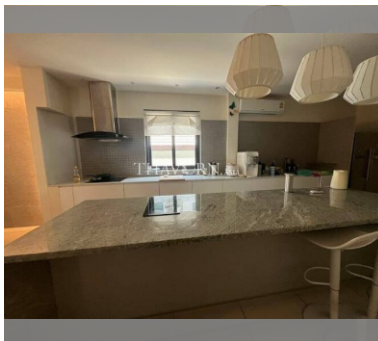

House For sale 4 bedroom 250 m² with land 274 m² in Patta Prime, Pattaya

฿ 15,000,000

UNIT PARAMETERS:

UID	HS-5016
type	4 bedroom
size	250 m²
floors	2
quality	not chosen
transfer fee payer	Seller 50/ Buyer 50

VILLAGE PARAMETERS:

district	East Pattaya
built in	2015