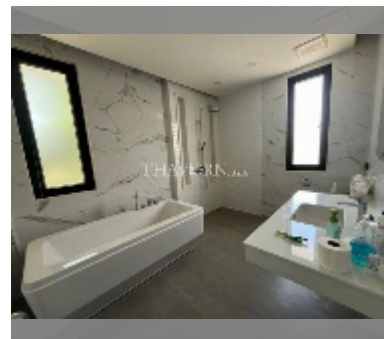

House For sale 4 bedroom 250 m² with land 274 m² in Patta Prime, Pattaya

฿ 15,000,000

UNIT PARAMETERS:

UID	HS-5016
type	4 bedroom
size	250 m²
floors	2

VILLAGE PARAMETERS:

district	East Pattaya
built in	2015