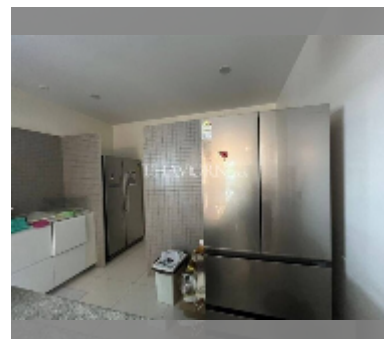

House For sale 4 bedroom 250 m² with land 274 m² in Patta Prime, Pattaya

฿ 15,000,000

UNIT PARAMETERS:

UID	HS-5016
type	4 bedroom
size	250 m²
floors	2

VILLAGE PARAMETERS:

district	East Pattaya
built in	2015