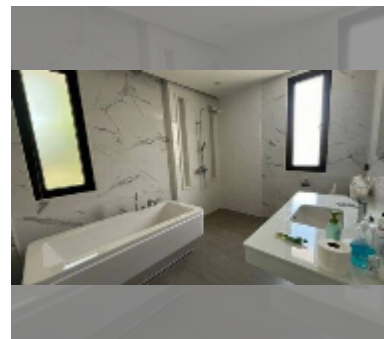

House For sale 4 bedroom 250 m² with land 274 m² in Patta Prime, Pattaya

฿ 15,000,000

UNIT PARAMETERS:

UID	HS-5016
type	4 bedroom
size	250 m²
floors	2

VILLAGE PARAMETERS:

district	East Pattaya
built in	2015