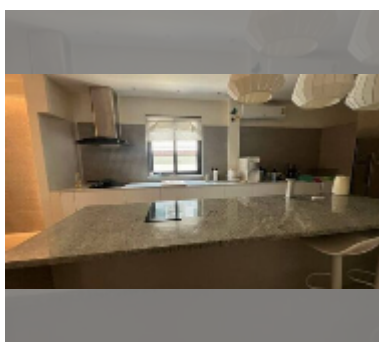

House For sale 4 bedroom 250 m² with land 274 m² in Patta Prime, Pattaya

฿ 15,000,000

UNIT PARAMETERS:

UID	HS-5016
type	4 bedroom
size	250 m²
floors	2

VILLAGE PARAMETERS:

district	East Pattaya
built in	2015