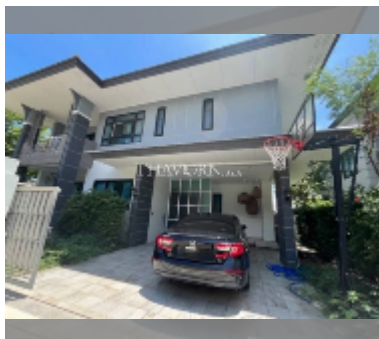

## House For sale 4 bedroom 250 m<sup>2</sup> with land 274 m<sup>2</sup> in Patta Prime, Pattaya

**฿ 15,000,000**

**UNIT PARAMETERS:**

UID	HS-5016
type	4 bedroom
size	250 m <sup>2</sup>
floors	2

**VILLAGE PARAMETERS:**

district	East Pattaya
built in	2015

[details](#)