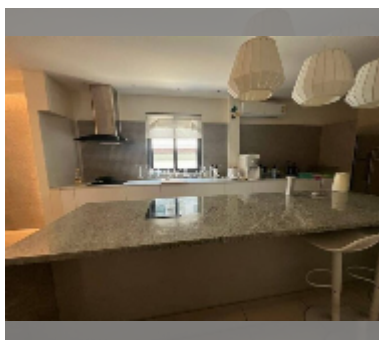

House For sale 4 bedroom 250 m² with land 274 m² in Patta Prime, Pattaya

฿ 15,000,000

UNIT PARAMETERS:

UID	HS-5016
type	4 bedroom
size	250 m²
floors	2

VILLAGE PARAMETERS:

district	East Pattaya
built in	2015