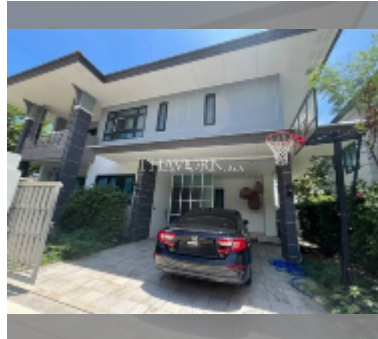

House For sale 4 bedroom 250 m² with land 274 m² in Patta Prime, Pattaya

฿ 15,000,000

UNIT PARAMETERS:

UID	HS-5016
type	4 bedroom
size	250 m ²
floors	2

VILLAGE PARAMETERS:

district	East Pattaya
built in	2015