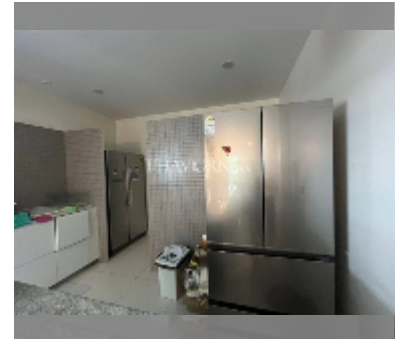

House For sale 4 bedroom 250 m² with land 274 m² in Patta Prime, Pattaya

฿ 15,000,000

UNIT PARAMETERS:

UID	HS-5016
type	4 bedroom
size	250 m ²
floors	2

VILLAGE PARAMETERS:

district	East Pattaya
built in	2015