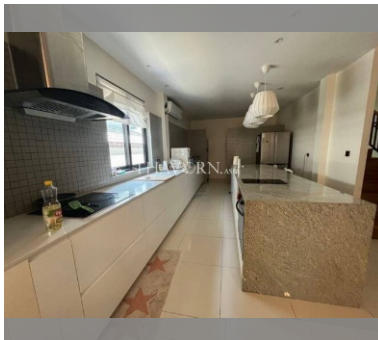

House For sale 4 bedroom 250 m² with land 274 m² in Patta Prime, Pattaya

฿ 15,000,000

UNIT PARAMETERS:

UID	HS-5016
type	4 bedroom
size	250 m²
floors	2
quality	not chosen
transfer fee payer	Seller 50/ Buyer 50

VILLAGE PARAMETERS:

district	East Pattaya
built in	2015