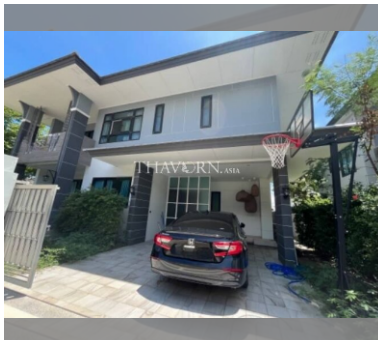

House For sale 4 bedroom 250 m<sup>2</sup> with land 274 m<sup>2</sup> in Patta Prime, Pattaya

**฿ 15,000,000**

**UNIT PARAMETERS:**

UID	HS-5016
type	4 bedroom
size	250 m <sup>2</sup>
floors	2
quality	not chosen
transfer fee payer	Seller 50/ Buyer 50

**VILLAGE PARAMETERS:**

district	East Pattaya
built in	2015

details