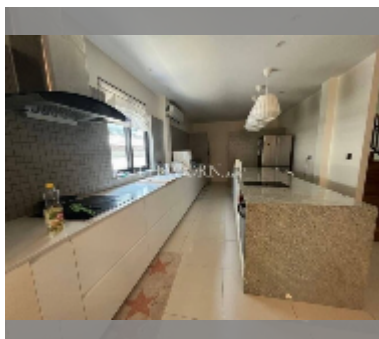

House For sale 4 bedroom 250 m² with land 274 m² in Patta Prime, Pattaya

฿ 15,000,000

UNIT PARAMETERS:

UID	HS-5016
type	4 bedroom
size	250 m²
floors	2

VILLAGE PARAMETERS:

district	East Pattaya
built in	2015