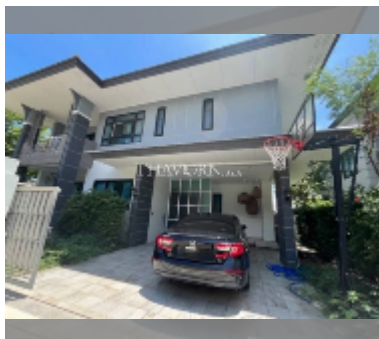

## House For sale 4 bedroom 250 m<sup>2</sup> with land 274 m<sup>2</sup> in Patta Prime, Pattaya

**฿ 15,000,000**

UNIT PARAMETERS:

UID	HS-5016
type	4 bedroom
size	250 m <sup>2</sup>
floors	2

VILLAGE PARAMETERS:

district	East Pattaya
built in	2015

details