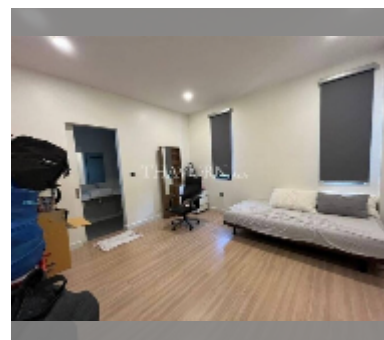

House For sale 4 bedroom 250 m² with land 274 m² in Patta Prime, Pattaya

฿ 15,000,000

UNIT PARAMETERS:

UID	HS-5016
type	4 bedroom
size	250 m²
floors	2

VILLAGE PARAMETERS:

district	East Pattaya
built in	2015