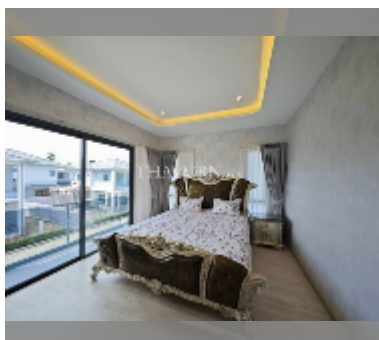

House For sale 4 bedroom 186 m² with land 216 m² in Patta Element, Pattaya

฿ 7,990,000

UNIT PARAMETERS:

UID	HS-5015
type	4 bedroom
size	186 m ²
floors	2

VILLAGE PARAMETERS:

district	East Pattaya
built in	2024