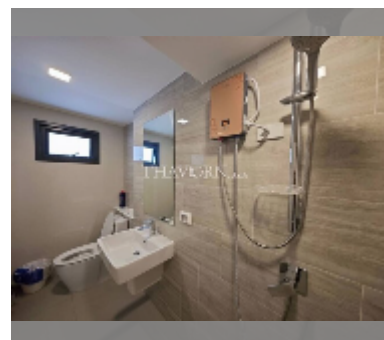

House For sale 4 bedroom 186 m² with land 216 m² in Patta Element, Pattaya

฿ 7,990,000

UNIT PARAMETERS:

UID	HS-5015
type	4 bedroom
size	186 m ²
floors	2

VILLAGE PARAMETERS:

district	East Pattaya
built in	2024