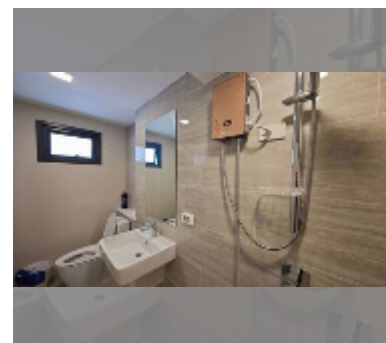

House For sale 4 bedroom 186 m² with land 216 m² in Patta Element, Pattaya

฿ 7,990,000

UNIT PARAMETERS:

UID	HS-5015
type	4 bedroom
size	186 m ²
floors	2

VILLAGE PARAMETERS:

district	East Pattaya
built in	2024