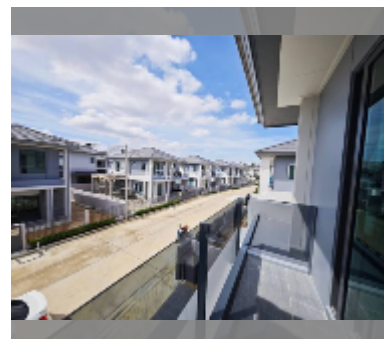

House For sale 4 bedroom 186 m² with land 216 m² in Patta Element, Pattaya

฿ 7,990,000

UNIT PARAMETERS:

UID	HS-5015
type	4 bedroom
size	186 m ²
floors	2

VILLAGE PARAMETERS:

district	East Pattaya
built in	2024