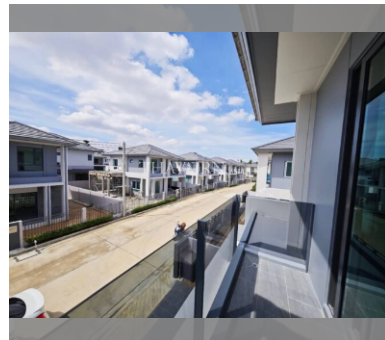

House For sale 4 bedroom 186 m² with land 216 m² in Patta Element, Pattaya

฿ 8,390,000

UNIT PARAMETERS:

UID	HS-5015
type	4 bedroom
size	186 m ²
floors	2
quality	not chosen
transfer fee payer	Seller 50/ Buyer 50

VILLAGE PARAMETERS:

district	East Pattaya
built in	2024

[details](#)