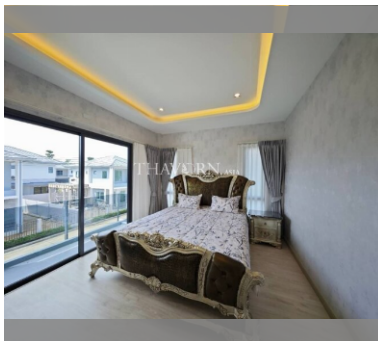

House For sale 4 bedroom 186 m² with land 216 m² in Patta Element, Pattaya

฿ 8,390,000

UNIT PARAMETERS:

UID	HS-5015
type	4 bedroom
size	186 m²
floors	2
quality	not chosen
transfer fee payer	Seller 50/ Buyer 50

VILLAGE PARAMETERS:

district	East Pattaya
built in	2024