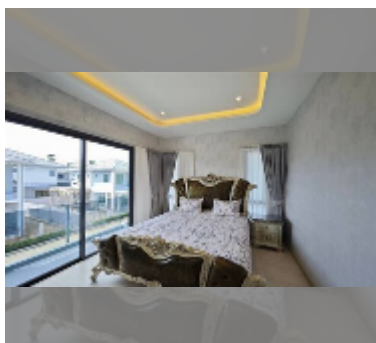

House For sale 4 bedroom 186 m² with land 216 m² in Patta Element, Pattaya

฿ 7,990,000

UNIT PARAMETERS:

UID	HS-5015
type	4 bedroom
size	186 m ²
floors	2

VILLAGE PARAMETERS:

district	East Pattaya
built in	2024