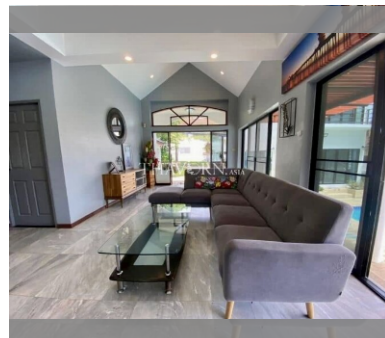

House For sale 4 bedroom 350 m² with land 596 m² in Paradise Villa 1, Pattaya

฿ 10,100,000

UNIT PARAMETERS:

UID	HS-5012
type	4 bedroom
size	350 m²
floors	2
quality	not chosen
transfer fee payer	Seller 50/ Buyer 50

VILLAGE PARAMETERS:

district	East Pattaya
built in	2008