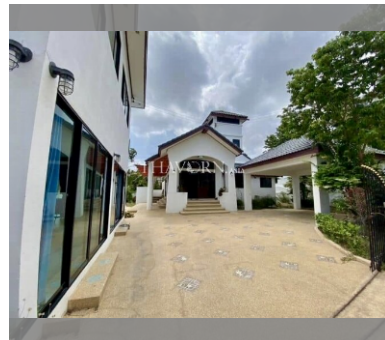

House For sale 4 bedroom 350 m² with land 596 m² in Paradise Villa 1, Pattaya

฿ 9,900,000

UNIT PARAMETERS:

UID	HS-5012
type	4 bedroom
size	350 m²
floors	2
quality	not chosen
transfer fee payer	Seller 50/ Buyer 50

VILLAGE PARAMETERS:

district	East Pattaya
built in	2008