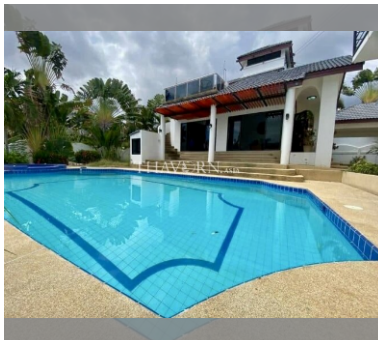

House For sale 4 bedroom 350 m² with land 596 m² in Paradise Villa 1, Pattaya

฿ 9,900,000

UNIT PARAMETERS:

UID	HS-5012
type	4 bedroom
size	350 m²
floors	2
quality	not chosen
transfer fee payer	Seller 50/ Buyer 50

VILLAGE PARAMETERS:

district	East Pattaya
built in	2008