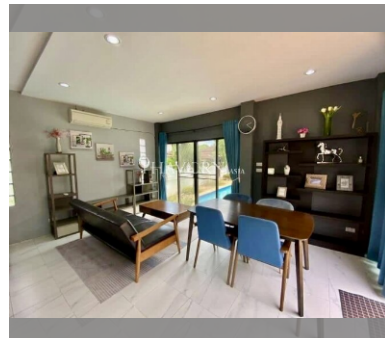

House For sale 4 bedroom 350 m² with land 596 m² in Paradise Villa 1, Pattaya

฿ 9,900,000

UNIT PARAMETERS:

UID	HS-5012
type	4 bedroom
size	350 m²
floors	2
quality	not chosen
transfer fee payer	Seller 50/ Buyer 50

VILLAGE PARAMETERS:

district	East Pattaya
built in	2008