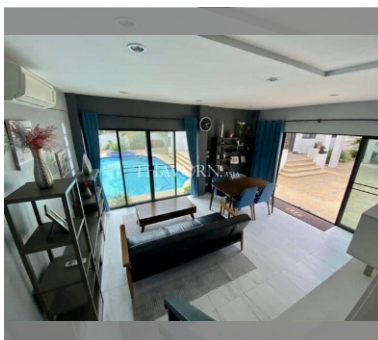

House For sale 4 bedroom 350 m² with land 596 m² in Paradise Villa 1, Pattaya

฿ 9,900,000

UNIT PARAMETERS:

UID	HS-5012
type	4 bedroom
size	350 m²
floors	2
quality	not chosen
transfer fee payer	Seller 50/ Buyer 50

VILLAGE PARAMETERS:

district	East Pattaya
built in	2008