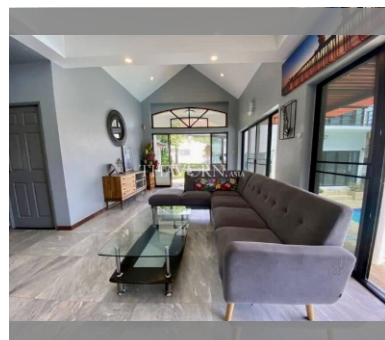

House For sale 4 bedroom 350 m² with land 596 m² in Paradise Villa 1, Pattaya

฿ 9,900,000

UNIT PARAMETERS:

UID	HS-5012
type	4 bedroom
size	350 m²
floors	2
quality	not chosen
transfer fee payer	Seller 50/ Buyer 50

VILLAGE PARAMETERS:

district	East Pattaya
built in	2008