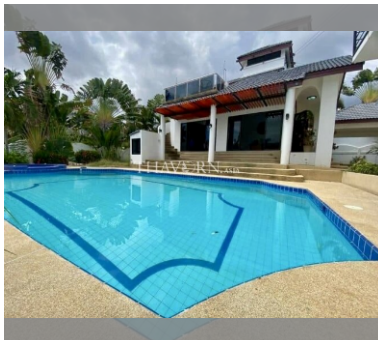

House For sale 4 bedroom 350 m² with land 596 m² in Paradise Villa 1, Pattaya

฿ 10,100,000

UNIT PARAMETERS:

UID	HS-5012
type	4 bedroom
size	350 m²
floors	2
quality	not chosen
transfer fee payer	Seller 50/ Buyer 50

VILLAGE PARAMETERS:

district	East Pattaya
built in	2008