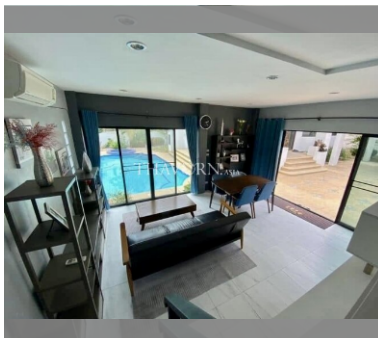

House For sale 4 bedroom 350 m² with land 596 m² in Paradise Villa 1, Pattaya

฿ 10,100,000

UNIT PARAMETERS:

UID	HS-5012
type	4 bedroom
size	350 m²
floors	2
quality	not chosen
transfer fee payer	Seller 50/ Buyer 50

VILLAGE PARAMETERS:

district	East Pattaya
built in	2008