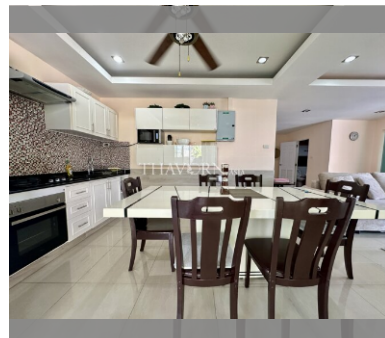

House For sale 3 bedroom 180 m² with land 250 m² in Jomtien Condotel & Village, Pattaya

฿ 14,500,000

UNIT PARAMETERS:

UID	HS-5011
type	3 bedroom
size	180 m²
floors	1
view	pool access
quality	good
equipment	furniture, household appliances, kitchen appliances

VILLAGE PARAMETERS:

district	Jomtien
built in	1986