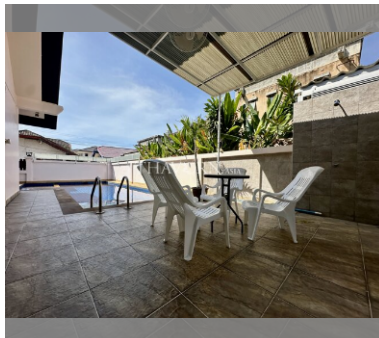

House For sale 3 bedroom 180 m² with land 250 m² in Jomtien Condotel & Village, Pattaya

฿ 14,500,000

UNIT PARAMETERS:

UID	HS-5011
type	3 bedroom
size	180 m²
floors	1
view	pool access
quality	good
equipment	furniture, household appliances, kitchen appliances

VILLAGE PARAMETERS:

district	Jomtien
built in	1986