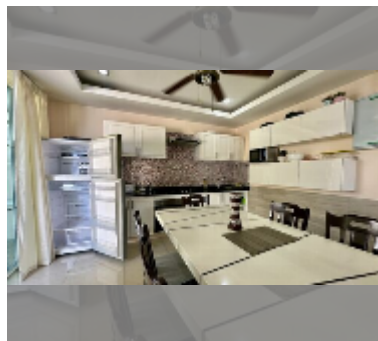

House For sale 3 bedroom 180 m² with land 264 m² in Jomtien Condotel & Village, Pattaya

฿ 14,500,000

UNIT PARAMETERS:

UID	HS-5011
type	3 bedroom
size	180 m²
view	pool access
floors	1
quality	good
equipment: furniture, household appliances, kitchen appliances	

VILLAGE PARAMETERS:

district	Jomtien
built in	1986