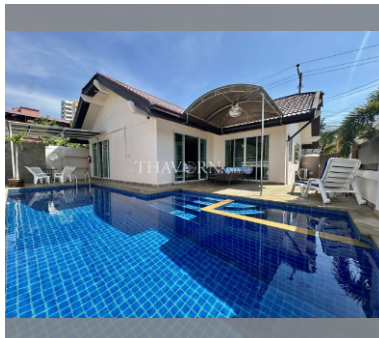

House For sale 3 bedroom 180 m² with land 250 m² in Jomtien Condotel & Village, Pattaya

฿ 14,500,000

UNIT PARAMETERS:

UID	HS-5011
type	3 bedroom
size	180 m²
floors	1
view	pool access
quality	good
equipment	furniture, household appliances, kitchen appliances

VILLAGE PARAMETERS:

district	Jomtien
built in	1986