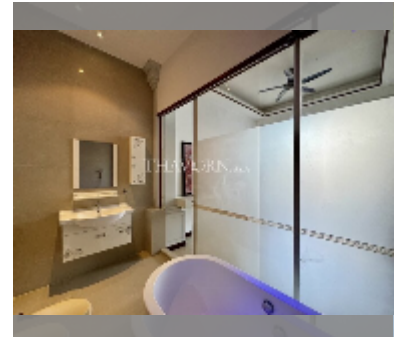

House For sale 8 bedroom 440 m² with land 128 m² in Grand Condotel Village, Pattaya

฿ 16,800,000

UNIT PARAMETERS:

UID	HS-5010
type	8 bedroom
size	440 m²
view	garden view
floors	4
online viewing	yes

VILLAGE PARAMETERS:

district	Jomtien
buildings	10
built in	2008