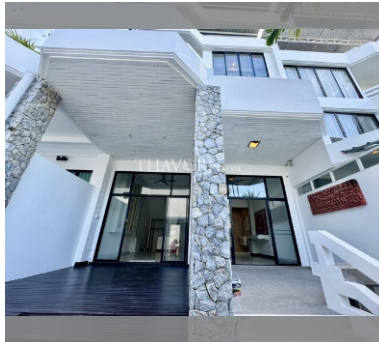

House For sale 8 bedroom 440 m² with land 128 m² in Grand Condotel Village, Pattaya

฿ 17,500,000

UNIT PARAMETERS:

UID	HS-5010
type	8 bedroom
size	440 m ²
floors	4
view	garden view
quality	not chosen
online viewing	on
transfer fee payer	50/50

VILLAGE PARAMETERS:

district	Jomtien
buildings	10
built in	2008

[details](#)