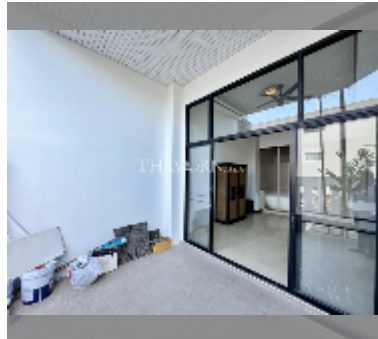

House For sale 8 bedroom 440 m² with land 128 m² in Grand Condotel Village, Pattaya

฿ 16,800,000

UNIT PARAMETERS:

UID	HS-5010
type	8 bedroom
size	440 m²
view	garden view
floors	4
online viewing	yes

VILLAGE PARAMETERS:

district	Jomtien
buildings	10
built in	2008