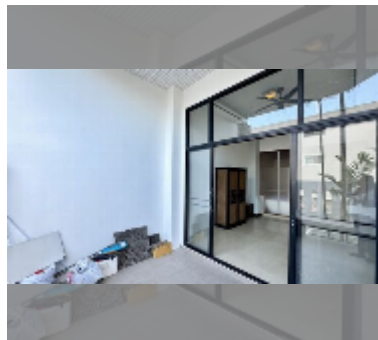

House For sale 8 bedroom 440 m² with land 128 m² in Grand Condotel Village, Pattaya

฿ 16,800,000

UNIT PARAMETERS:

UID	HS-5010
type	8 bedroom
size	440 m²
view	garden view
floors	4
online viewing	yes

VILLAGE PARAMETERS:

district	Jomtien
buildings	10
built in	2008