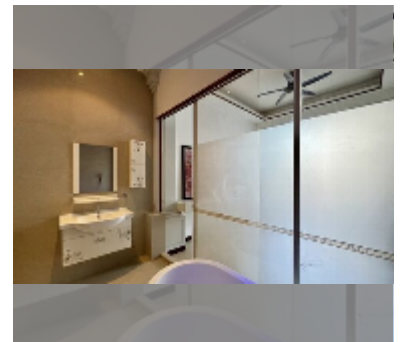

House For sale 8 bedroom 440 m² with land 128 m² in Grand Condotel Village, Pattaya

฿ 16,800,000

UNIT PARAMETERS:

UID	HS-5010
type	8 bedroom
size	440 m²
view	garden view
floors	4
online viewing	yes

VILLAGE PARAMETERS:

district	Jomtien
buildings	10
built in	2008