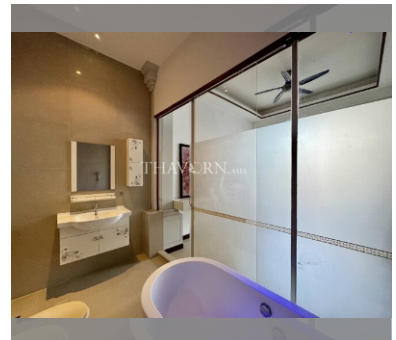

House For sale 8 bedroom 440 m² with land 128 m² in Grand Condotel Village, Pattaya

฿ 17,500,000

UNIT PARAMETERS:

UID	HS-5010
type	8 bedroom
size	440 m²
floors	4
view	garden view
quality	not chosen
online viewing	on
transfer fee payer	50/50

VILLAGE PARAMETERS:

district	Jomtien
buildings	10
built in	2008