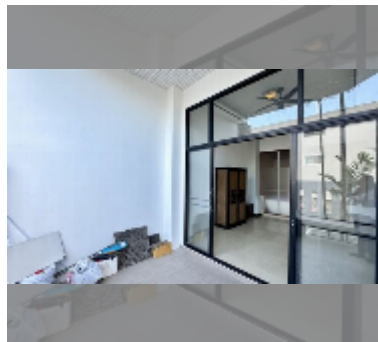

House For sale 8 bedroom 440 m² with land 128 m² in Grand Condotel Village, Pattaya

฿ 16,800,000

UNIT PARAMETERS:

UID	HS-5010
type	8 bedroom
size	440 m²
view	garden view
floors	4
online viewing	yes

VILLAGE PARAMETERS:

district	Jomtien
buildings	10
built in	2008