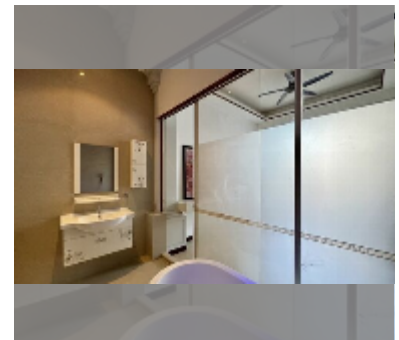

House For sale 8 bedroom 440 m² with land 128 m² in Grand Condotel Village, Pattaya

฿ 16,800,000

UNIT PARAMETERS:

UID	HS-5010
type	8 bedroom
size	440 m²
view	garden view
floors	4
online viewing	yes

VILLAGE PARAMETERS:

district	Jomtien
buildings	10
built in	2008