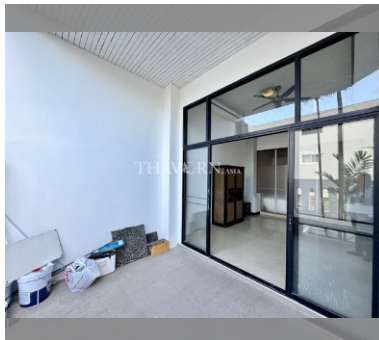

House For sale 8 bedroom 440 m² with land 128 m² in Grand Condotel Village, Pattaya

฿ 17,500,000

UNIT PARAMETERS:

UID	HS-5010
type	8 bedroom
size	440 m²
floors	4
view	garden view
quality	not chosen
online viewing	on
transfer fee payer	50/50

VILLAGE PARAMETERS:

district	Jomtien
buildings	10
built in	2008