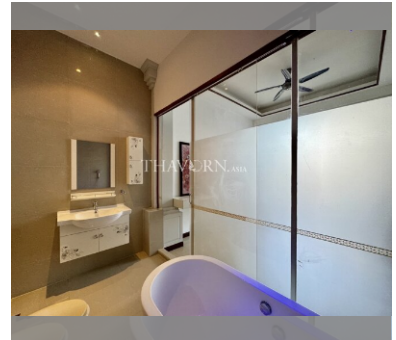

House For sale 8 bedroom 440 m² with land 128 m² in Grand Condotel Village, Pattaya

฿ 17,500,000

UNIT PARAMETERS:

UID	HS-5010
type	8 bedroom
size	440 m²
floors	4
view	garden view
quality	not chosen
online viewing	on
transfer fee payer	50/50

VILLAGE PARAMETERS:

district	Jomtien
buildings	10
built in	2008