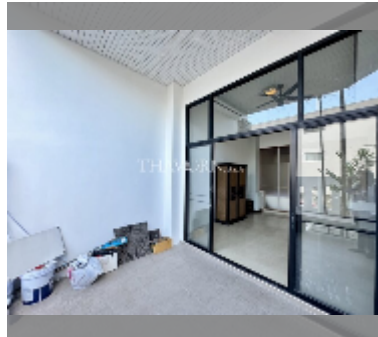

House For sale 8 bedroom 440 m² with land 128 m² in Grand Condotel Village, Pattaya

฿ 16,800,000

UNIT PARAMETERS:

UID	HS-5010
type	8 bedroom
size	440 m²
view	garden view
floors	4
online viewing	yes

VILLAGE PARAMETERS:

district	Jomtien
buildings	10
built in	2008