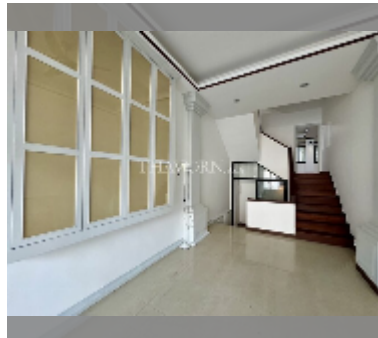

House For sale 8 bedroom 440 m² with land 128 m² in Grand Condotel Village, Pattaya

฿ 16,800,000

UNIT PARAMETERS:

UID	HS-5010
type	8 bedroom
size	440 m²
view	garden view
floors	4
online viewing	yes

VILLAGE PARAMETERS:

district	Jomtien
buildings	10
built in	2008