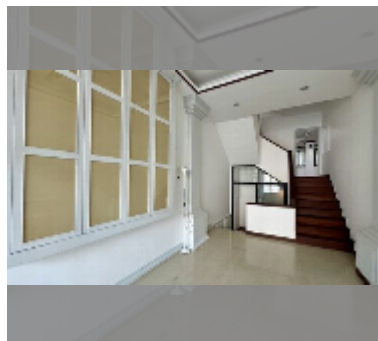

House For sale 8 bedroom 440 m² with land 128 m² in Grand Condotel Village, Pattaya

฿ 16,800,000

UNIT PARAMETERS:

UID	HS-5010
type	8 bedroom
size	440 m²
view	garden view
floors	4
online viewing	yes

VILLAGE PARAMETERS:

district	Jomtien
buildings	10
built in	2008