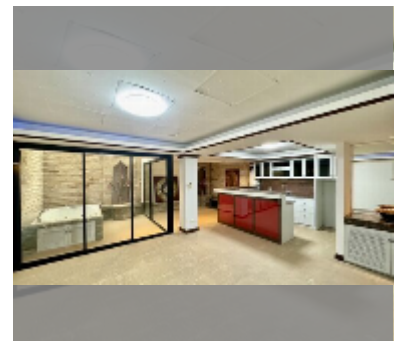

House For sale 8 bedroom 440 m² with land 128 m² in Grand Condotel Village, Pattaya

฿ 16,800,000

UNIT PARAMETERS:

UID	HS-5010
type	8 bedroom
size	440 m²
view	garden view
floors	4
online viewing	yes

VILLAGE PARAMETERS:

district	Jomtien
buildings	10
built in	2008