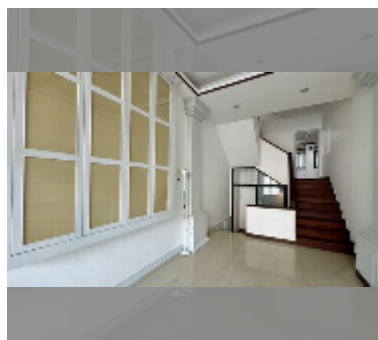

House For sale 8 bedroom 440 m² with land 128 m² in Grand Condotel Village, Pattaya

฿ 16,800,000

UNIT PARAMETERS:

UID	HS-5010
type	8 bedroom
size	440 m²
view	garden view
floors	4
online viewing	yes

VILLAGE PARAMETERS:

district	Jomtien
buildings	10
built in	2008