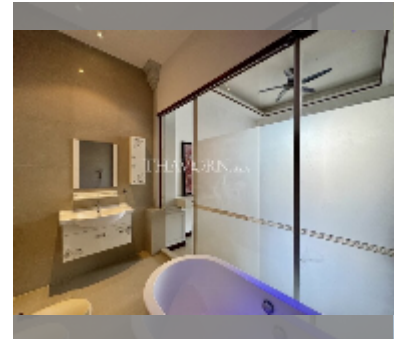

House For sale 8 bedroom 440 m² with land 128 m² in Grand Condotel Village, Pattaya

฿ 16,800,000

UNIT PARAMETERS:

UID	HS-5010
type	8 bedroom
size	440 m²
view	garden view
floors	4
online viewing	yes

VILLAGE PARAMETERS:

district	Jomtien
buildings	10
built in	2008