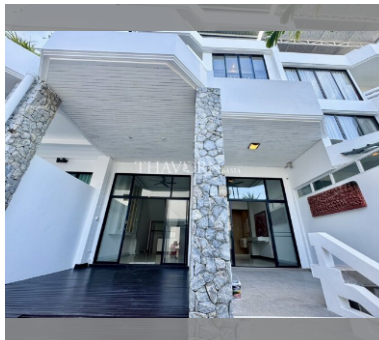

House For sale 8 bedroom 440 m² with land 128 m² in Grand Condotel Village, Pattaya

฿ 17,500,000

UNIT PARAMETERS:

UID	HS-5010
type	8 bedroom
size	440 m ²
floors	4
view	garden view
quality	not chosen
online viewing	on
transfer fee payer	50/50

VILLAGE PARAMETERS:

district	Jomtien
buildings	10
built in	2008

[details](#)