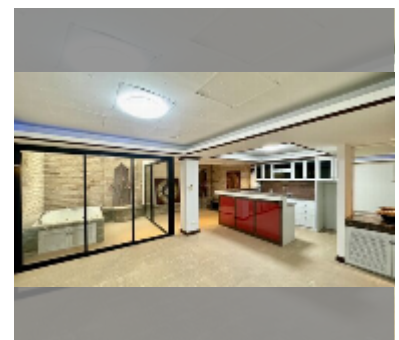

House For sale 8 bedroom 440 m² with land 128 m² in Grand Condotel Village, Pattaya

฿ 16,800,000

UNIT PARAMETERS:

UID	HS-5010
type	8 bedroom
size	440 m²
view	garden view
floors	4
online viewing	yes

VILLAGE PARAMETERS:

district	Jomtien
buildings	10
built in	2008