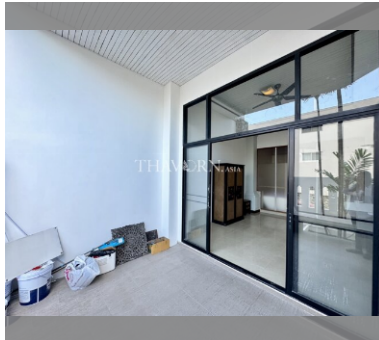

House For sale 8 bedroom 440 m² with land 128 m² in Grand Condotel Village, Pattaya

฿ 17,500,000

UNIT PARAMETERS:

UID	HS-5010
type	8 bedroom
size	440 m²
floors	4
view	garden view
quality	not chosen
online viewing	on
transfer fee payer	50/50

VILLAGE PARAMETERS:

district	Jomtien
buildings	10
built in	2008