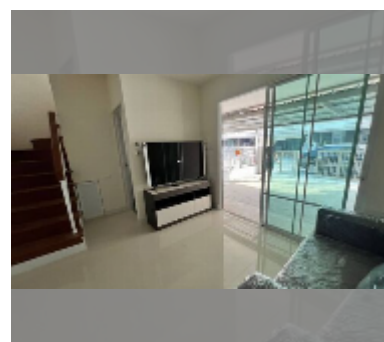

House For sale 4 bedroom 110 m² with land 71 m² in I Leaf Prime, Pattaya

฿ 2,990,000

UNIT PARAMETERS:

UID	HS-5009
type	4 bedroom
size	110 m ²
floors	2

VILLAGE PARAMETERS:

district	Huay Yai
built in	2024

[details](#)