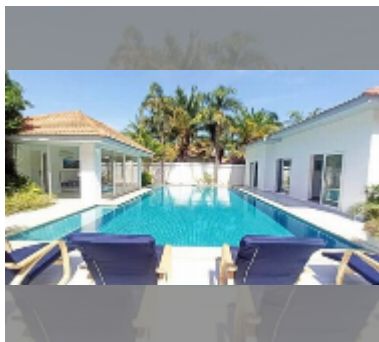

House For sale 12 bedroom 400 m² with land 816 m² in Majestic Residence, Pattaya

฿ 45,000,000

UNIT PARAMETERS:

UID	HS-5008
type	12 bedroom
size	400 m²
view	pool view
floors	1

VILLAGE PARAMETERS:

district	Pratumnak
buildings	65
built in	2005