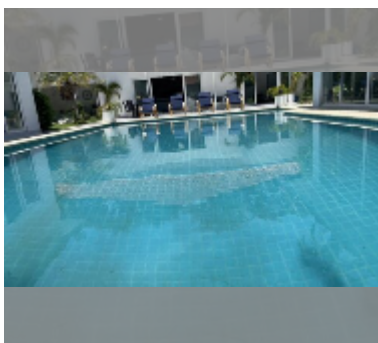

House For sale 12 bedroom 400 m² with land 816 m² in Majestic Residence, Pattaya

฿ 45,000,000

UNIT PARAMETERS:

UID	HS-5008
type	12 bedroom
size	400 m ²
view	pool view
floors	1

VILLAGE PARAMETERS:

district	Pratumnak
buildings	65
built in	2005