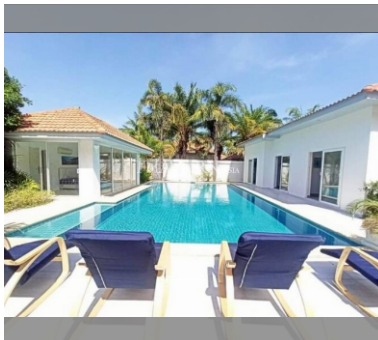

House For sale 12 bedroom 400 m² with land 816 m² in Majestic Residence, Pattaya

฿ 48,000,000

UNIT PARAMETERS:

UID	HS-5008
type	12 bedroom
size	400 m²
floors	1
view	pool view
quality	not chosen
transfer fee payer	Seller 50 / buyer 50

VILLAGE PARAMETERS:

district	Pratumnak
buildings	65
built in	2005