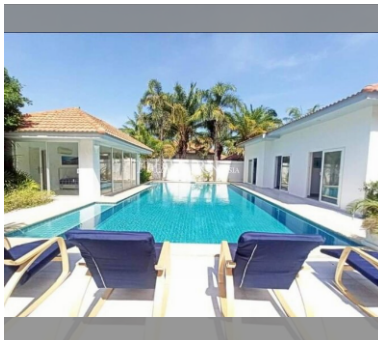

House For sale studio 400 m² with land 816 m² in Majestic Residence, Pattaya

฿ 48,000,000

UNIT PARAMETERS:

UID	HS-5008
type	studio
size	400 m²
floors	1
view	pool view
quality	not chosen
transfer fee payer	Seller 50 / buyer 50

VILLAGE PARAMETERS:

district	Pratumnak
buildings	65
built in	2005