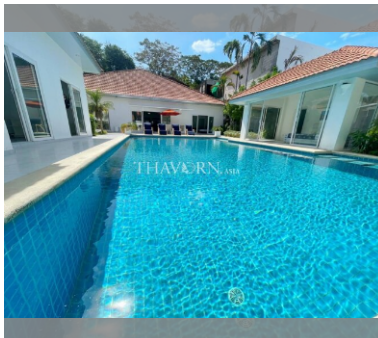

House For sale 12 bedroom 400 m² with land 816 m² in Majestic Residence, Pattaya

฿ 48,000,000

UNIT PARAMETERS:

UID	HS-5008
type	12 bedroom
size	400 m²
floors	1
view	pool view
quality	not chosen
transfer fee payer	Seller 50 / buyer 50

VILLAGE PARAMETERS:

district	Pratumnak
buildings	65
built in	2005