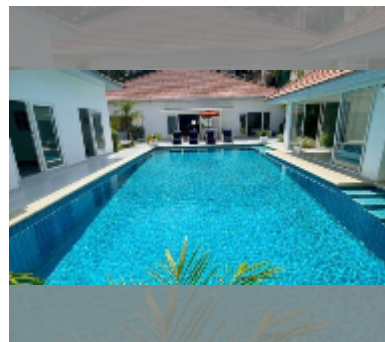

House For sale 12 bedroom 400 m² with land 816 m² in Majestic Residence, Pattaya

฿ 45,000,000

UNIT PARAMETERS:

UID	HS-5008
type	12 bedroom
size	400 m²
view	pool view
floors	1

VILLAGE PARAMETERS:

district	Pratumnak
buildings	65
built in	2005