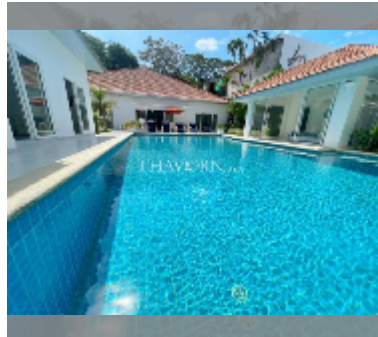

House For sale 12 bedroom 400 m² with land 816 m² in Majestic Residence, Pattaya

฿ 45,000,000

UNIT PARAMETERS:

UID	HS-5008
type	12 bedroom
size	400 m ²
view	pool view
floors	1

VILLAGE PARAMETERS:

district	Pratumnak
buildings	65
built in	2005