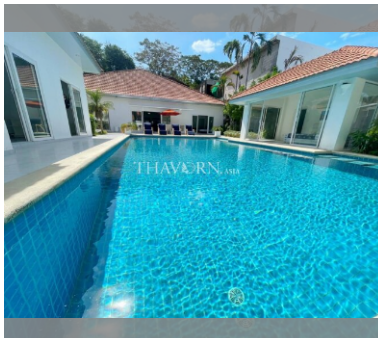

House For sale studio 400 m² with land 816 m² in Majestic Residence, Pattaya

฿ 48,000,000

UNIT PARAMETERS:

UID	HS-5008
type	studio
size	400 m²
floors	1
view	pool view
quality	not chosen
transfer fee payer	Seller 50 / buyer 50

VILLAGE PARAMETERS:

district	Pratumnak
buildings	65
built in	2005