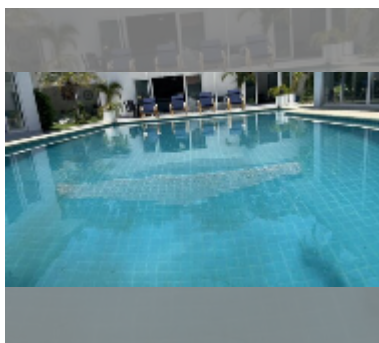

House For sale 12 bedroom 400 m² with land 816 m² in Majestic Residence, Pattaya

฿ 45,000,000

UNIT PARAMETERS:

UID	HS-5008
type	12 bedroom
size	400 m²
view	pool view
floors	1

VILLAGE PARAMETERS:

district	Pratumnak
buildings	65
built in	2005