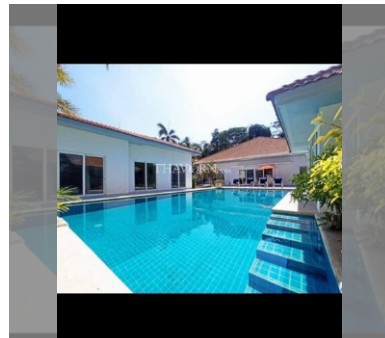

House For sale studio 400 m² with land 816 m² in Majestic Residence, Pattaya

฿ 48,000,000

UNIT PARAMETERS:

UID	HS-5008
type	studio
size	400 m²
floors	1
view	pool view
quality	not chosen
transfer fee payer	Seller 50 / buyer 50

VILLAGE PARAMETERS:

district	Pratumnak
buildings	65
built in	2005