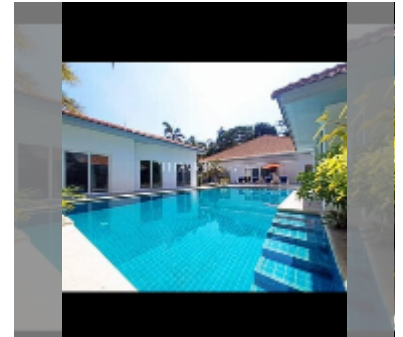

House For sale 12 bedroom 400 m² with land 816 m² in Majestic Residence, Pattaya

฿ 45,000,000

UNIT PARAMETERS:

UID	HS-5008
type	12 bedroom
size	400 m ²
view	pool view
floors	1

VILLAGE PARAMETERS:

district	Pratumnak
buildings	65
built in	2005