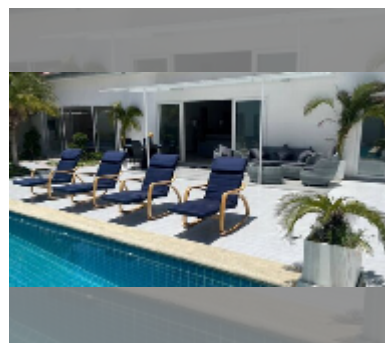

House For sale 12 bedroom 400 m² with land 816 m² in Majestic Residence, Pattaya

฿ 45,000,000

UNIT PARAMETERS:

UID	HS-5008
type	12 bedroom
size	400 m²
view	pool view
floors	1

VILLAGE PARAMETERS:

district	Pratumnak
buildings	65
built in	2005