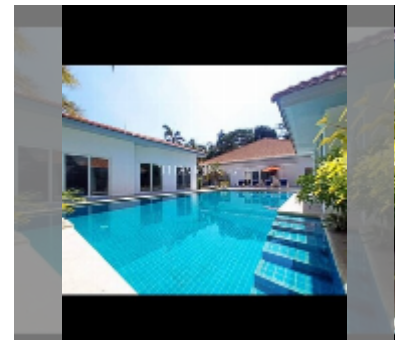

House For sale 12 bedroom 400 m² with land 816 m² in Majestic Residence, Pattaya

฿ 45,000,000

UNIT PARAMETERS:

UID	HS-5008
type	12 bedroom
size	400 m²
view	pool view
floors	1

VILLAGE PARAMETERS:

district	Pratumnak
buildings	65
built in	2005