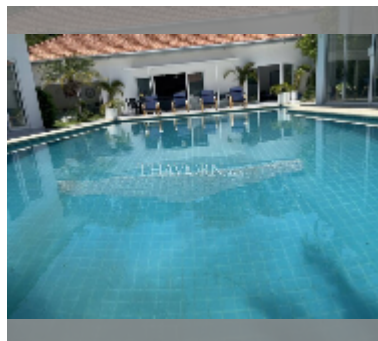

House For sale 12 bedroom 400 m² with land 816 m² in Majestic Residence, Pattaya

฿ 45,000,000

UNIT PARAMETERS:

UID	HS-5008
type	12 bedroom
size	400 m²
view	pool view
floors	1

VILLAGE PARAMETERS:

district	Pratumnak
buildings	65
built in	2005