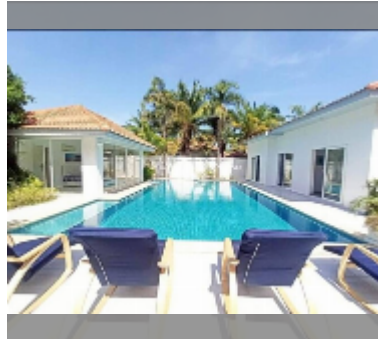

House For sale 12 bedroom 400 m² with land 816 m² in Majestic Residence, Pattaya

฿ 45,000,000

UNIT PARAMETERS:

UID	HS-5008
type	12 bedroom
size	400 m²
view	pool view
floors	1

VILLAGE PARAMETERS:

district	Pratumnak
buildings	65
built in	2005