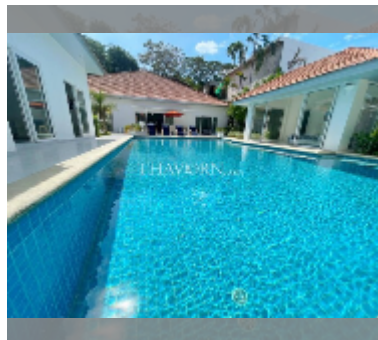

House For sale 12 bedroom 400 m² with land 816 m² in Majestic Residence, Pattaya

฿ 45,000,000

UNIT PARAMETERS:

UID	HS-5008
type	12 bedroom
size	400 m²
view	pool view
floors	1

VILLAGE PARAMETERS:

district	Pratumnak
buildings	65
built in	2005