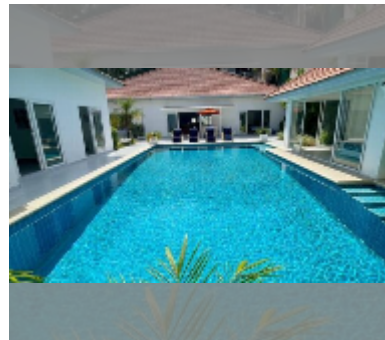

House For sale 12 bedroom 400 m² with land 816 m² in Majestic Residence, Pattaya

฿ 45,000,000

UNIT PARAMETERS:

UID	HS-5008
type	12 bedroom
size	400 m ²
view	pool view
floors	1

VILLAGE PARAMETERS:

district	Pratumnak
buildings	65
built in	2005