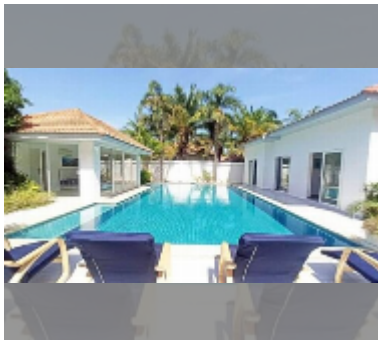

House For sale 12 bedroom 400 m² with land 816 m² in Majestic Residence, Pattaya

฿ 45,000,000

UNIT PARAMETERS:

UID	HS-5008
type	12 bedroom
size	400 m ²
view	pool view
floors	1

VILLAGE PARAMETERS:

district	Pratumnak
buildings	65
built in	2005