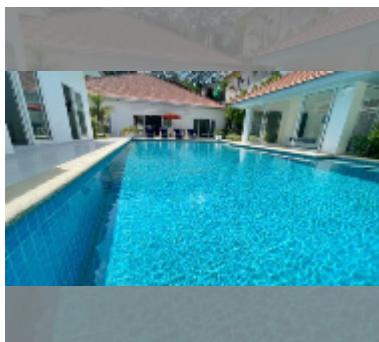

House For sale 12 bedroom 400 m² with land 816 m² in Majestic Residence, Pattaya

฿ 45,000,000

UNIT PARAMETERS:

UID	HS-5008
type	12 bedroom
size	400 m²
view	pool view
floors	1

VILLAGE PARAMETERS:

district	Pratumnak
buildings	65
built in	2005