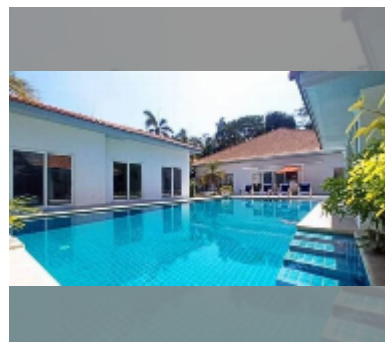

House For sale 12 bedroom 400 m² with land 816 m² in Majestic Residence, Pattaya

฿ 45,000,000

UNIT PARAMETERS:

UID	HS-5008
type	12 bedroom
size	400 m²
view	pool view
floors	1

VILLAGE PARAMETERS:

district	Pratumnak
buildings	65
built in	2005