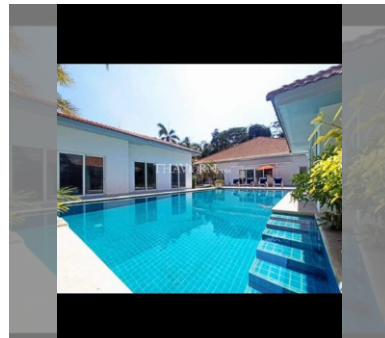

House For sale 12 bedroom 400 m² with land 816 m² in Majestic Residence, Pattaya

฿ 48,000,000

UNIT PARAMETERS:

UID	HS-5008
type	12 bedroom
size	400 m²
floors	1
view	pool view
quality	not chosen
transfer fee payer	Seller 50 / buyer 50

VILLAGE PARAMETERS:

district	Pratumnak
buildings	65
built in	2005