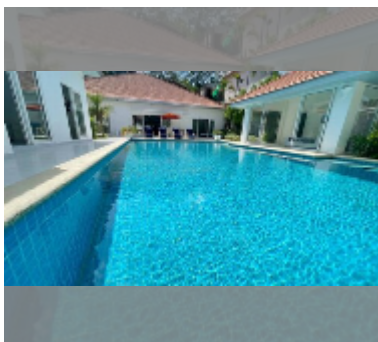

House For sale 12 bedroom 400 m² with land 816 m² in Majestic Residence, Pattaya

฿ 45,000,000

UNIT PARAMETERS:

UID	HS-5008
type	12 bedroom
size	400 m ²
view	pool view
floors	1

VILLAGE PARAMETERS:

district	Pratumnak
buildings	65
built in	2005