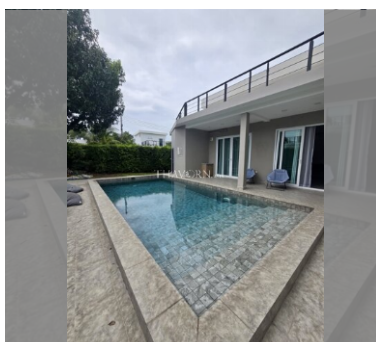

House For sale 5 bedroom 340 m² with land 650 m² in Mountain Village 2, Pattaya

฿ 15,450,000

UNIT PARAMETERS:

UID	HS-5001
type	5 bedroom
size	340 m²
floors	2
quality	not chosen

VILLAGE PARAMETERS:

district	Bang Saray
buildings	1
built in	2016