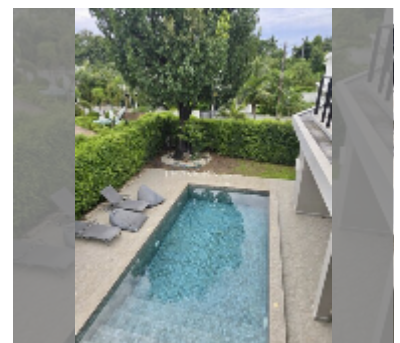

House For sale 5 bedroom 340 m² with land 650 m² in Mountain Village 2, Pattaya

฿ 16,220,000

UNIT PARAMETERS:

UID	HS-5001
type	5 bedroom
size	340 m ²
floors	2

VILLAGE PARAMETERS:

district	Bang Saray
buildings	1
built in	2016