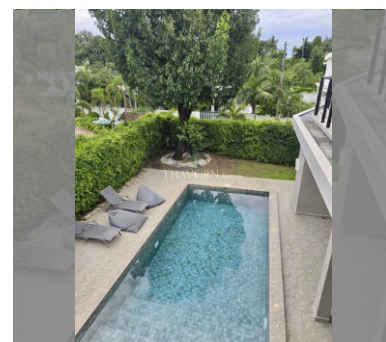

House For sale 5 bedroom 340 m² with land 650 m² in Mountain Village 2, Pattaya

฿ 15,450,000

UNIT PARAMETERS:

UID	HS-5001
type	5 bedroom
size	340 m²
floors	2
quality	not chosen

VILLAGE PARAMETERS:

district	Bang Saray
buildings	1
built in	2016