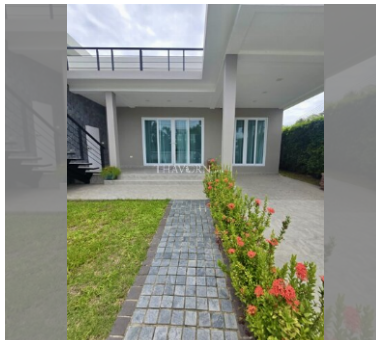

House For sale 5 bedroom 340 m² with land 650 m² in Mountain Village 2, Pattaya

฿ 15,450,000

UNIT PARAMETERS:

UID	HS-5001
type	5 bedroom
size	340 m²
floors	2
quality	not chosen

VILLAGE PARAMETERS:

district	Bang Saray
buildings	1
built in	2016