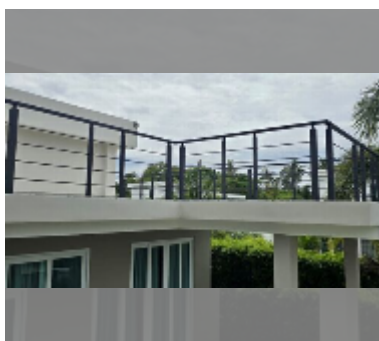

House For sale 5 bedroom 340 m² with land 650 m² in Mountain Village 2, Pattaya

฿ 16,220,000

UNIT PARAMETERS:

UID	HS-5001
type	5 bedroom
size	340 m ²
floors	2

VILLAGE PARAMETERS:

district	Bang Saray
buildings	1
built in	2016