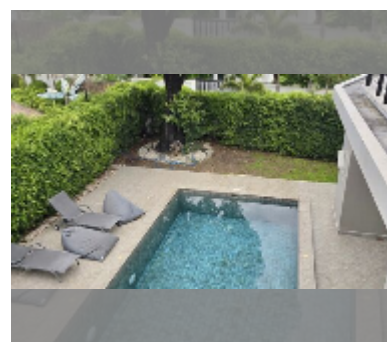

House For sale 5 bedroom 340 m² with land 650 m² in Mountain Village 2, Pattaya

฿ 16,220,000

UNIT PARAMETERS:

UID	HS-5001
type	5 bedroom
size	340 m ²
floors	2

VILLAGE PARAMETERS:

district	Bang Saray
buildings	1
built in	2016