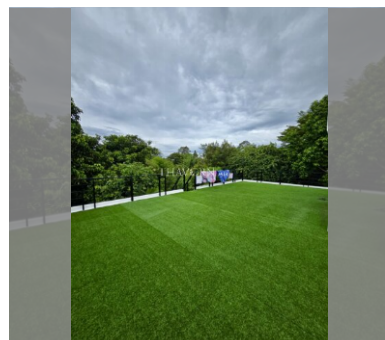

House For sale 4 bedroom 240 m² with land 400 m² in Mountain Village, Pattaya

฿ 8,445,000

UNIT PARAMETERS:

UID	HS-5000
type	4 bedroom
size	240 m ²
floors	2
quality	not chosen

VILLAGE PARAMETERS:

district	Bang Saray
----------	------------