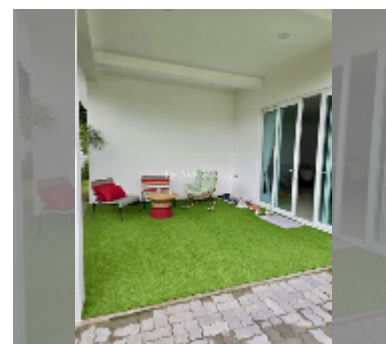

House For sale 4 bedroom 240 m² with land 400 m² in Mountain Village, Pattaya

฿ 8,445,000

UNIT PARAMETERS:

UID	HS-5000
type	4 bedroom
size	240 m ²
floors	2

VILLAGE PARAMETERS:

district	Bang Saray
----------	------------