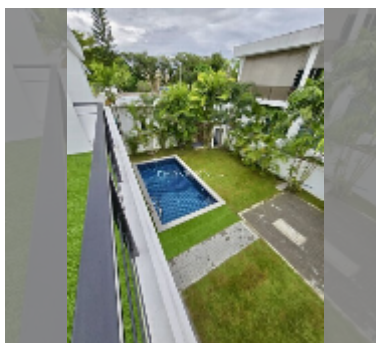

House For sale 4 bedroom 240 m² with land 400 m² in Mountain Village, Pattaya

฿ 8,445,000

UNIT PARAMETERS:

UID	HS-5000
type	4 bedroom
size	240 m ²
floors	2

VILLAGE PARAMETERS:

district	Bang Saray
----------	------------