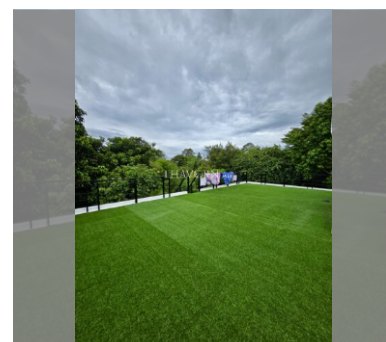

House For sale 4 bedroom 240 m² with land 400 m² in Mountain Village, Pattaya

฿ 8,445,000

UNIT PARAMETERS:

UID	HS-5000
type	4 bedroom
size	240 m ²
floors	2
quality	not chosen

VILLAGE PARAMETERS:

district	Bang Saray
----------	------------