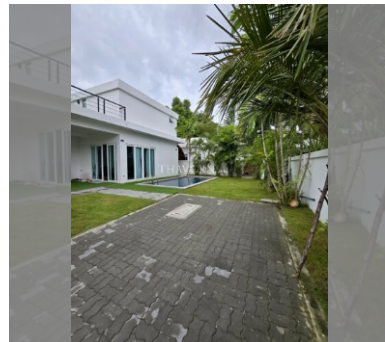

House For sale 4 bedroom 240 m² with land 400 m² in Mountain Village, Pattaya

฿ 8,445,000

UNIT PARAMETERS:

UID	HS-5000
type	4 bedroom
size	240 m ²
floors	2
quality	not chosen

VILLAGE PARAMETERS:

district	Bang Saray
----------	------------