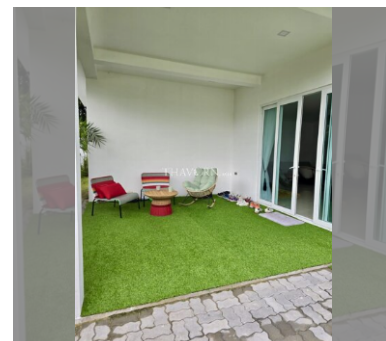

House For sale 4 bedroom 240 m² with land 400 m² in Mountain Village, Pattaya

฿ 8,445,000

UNIT PARAMETERS:

UID	HS-5000
type	4 bedroom
size	240 m ²
floors	2
quality	not chosen

VILLAGE PARAMETERS:

district	Bang Saray
----------	------------