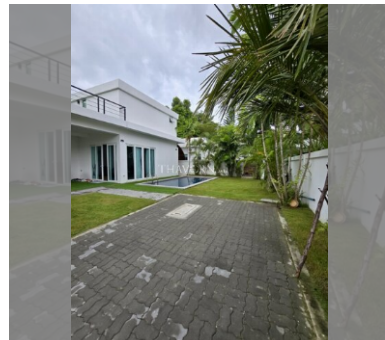

House For sale 4 bedroom 240 m² with land 400 m² in Mountain Village, Pattaya

฿ 8,445,000

UNIT PARAMETERS:

UID	HS-5000
type	4 bedroom
size	240 m ²
floors	2
quality	not chosen

VILLAGE PARAMETERS:

district	Bang Saray
----------	------------