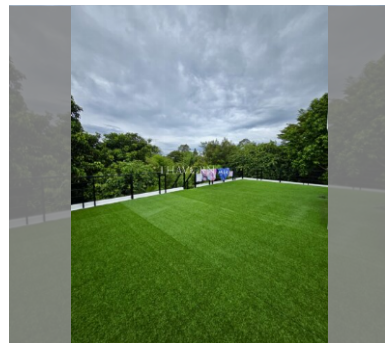

House For sale 4 bedroom 240 m² with land 400 m² in Mountain Village, Pattaya

฿ 8,445,000

UNIT PARAMETERS:

UID	HS-5000
type	4 bedroom
size	240 m ²
floors	2
quality	not chosen

VILLAGE PARAMETERS:

district	Bang Saray
----------	------------