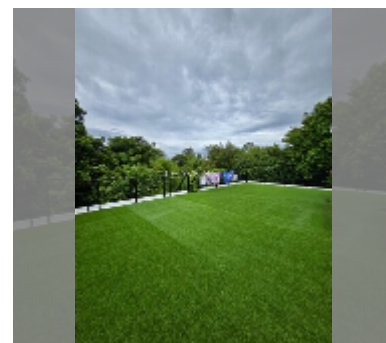

House For sale 4 bedroom 240 m² with land 400 m² in Mountain Village, Pattaya

฿ 8,445,000

UNIT PARAMETERS:

UID	HS-5000
type	4 bedroom
size	240 m ²
floors	2

VILLAGE PARAMETERS:

district	Bang Saray
----------	------------