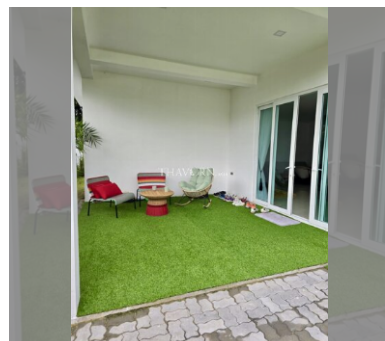

House For sale 4 bedroom 240 m² with land 400 m² in Mountain Village, Pattaya

฿ 8,445,000

UNIT PARAMETERS:

UID	HS-5000
type	4 bedroom
size	240 m ²
floors	2
quality	not chosen

VILLAGE PARAMETERS:

district	Bang Saray
----------	------------