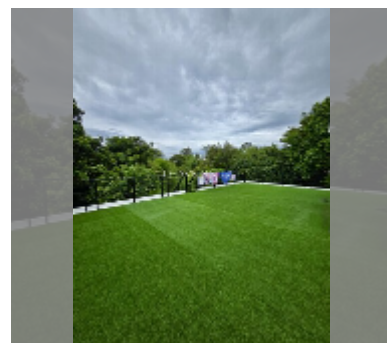

House For sale 4 bedroom 240 m² with land 400 m² in Mountain Village, Pattaya

฿ 8,870,000

UNIT PARAMETERS:

UID	HS-5000
type	4 bedroom
size	240 m ²
floors	2

VILLAGE PARAMETERS:

district	Bang Saray
----------	------------