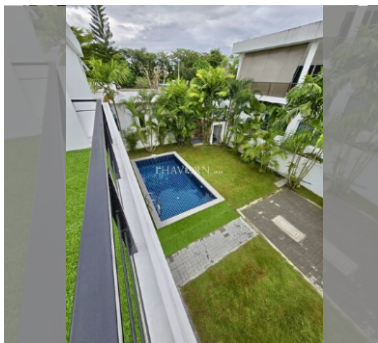

House For sale 4 bedroom 240 m² with land 400 m² in Mountain Village, Pattaya

฿ 8,445,000

UNIT PARAMETERS:

UID	HS-5000
type	4 bedroom
size	240 m ²
floors	2
quality	not chosen

VILLAGE PARAMETERS:

district	Bang Saray
----------	------------