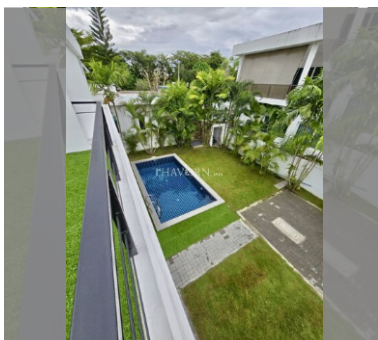

House For sale 4 bedroom 240 m² with land 400 m² in Mountain Village, Pattaya

฿ 8,445,000

UNIT PARAMETERS:

UID	HS-5000
type	4 bedroom
size	240 m ²
floors	2
quality	not chosen

VILLAGE PARAMETERS:

district	Bang Saray
----------	------------