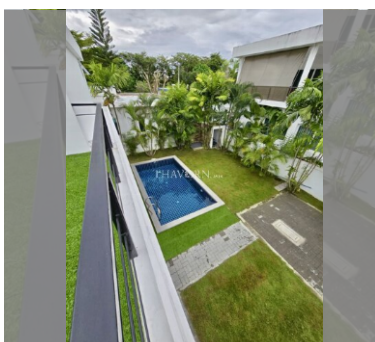

House For sale 4 bedroom 240 m² with land 400 m² in Mountain Village, Pattaya

฿ 8,445,000

UNIT PARAMETERS:

UID	HS-5000
type	4 bedroom
size	240 m ²
floors	2
quality	not chosen

VILLAGE PARAMETERS:

district	Bang Saray
----------	------------