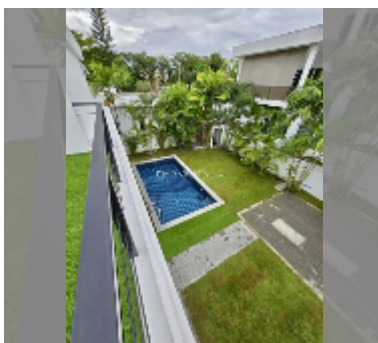

House For sale 4 bedroom 240 m² with land 400 m² in Mountain Village, Pattaya

฿ 8,870,000

UNIT PARAMETERS:

UID	HS-5000
type	4 bedroom
size	240 m ²
floors	2

VILLAGE PARAMETERS:

district	Bang Saray
----------	------------