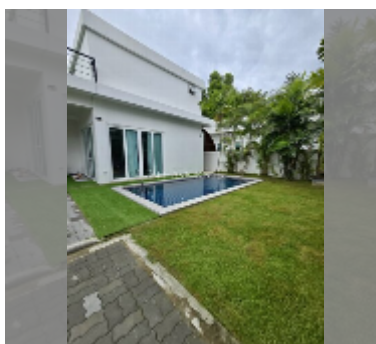

House For sale 4 bedroom 240 m² with land 400 m² in Mountain Village, Pattaya

฿ 8,445,000

UNIT PARAMETERS:

UID	HS-5000
type	4 bedroom
size	240 m ²
floors	2

VILLAGE PARAMETERS:

district	Bang Saray
----------	------------