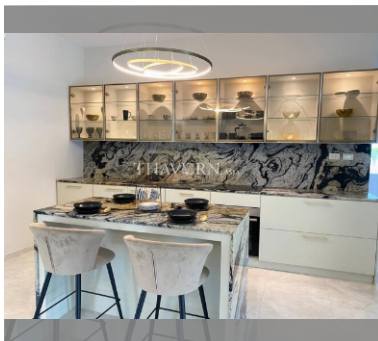

House For sale 4 bedroom 300 m² with land 624 m² in Central Park Hillside, Pattaya

฿ 16,900,000

UNIT PARAMETERS:

UID	HS-4996
type	4 bedroom
size	300 m²
floors	1
quality	not chosen
transfer fee payer	Seller 50/ Buyer 50

VILLAGE PARAMETERS:

district	East Pattaya
built in	2009