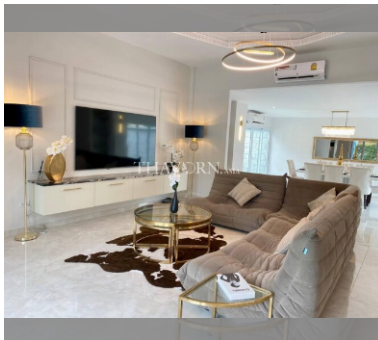

House For sale 4 bedroom 300 m² with land 624 m² in Central Park Hillside, Pattaya

฿ 16,900,000

UNIT PARAMETERS:

UID	HS-4996
type	4 bedroom
size	300 m²
floors	1
quality	not chosen
transfer fee payer	Seller 50/ Buyer 50

VILLAGE PARAMETERS:

district	East Pattaya
built in	2009