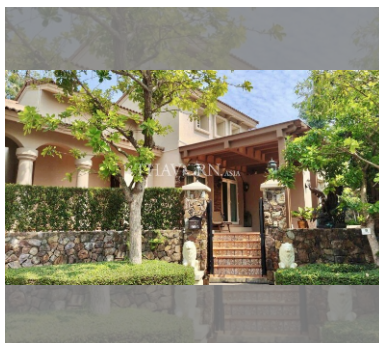

House For sale 3 bedroom 270 m² with land 424 m² in Silk Road Place, Pattaya

฿ 14,850,000

UNIT PARAMETERS:

UID	HS-4993
type	3 bedroom
size	270 m²
floors	1
view	garden view
quality	not chosen

VILLAGE PARAMETERS:

district	Jomtien
floors	2
built in	2024