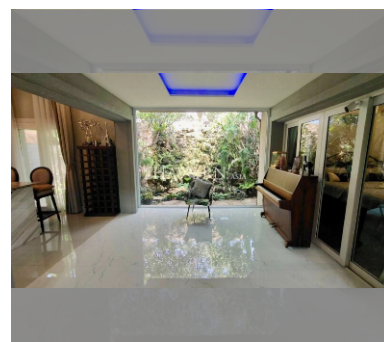

House For sale 3 bedroom 270 m² with land 424 m² in Silk Road Place, Pattaya

฿ 14,850,000

UNIT PARAMETERS:

UID	HS-4993
type	3 bedroom
size	270 m²
floors	1
view	garden view
quality	not chosen

VILLAGE PARAMETERS:

district	Jomtien
floors	2
built in	2024