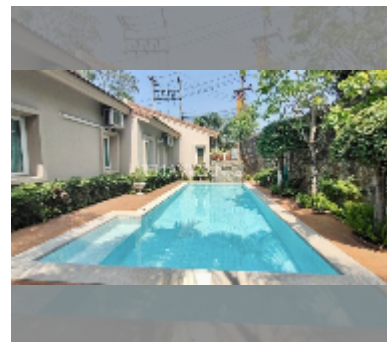

House For sale 3 bedroom 270 m² with land 424 m² in Silk Road Place, Pattaya

฿ 14,850,000

UNIT PARAMETERS:

UID	HS-4993
type	3 bedroom
size	270 m ²
view	garden view
floors	1

VILLAGE PARAMETERS:

district	Jomtien
floors	2
built in	2024