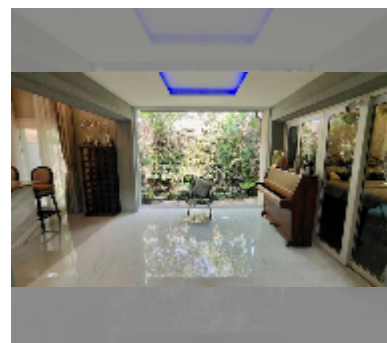

House For sale 3 bedroom 270 m² with land 424 m² in Silk Road Place, Pattaya

฿ 14,850,000

UNIT PARAMETERS:

UID	HS-4993
type	3 bedroom
size	270 m ²
view	garden view
floors	1

VILLAGE PARAMETERS:

district	Jomtien
floors	2
built in	2024