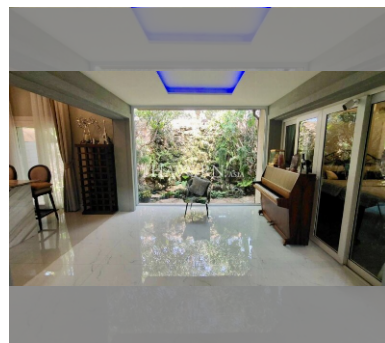

House For sale 3 bedroom 270 m² with land 424 m² in Silk Road Place, Pattaya

฿ 14,850,000

UNIT PARAMETERS:

UID	HS-4993
type	3 bedroom
size	270 m²
floors	1
view	garden view
quality	not chosen

VILLAGE PARAMETERS:

district	Jomtien
floors	2
built in	2024