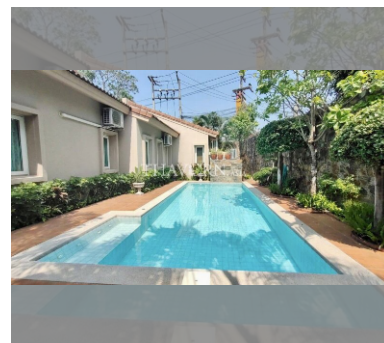

House For sale 3 bedroom 270 m² with land 424 m² in Silk Road Place, Pattaya

฿ 14,850,000

UNIT PARAMETERS:

UID	HS-4993
type	3 bedroom
size	270 m²
floors	1
view	garden view
quality	not chosen

VILLAGE PARAMETERS:

district	Jomtien
floors	2
built in	2024