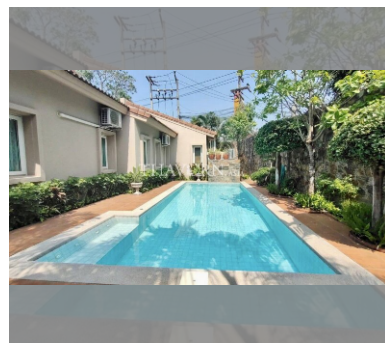

House For sale 3 bedroom 270 m² with land 424 m² in Silk Road Place, Pattaya

฿ 14,850,000

UNIT PARAMETERS:

UID	HS-4993
type	3 bedroom
size	270 m²
floors	1
view	garden view
quality	not chosen

VILLAGE PARAMETERS:

district	Jomtien
floors	2
built in	2024