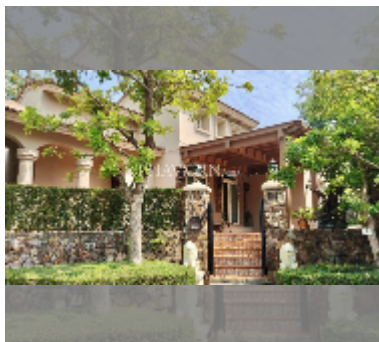

House For sale 3 bedroom 270 m² with land 424 m² in Silk Road Place, Pattaya

฿ 14,850,000

UNIT PARAMETERS:

UID	HS-4993
type	3 bedroom
size	270 m ²
view	garden view
floors	1

VILLAGE PARAMETERS:

district	Jomtien
floors	2
built in	2024