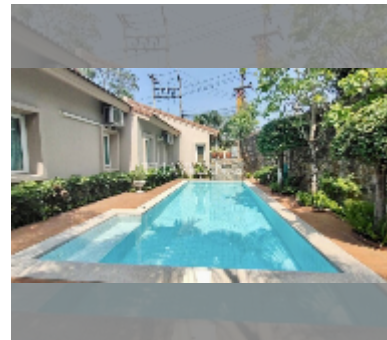

House For sale 3 bedroom 270 m² with land 424 m² in Silk Road Place, Pattaya

฿ 14,850,000

UNIT PARAMETERS:

UID	HS-4993
type	3 bedroom
size	270 m ²
view	garden view
floors	1

VILLAGE PARAMETERS:

district	Jomtien
floors	2
built in	2024