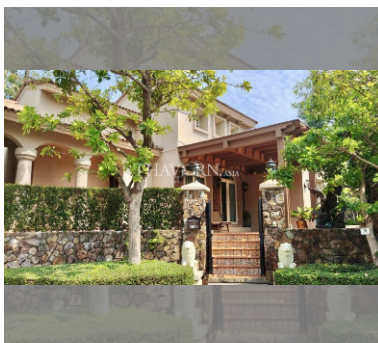

House For sale 3 bedroom 270 m² with land 424 m² in Silk Road Place, Pattaya

฿ 14,850,000

UNIT PARAMETERS:

UID	HS-4993
type	3 bedroom
size	270 m²
floors	1
view	garden view
quality	not chosen

VILLAGE PARAMETERS:

district	Jomtien
floors	2
built in	2024