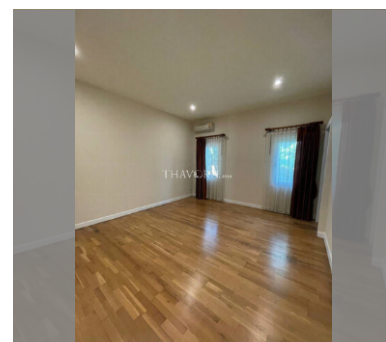

House For sale 4 bedroom 270 m² with land 440 m² in Silk Road Place, Pattaya

฿ 12,450,000

UNIT PARAMETERS:

UID	HS-4992
type	4 bedroom
size	270 m²
floors	1
view	garden view
quality	not chosen

VILLAGE PARAMETERS:

district	Jomtien
floors	2
built in	2024