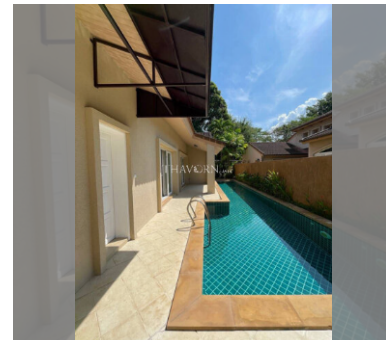

House For sale 4 bedroom 270 m² with land 440 m² in Silk Road Place, Pattaya

฿ 12,450,000

UNIT PARAMETERS:

UID	HS-4992
type	4 bedroom
size	270 m²
floors	1
view	garden view
quality	not chosen

VILLAGE PARAMETERS:

district	Jomtien
floors	2
built in	2024