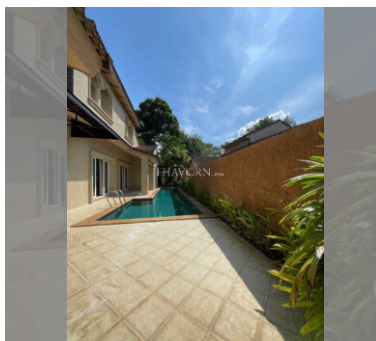

House For sale 4 bedroom 270 m² with land 440 m² in Silk Road Place, Pattaya

฿ 12,450,000

UNIT PARAMETERS:

UID	HS-4992
type	4 bedroom
size	270 m²
floors	1
view	garden view
quality	not chosen

VILLAGE PARAMETERS:

district	Jomtien
floors	2
built in	2024